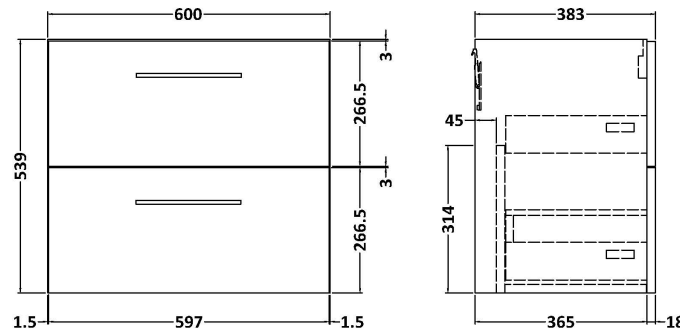

Sales Code: ARN124A

Description: 600 Wh 2-Drawer Vanity & Basin 1

Packaging Details

Barcode: 5056462668185

Sales Code: NVF124

Description: 600 Wh 2-Drawer Unit (365 Deep)

Product Dimensions

Height (mm):	539
Width (mm):	600
Depth (mm):	383
Nett Weight (kg):	21.5

Packaging Dimensions

Height (mm):	560
Width (mm):	620
Depth (mm):	405
Gross Weight (kg):	22

Packaging Data

Box Colour:	Brown Cardboard Box - Printed
Box Qty:	0
Label Size:	0 x 0
Label Colour:	Not Applicable
Label Qty:	0

Outer Box Dimensions (If Applicable)

Height (mm):	
Width (mm):	
Depth (mm):	
Gross Weight (kg):	
Barcode:	5056462614410

Product Details

Country of Origin:	China
Fitting Instruction:	No
CE & UKCA:	N/A
FSC Certified Materials:	Yes
Colour:	Gloss White
Construction Method:	Cam & Wood Dowel
Construction Type:	Rigid
Cabinet Finish:	MFC Painted Gloss
Fascia Finish:	Mdf Painted Gloss
Cabinet Thickness (mm):	16
Fascia Thickness (mm):	18
Drawer Included:	Yes
Drawer Type:	80mm High Metal S/C Inc Galler
No of Shelves:	0
Hinge Type:	Not Applicable
Hinge Included:	Not Applicable
Adjustable Legs:	No, Not Required
Fixings Included:	Yes
Handle Style:	Contemporary
Waste Shroud:	Yes
Handle Included:	Yes, Supplied
Handle Type:	D-Shape

Sales Code: NVM013

Description: 600 Mid-Edged Basin 1 Th

Product Dimensions

Height (mm):	0
Width (mm):	0
Depth (mm):	0
Nett Weight (kg):	11

Packaging Dimensions

Height (mm):	200
Width (mm):	410
Depth (mm):	630
Gross Weight (kg):	11