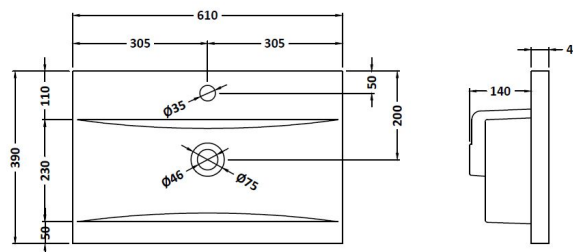

Sales Code: ARN124A

Description: 600 Wh 2-Drawer Vanity & Basin 1

Packaging Details

Barcode: 5056462668185

Sales Code: NVF124

Description: 600 Wh 2-Drawer Unit (365 Deep)

Product Dimensions

Height (mm):	539
Width (mm):	600
Depth (mm):	383
Nett Weight (kg):	21.5

Packaging Dimensions

Height (mm):	560
Width (mm):	620
Depth (mm):	405
Gross Weight (kg):	22

Packaging Data

Box Colour:	Brown Cardboard Box - Printed
Box Qty:	0
Label Size:	0 x 0
Label Colour:	Not Applicable
Label Qty:	0

Outer Box Dimensions (If Applicable)

Height (mm):	
Width (mm):	
Depth (mm):	
Gross Weight (kg):	
Barcode:	5056462614410

Product Details

Country of Origin:	China
Fitting Instruction:	No
CE & UKCA:	N/A
FSC Certified Materials:	Yes
Colour:	Gloss White
Construction Method:	Cam & Wood Dowel
Construction Type:	Rigid
Cabinet Finish:	MFC Painted Gloss
Fascia Finish:	Mdf Painted Gloss
Cabinet Thickness (mm):	16
Fascia Thickness (mm):	18
Drawer Included:	Yes
Drawer Type:	80mm High Metal S/C Inc Galler
No of Shelves:	0
Hinge Type:	Not Applicable
Hinge Included:	Not Applicable
Adjustable Legs:	No, Not Required
Fixings Included:	Yes
Handle Style:	Contemporary
Waste Shroud:	Yes
Handle Included:	Yes, Supplied
Handle Type:	D-Shape

Sales Code: NVM013

Description: 600 Mid-Edged Basin 1 Th

Product Dimensions

Height (mm):	0
Width (mm):	0
Depth (mm):	0
Nett Weight (kg):	11

Packaging Dimensions

Height (mm):	200
Width (mm):	410
Depth (mm):	630
Gross Weight (kg):	11