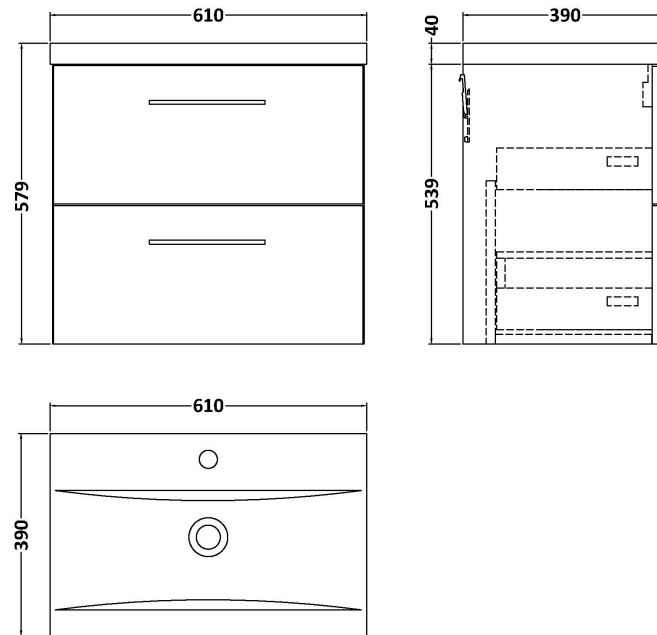

Sales Code: ARN124A

Description: 600 Wh 2-Drawer Vanity & Basin 1

Packaging Details

Barcode: 5056462668185

Sales Code: NVF124

Description: 600 Wh 2-Drawer Unit (365 Deep)

Product Dimensions

Height (mm):	539
Width (mm):	600
Depth (mm):	383
Nett Weight (kg):	21.5

Packaging Dimensions

Height (mm):	560
Width (mm):	620
Depth (mm):	405
Gross Weight (kg):	22

Packaging Data

Box Colour:	Brown Cardboard Box - Printed
Box Qty:	0
Label Size:	0 x 0
Label Colour:	Not Applicable
Label Qty:	0

Outer Box Dimensions (If Applicable)

Height (mm):	
Width (mm):	
Depth (mm):	
Gross Weight (kg):	
Barcode:	5056462614410

Product Details

Country of Origin:	China
Fitting Instruction:	No
CE & UKCA:	N/A
FSC Certified Materials:	Yes
Colour:	Gloss White
Construction Method:	Cam & Wood Dowel
Construction Type:	Rigid
Cabinet Finish:	MFC Painted Gloss
Fascia Finish:	Mdf Painted Gloss
Cabinet Thickness (mm):	16
Fascia Thickness (mm):	18
Drawer Included:	Yes
Drawer Type:	80mm High Metal S/C Inc Galler
No of Shelves:	0
Hinge Type:	Not Applicable
Hinge Included:	Not Applicable
Adjustable Legs:	No, Not Required
Fixings Included:	Yes
Handle Style:	Contemporary
Waste Shroud:	Yes
Handle Included:	Yes, Supplied
Handle Type:	D-Shape

Sales Code: NVM013

Description: 600 Mid-Edged Basin 1 Th

Product Dimensions

Height (mm):	0
Width (mm):	0
Depth (mm):	0
Nett Weight (kg):	11

Packaging Dimensions

Height (mm):	200
Width (mm):	410
Depth (mm):	630
Gross Weight (kg):	11