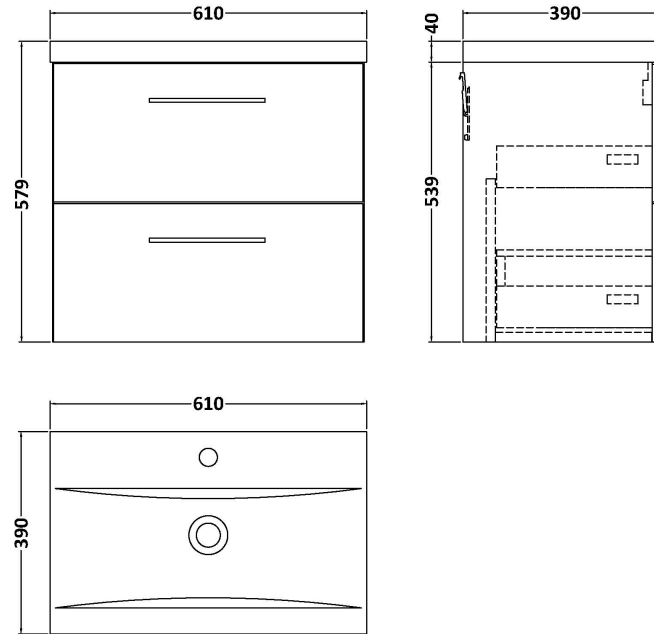

Sales Code: ARN2524A

Description: 600 Wh 2-Drawer Vanity & Basin 1

Packaging Details

Barcode: 5056462668369

Sales Code: NVF2524

Description: 600 Wh 2-Drawer Unit (365 Deep)

Product Dimensions

Height (mm):	539
Width (mm):	600
Depth (mm):	383
Nett Weight (kg):	21.5

Packaging Dimensions

Height (mm):	560
Width (mm):	520
Depth (mm):	405
Gross Weight (kg):	22

Packaging Data

Box Colour:	Brown Cardboard Box
Box Qty:	0
Label Size:	0 x 0
Label Colour:	White Label
Label Qty:	0

Outer Box Dimensions (If Applicable)

Height (mm):	
Width (mm):	
Depth (mm):	
Gross Weight (kg):	
Barcode:	5056462660028

Product Details

Country of Origin:	United Kingdom
Fitting Instruction:	No
CE & UKCA:	N/A
FSC Certified Materials:	Yes
Colour:	Grey Vicenza Oak
Construction Method:	Cam & Wood Dowel
Construction Type:	Rigid
Cabinet Finish:	MFC Textured Woodgrain
Fascia Finish:	MFC Textured Woodgrain
Cabinet Thickness (mm):	18
Fascia Thickness (mm):	18
Drawer Included:	Yes
Drawer Type:	80mm High Metal S/C Inc Galler
No of Shelves:	0
Hinge Type:	Not Applicable
Hinge Included:	Not Applicable
Adjustable Legs:	No, Not Required
Fixings Included:	Yes
Handle Style:	Contemporary
Waste Shroud:	Yes
Handle Included:	Yes, Supplied
Handle Type:	D-Shape

Sales Code: NVM013

Description: 600 Mid-Edged Basin 1 Th

Product Dimensions

Height (mm):	0
Width (mm):	0
Depth (mm):	0
Nett Weight (kg):	11

Packaging Dimensions

Height (mm):	200
Width (mm):	410
Depth (mm):	630
Gross Weight (kg):	11