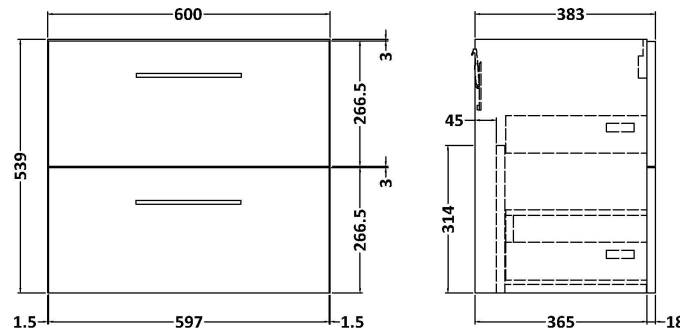

Sales Code: ARN2524A

Description: 600 Wh 2-Drawer Vanity & Basin 1

Packaging Details

Barcode: 5056462668369

Sales Code: NVF2524

Description: 600 Wh 2-Drawer Unit (365 Deep)

Product Dimensions

Height (mm):	539
Width (mm):	600
Depth (mm):	383
Nett Weight (kg):	21.5

Packaging Dimensions

Height (mm):	560
Width (mm):	520
Depth (mm):	405
Gross Weight (kg):	22

Packaging Data

Box Colour:	Brown Cardboard Box
Box Qty:	0
Label Size:	0 x 0
Label Colour:	White Label
Label Qty:	0

Outer Box Dimensions (If Applicable)

Height (mm):	
Width (mm):	
Depth (mm):	
Gross Weight (kg):	
Barcode:	5056462660028

Product Details

Country of Origin:	United Kingdom
Fitting Instruction:	No
CE & UKCA:	N/A
FSC Certified Materials:	Yes
Colour:	Grey Vicenza Oak
Construction Method:	Cam & Wood Dowel
Construction Type:	Rigid
Cabinet Finish:	MFC Textured Woodgrain
Fascia Finish:	MFC Textured Woodgrain
Cabinet Thickness (mm):	18
Fascia Thickness (mm):	18
Drawer Included:	Yes
Drawer Type:	80mm High Metal S/C Inc Galler
No of Shelves:	0
Hinge Type:	Not Applicable
Hinge Included:	Not Applicable
Adjustable Legs:	No, Not Required
Fixings Included:	Yes
Handle Style:	Contemporary
Waste Shroud:	Yes
Handle Included:	Yes, Supplied
Handle Type:	D-Shape

Sales Code: NVM013

Description: 600 Mid-Edged Basin 1 Th

Product Dimensions

Height (mm):	0
Width (mm):	0
Depth (mm):	0
Nett Weight (kg):	11

Packaging Dimensions

Height (mm):	200
Width (mm):	410
Depth (mm):	630
Gross Weight (kg):	11