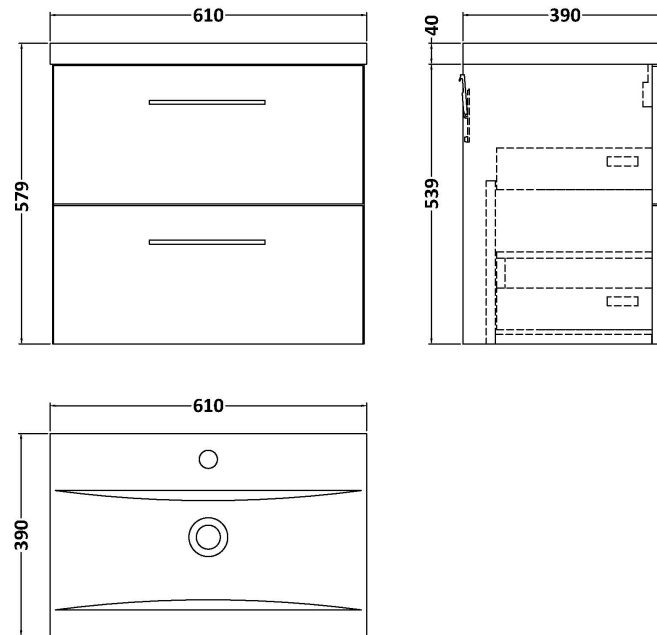

Sales Code: ARN524A

Description: 600 Wh 2-Drawer Vanity & Basin 1

Packaging Details

Barcode: 5056462668482