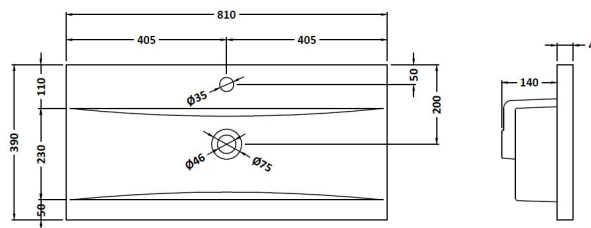

### Product Dimensions

Height (mm):	539
Width (mm):	800
Depth (mm):	383
Nett Weight (kg):	33.5

### Packaging Dimensions

Height (mm):	560
Width (mm):	820
Depth (mm):	405
Gross Weight (kg):	34

### Outer Box Dimensions (If Applicable)

Height (mm):	
Width (mm):	
Depth (mm):	
Gross Weight (kg):	
Barcode:	5056462614441

### Product Dimensions

Height (mm):	0
Width (mm):	0
Depth (mm):	0
Nett Weight (kg):	15