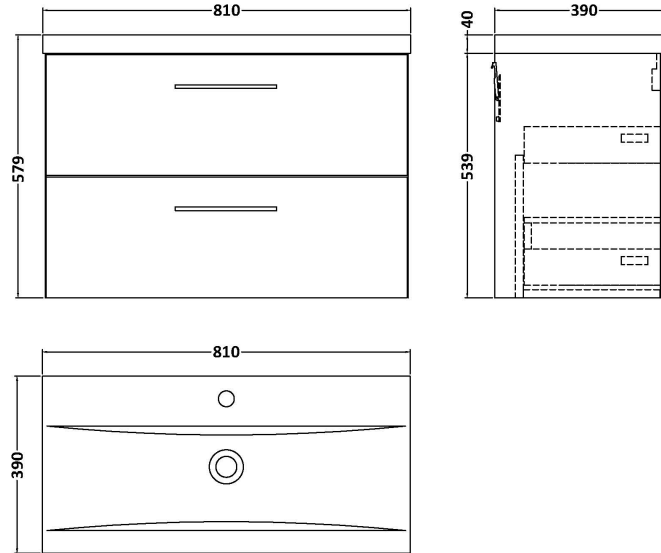

Sales Code: ARN126A

Description: 800 Wh 2-Drawer Vanity & Basin 1

Packaging Details

Barcode: 5056462669021