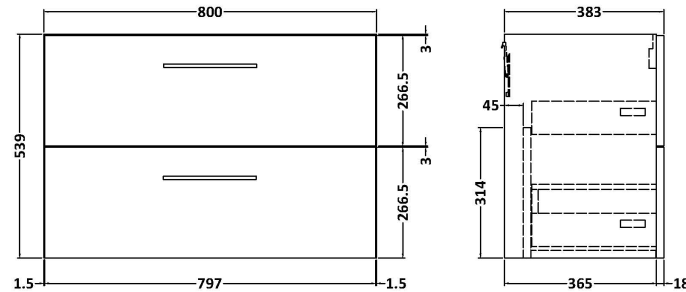

### Product Dimensions

Height (mm):	539
Width (mm):	800
Depth (mm):	383
Nett Weight (kg):	33.5

### Packaging Dimensions

Height (mm):	560
Width (mm):	820
Depth (mm):	405
Gross Weight (kg):	34

### Outer Box Dimensions (If Applicable)

Height (mm):	
Width (mm):	
Depth (mm):	
Gross Weight (kg):	
Barcode:	5056462614441

### Packaging Dimensions

Height (mm):	210
Width (mm):	410
Depth (mm):	830
Gross Weight (kg):	15