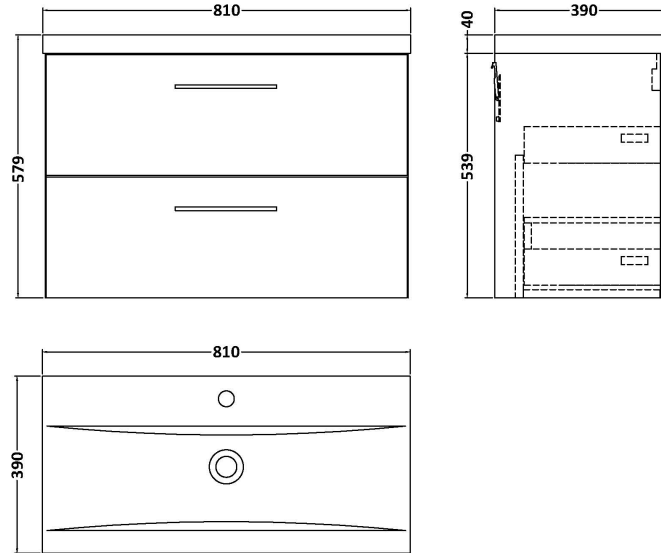

Sales Code: ARN826A

Description: 800 Wh 2-Drawer Vanity & Basin 1

Packaging Details

Barcode: 5056462669144

Sales Code: NVF826

Description: 800 Wh 2-Drawer Unit (365 Deep)

Product Dimensions

Height (mm):	540
Width (mm):	800
Depth (mm):	383
Nett Weight (kg):	33.5

Packaging Dimensions

Height (mm):	560
Width (mm):	820
Depth (mm):	405
Gross Weight (kg):	34

Packaging Data

Box Colour:	Brown Cardboard Box - Printed
Box Qty:	0
Label Size:	0 x 0
Label Colour:	White Label
Label Qty:	0

Outer Box Dimensions (If Applicable)

Height (mm):	
Width (mm):	
Depth (mm):	
Gross Weight (kg):	
Barcode:	5056462658094

Product Details

Country of Origin:	China
Fitting Instruction:	No
CE & UKCA:	N/A
FSC Certified Materials:	Yes
Colour:	Satin Green
Construction Method:	Cam & Wood Dowel
Construction Type:	Rigid
Cabinet Finish:	MFC Painted Matt
Fascia Finish:	Mdf Painted Matt
Cabinet Thickness (mm):	16
Fascia Thickness (mm):	18
Drawer Included:	Yes
Drawer Type:	80mm High Metal S/C Inc Galler
No of Shelves:	0
Hinge Type:	Not Applicable
Hinge Included:	Not Applicable
Adjustable Legs:	No, Not Required
Fixings Included:	Yes
Handle Style:	Contemporary
Waste Shroud:	Yes
Handle Included:	Yes, Supplied
Handle Type:	D-Shape

Sales Code: NVM015

Description: 800 Mid Edged Basin 1 Th

Product Dimensions

Height (mm):	0
Width (mm):	0
Depth (mm):	0
Nett Weight (kg):	15

Packaging Dimensions

Height (mm):	210
Width (mm):	410
Depth (mm):	830
Gross Weight (kg):	15