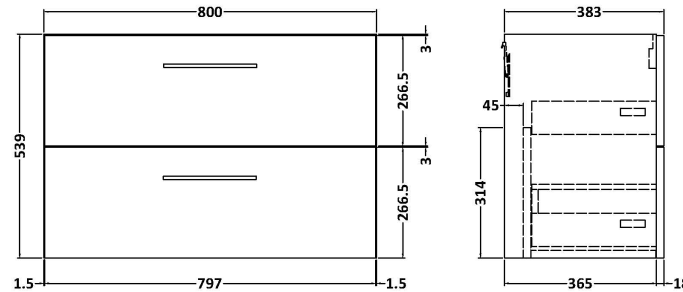

Sales Code: ARN826A

Description: 800 Wh 2-Drawer Vanity & Basin 1

Packaging Details

Barcode: 5056462669144

Sales Code: NVF826

Description: 800 Wh 2-Drawer Unit (365 Deep)

Product Dimensions

Height (mm):	540
Width (mm):	800
Depth (mm):	383
Nett Weight (kg):	33.5

Packaging Dimensions

Height (mm):	560
Width (mm):	820
Depth (mm):	405
Gross Weight (kg):	34

Packaging Data

Box Colour:	Brown Cardboard Box - Printed
Box Qty:	0
Label Size:	0 x 0
Label Colour:	White Label
Label Qty:	0

Outer Box Dimensions (If Applicable)

Height (mm):	
Width (mm):	
Depth (mm):	
Gross Weight (kg):	
Barcode:	5056462658094

Product Details

Country of Origin:	China
Fitting Instruction:	No
CE & UKCA:	N/A
FSC Certified Materials:	Yes
Colour:	Satin Green
Construction Method:	Cam & Wood Dowel
Construction Type:	Rigid
Cabinet Finish:	MFC Painted Matt
Fascia Finish:	Mdf Painted Matt
Cabinet Thickness (mm):	16
Fascia Thickness (mm):	18
Drawer Included:	Yes
Drawer Type:	80mm High Metal S/C Inc Galler
No of Shelves:	0
Hinge Type:	Not Applicable
Hinge Included:	Not Applicable
Adjustable Legs:	No, Not Required
Fixings Included:	Yes
Handle Style:	Contemporary
Waste Shroud:	Yes
Handle Included:	Yes, Supplied
Handle Type:	D-Shape

Sales Code: NVM015

Description: 800 Mid Edged Basin 1 Th

Product Dimensions

Height (mm):	0
Width (mm):	0
Depth (mm):	0
Nett Weight (kg):	15

Packaging Dimensions

Height (mm):	210
Width (mm):	410
Depth (mm):	830
Gross Weight (kg):	15