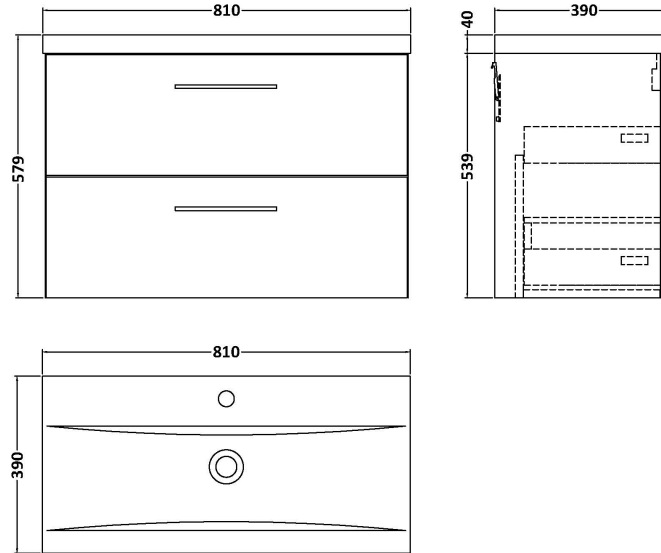

Sales Code: ARN1726A

Description: 800 Wh 2-Drawer Vanity & Basin 1

Packaging Details

Barcode: 5056462669380

Sales Code: NVF1726

Description: 800 Wh 2-Drawer Unit (365 Deep)

Product Dimensions

Height (mm):	539
Width (mm):	800
Depth (mm):	383
Nett Weight (kg):	33.5

Packaging Dimensions

Height (mm):	560
Width (mm):	820
Depth (mm):	405
Gross Weight (kg):	34

Packaging Data

Box Colour:	Brown Cardboard Box
Box Qty:	0
Label Size:	0 x 0
Label Colour:	White Label
Label Qty:	0

Outer Box Dimensions (If Applicable)

Height (mm):	
Width (mm):	
Depth (mm):	
Gross Weight (kg):	
Barcode:	5056462658100

Product Details

Country of Origin:	China
Fitting Instruction:	No
CE & UKCA:	N/A
FSC Certified Materials:	Yes
Colour:	Electric Blue
Construction Method:	Cam & Wood Dowel
Construction Type:	Rigid
Cabinet Finish:	MFC Smooth Matt
Fascia Finish:	MFC Smooth Matt
Cabinet Thickness (mm):	18
Fascia Thickness (mm):	18
Drawer Included:	Yes
Drawer Type:	80mm High Metal S/C Inc Galler
No of Shelves:	0
Hinge Type:	Not Applicable
Hinge Included:	Not Applicable
Adjustable Legs:	No, Not Required
Fixings Included:	Yes
Handle Style:	Contemporary
Waste Shroud:	Yes
Handle Included:	Yes, Supplied
Handle Type:	D-Shape

Sales Code: NVM015

Description: 800 Mid Edged Basin 1 Th

Product Dimensions

Height (mm):	0
Width (mm):	0
Depth (mm):	0
Nett Weight (kg):	15

Packaging Dimensions

Height (mm):	210
Width (mm):	410
Depth (mm):	830
Gross Weight (kg):	15