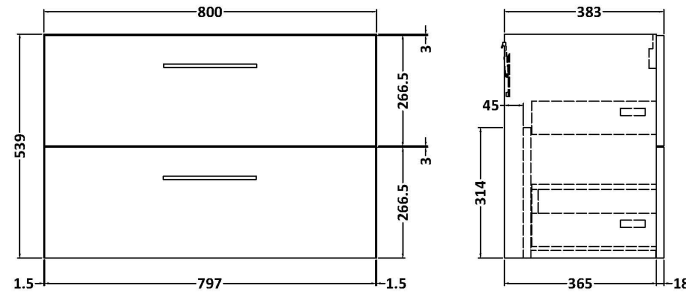

Sales Code: ARN1726A

Description: 800 Wh 2-Drawer Vanity & Basin 1

Packaging Details

Barcode: 5056462669380

Sales Code: NVF1726

Description: 800 Wh 2-Drawer Unit (365 Deep)

Product Dimensions

Height (mm):	539
Width (mm):	800
Depth (mm):	383
Nett Weight (kg):	33.5

Packaging Dimensions

Height (mm):	560
Width (mm):	820
Depth (mm):	405
Gross Weight (kg):	34

Packaging Data

Box Colour:	Brown Cardboard Box
Box Qty:	0
Label Size:	0 x 0
Label Colour:	White Label
Label Qty:	0

Outer Box Dimensions (If Applicable)

Height (mm):	
Width (mm):	
Depth (mm):	
Gross Weight (kg):	
Barcode:	5056462658100

Product Details

Country of Origin:	China
Fitting Instruction:	No
CE & UKCA:	N/A
FSC Certified Materials:	Yes
Colour:	Electric Blue
Construction Method:	Cam & Wood Dowel
Construction Type:	Rigid
Cabinet Finish:	MFC Smooth Matt
Fascia Finish:	MFC Smooth Matt
Cabinet Thickness (mm):	18
Fascia Thickness (mm):	18
Drawer Included:	Yes
Drawer Type:	80mm High Metal S/C Inc Galler
No of Shelves:	0
Hinge Type:	Not Applicable
Hinge Included:	Not Applicable
Adjustable Legs:	No, Not Required
Fixings Included:	Yes
Handle Style:	Contemporary
Waste Shroud:	Yes
Handle Included:	Yes, Supplied
Handle Type:	D-Shape

Sales Code: NVM015

Description: 800 Mid Edged Basin 1 Th

Product Dimensions

Height (mm):	0
Width (mm):	0
Depth (mm):	0
Nett Weight (kg):	15

Packaging Dimensions

Height (mm):	210
Width (mm):	410
Depth (mm):	830
Gross Weight (kg):	15