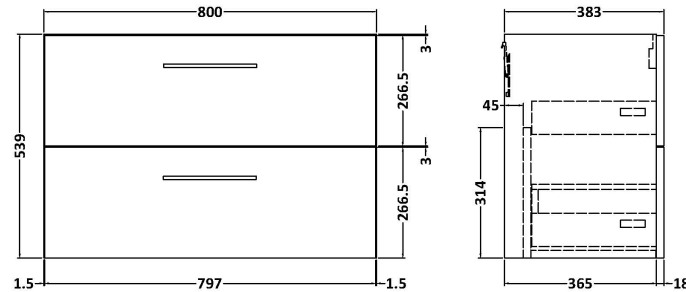

### Product Dimensions

Height (mm):	539
Width (mm):	800
Depth (mm):	383
Nett Weight (kg):	33.5

### Packaging Dimensions

Height (mm):	560
Width (mm):	820
Depth (mm):	405
Gross Weight (kg):	34

### Outer Box Dimensions (If Applicable)

Height (mm):	
Width (mm):	
Depth (mm):	
Gross Weight (kg):	
Barcode:	5056462660318

### Packaging Dimensions

Height (mm):	210
Width (mm):	410
Depth (mm):	830
Gross Weight (kg):	15