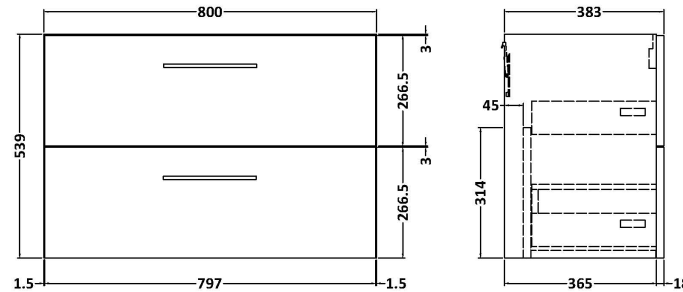

### Product Dimensions

Height (mm):	540
Width (mm):	800
Depth (mm):	383
Nett Weight (kg):	33.5

### Packaging Dimensions

Height (mm):	560
Width (mm):	820
Depth (mm):	405
Gross Weight (kg):	34

### Outer Box Dimensions (If Applicable)

Height (mm):	
Width (mm):	
Depth (mm):	
Gross Weight (kg):	
Barcode:	5056462660301

### Packaging Dimensions

Height (mm):	210
Width (mm):	410
Depth (mm):	830
Gross Weight (kg):	15