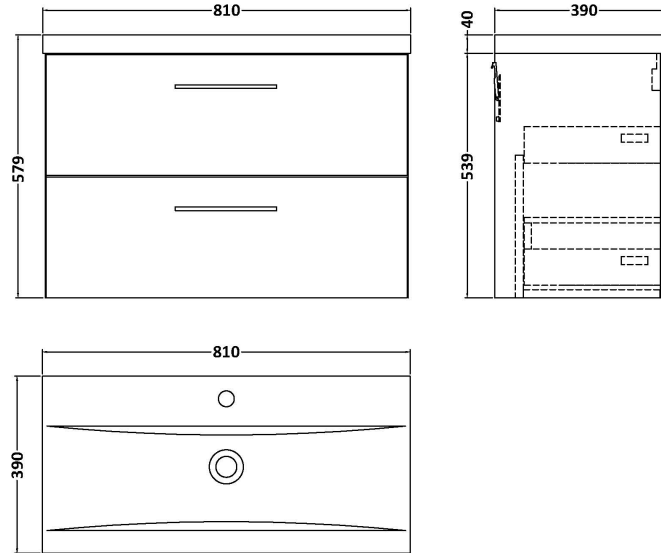

Sales Code: ARN626A

Description: 800 Wh 2-Drawer Vanity & Basin 1

Packaging Details

Barcode: 5056462669267