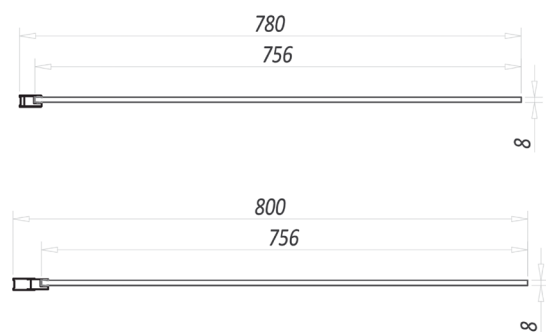

PRODUCT DATA SHEET

S8 Wetroom Panel Black Profile 800x2000mm

Product Code: CLEAR800WR

SCUDO
BEAUTIFUL BATHROOMS

0330 124 7290

sales@scudo.co.uk - www.scudo.co.uk

Scudo is the trading name of Harrison Bathrooms Ltd. Whilst we endeavour to ensure that the product information is accurate we accept no liability for any information given. All images are for illustration purposes only. Product images and specification are subject to change. Measurement are in millimetres and are nominal.

Product Measurements

Product Weight:	33.21kg
Product Width:	800mm
Product Height:	2000mm
Product Depth:	8mm
Product Length:	N/A

Product Transportation

Barcode:	5060766121802
Country of Origin:	China
Comodity Code:	7610909095

Primary Packed Measurements

Packaged Weight:	36.21kg
Packaged Length:	2080mm
Packaged Width:	880mm
Packaged Height:	35mm

Packaging Weight

Card:	3.2kg
Paper:	N/A
Wood:	N/A
Plastic:	N/A

General Information

Construction Material:	Aluminium / Glass
Installation Type:	Wall Mounted
Colour / Finish:	Black / Clear Glass

Enclosure Attributes

Adjustment:	779-790mm
Aqua-Shield:	Yes
Hinge Type:	Wet Wall
Door Type:	N/A
Frame Type:	Frameless
Glass Type:	Clear
Radius:	N/A
Entry Width:	N/A
Door In Swing:	N/A
Door Out Swing:	N/A
Enclosure Shape:	Straight
Glass Thickness:	8mm
Profile Finish/Colour:	Black
Profile Material:	Aluminium

Compliance DOP

HBDOC021 / HBDOC022

Dimensions
(measurements in mm)

LIFETIME GUARANTEE

We are confident in our products and we want our customer to be, we proudly give a lifetime guarantee on our taps and showers, further details can be found on our website

Dimensions (measurements in mm)