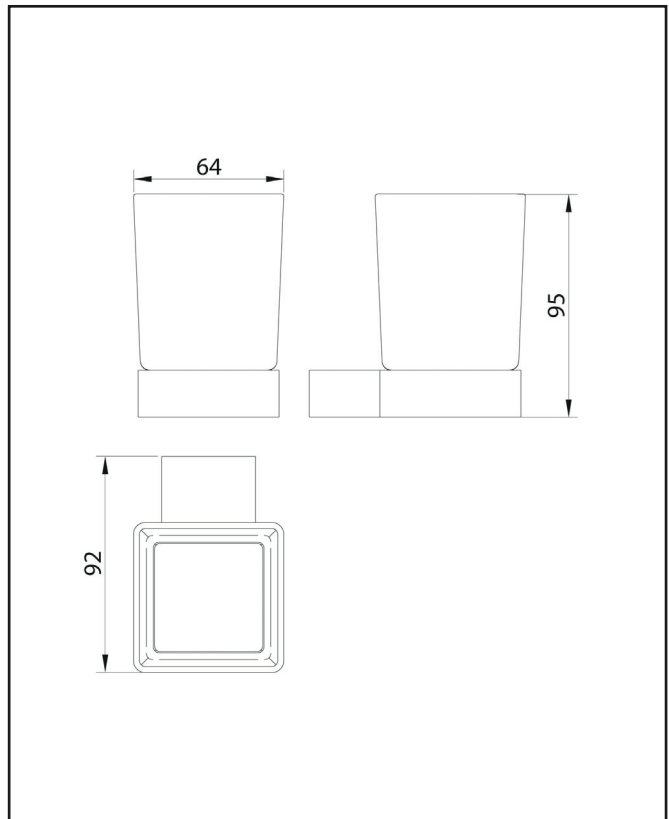

Product Measurements	
Product Weight:	0.516kg
Product Width:	92mm
Product Height:	95mm
Product Depth:	N/A
Product Length:	64mm
Product Transportation	
Barcode:	5060713724674
Country of Origin:	China
Comodity Code:	8302500000
Primary Packed Measurements	
Packaged Weight:	0.6kg
Packaged Length:	125mm
Packaged Width:	80mm
Packaged Height:	145mm
Packaging Weight	
Card:	0.084kg
Paper:	N/A
Wood:	N/A
Plastic:	0.005kg
General Information	
Construction Material:	Brass/Glass
Installation Type:	Wall Mounted
Colour/Finish:	Chrome

**Dimensions**  
(measurements in mm)