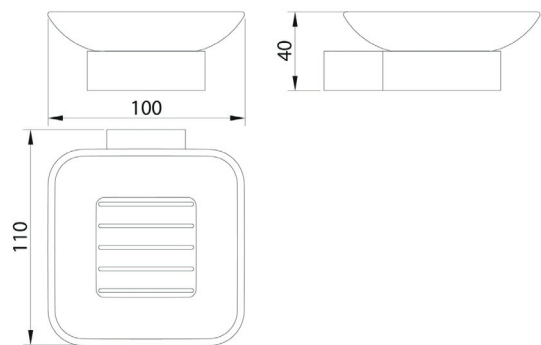

PRODUCT DATA SHEET

Alpha Soap Dish Holder Chrome

Product Code: ALPHA-002

SCUDO
BEAUTIFUL BATHROOMS

0330 124 7290

sales@scudo.co.uk - www.scudo.co.uk

Scudo is the trading name of Harrison Bathrooms Ltd. Whilst we endeavour to ensure that the product information is accurate we accept no liability for any information given. All images are for illustration purposes only. Product images and specification are subject to change. Measurement are in millimetres and are nominal.

Product Measurements	
Product Weight:	0.462kg
Product Width:	110mm
Product Height:	40mm
Product Depth:	N/A
Product Length:	100mm
Product Transportation	
Barcode:	5060713724681
Country of Origin:	China
Comodity Code:	8302500000
Primary Packed Measurements	
Packaged Weight:	0.56kg
Packaged Length:	125mm
Packaged Width:	80mm
Packaged Height:	145mm
Packaging Weight	
Card:	0.099kg
Paper:	N/A
Wood:	N/A
Plastic:	0.001kg
General Information	
Construction Material:	Brass/Glass
Installation Type:	Wall Mounted
Colour/Finish:	Chrome

Dimensions
(measurements in mm)

LIFETIME GUARANTEE

We are confident in our products and we want our customer to be, we proudly give a lifetime guarantee on our taps and showers, further details can be found on our website