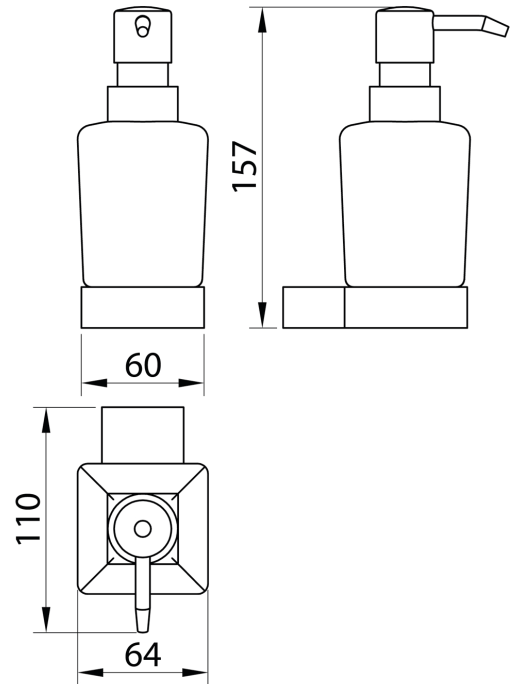

PRODUCT DATA SHEET

Alpha Soap Dispenser Chrome

Product Code: ALPHA-008

SCUDO
BEAUTIFUL BATHROOMS

0330 124 7290

sales@scudo.co.uk - www.scudo.co.uk

Scudo is the trading name of Harrison Bathrooms Ltd. Whilst we endeavour to ensure that the product information is accurate we accept no liability for any information given. All images are for illustration purposes only. Product images and specification are subject to change. Measurement are in millimetres and are nominal.

Product Measurements	
Product Weight:	0.588kg
Product Width:	67mm
Product Height:	157mm
Product Depth:	N/A
Product Length:	110mm
Product Transportation	
Barcode:	5060713724742
Country of Origin:	China
Comodity Code:	8302500000
Primary Packed Measurements	
Packaged Weight:	0.65kg
Packaged Length:	125mm
Packaged Width:	80mm
Packaged Height:	145mm
Packaging Weight	
Card:	0.077kg
Paper:	N/A
Wood:	N/A
Plastic:	N/A
General Information	
Construction Material:	Brass
Installation Type:	Wall Mounted
Colour/Finish:	Chrome

Dimensions
(measurements in mm)

LIFETIME GUARANTEE

We are confident in our products and we want our customer to be, we proudly give a lifetime guarantee on our taps and showers, further details can be found on our website