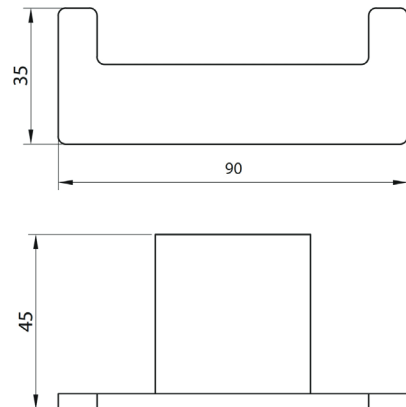

## Mono Black Robe Hook

Product Code: MONOACC-006

**SCUDO**  
BEAUTIFUL BATHROOMS

0330 124 7290

[sales@scudo.co.uk](mailto:sales@scudo.co.uk) - [www.scudo.co.uk](http://www.scudo.co.uk)

Scudo is the trading name of Harrison Bathrooms Ltd. Whilst we endeavour to ensure that the product information is accurate we accept no liability for any information given. All images are for illustration purposes only. Product images and specification are subject to change. Measurements are in millimetres and are nominal.

Product Measurements	
Product Weight:	0.234kg
Product Width:	45mm
Product Height:	35mm
Product Depth:	N/A
Product Length:	90mm
Product Transportation	
Barcode:	5060713724810
Country of Origin:	China
Comodity Code:	8302500000
Primary Packed Measurements	
Packaged Weight:	0.289kg
Packaged Length:	85mm
Packaged Width:	75mm
Packaged Height:	125mm
Packaging Weight	
Card:	0.043kg
Paper:	N/A
Wood:	N/A
Plastic:	N/A
General Information	
Construction Material:	Brass
Installation Type:	Wall Mounted
Colour/Finish:	Matt Black

**Dimensions**  
(measurements in mm)