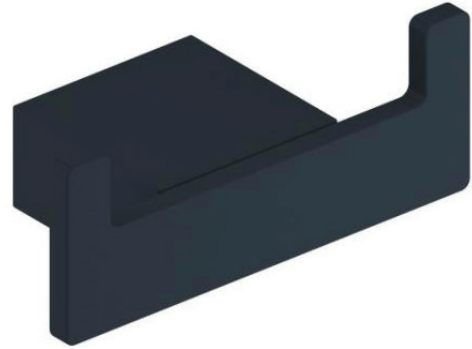

## Mono Black Robe Hook

Product Code: MONOACC-006

**SCUDO**  
BEAUTIFUL BATHROOMS

0330 124 7290

[sales@scudo.co.uk](mailto:sales@scudo.co.uk) - [www.scudo.co.uk](http://www.scudo.co.uk)

Scudo is the trading name of Harrison Bathrooms Ltd. Whilst we endeavour to ensure that the product information is accurate we accept no liability for any information given. All images are for illustration purposes only. Product images and specification are subject to change. Measurements are in millimetres and are nominal.

Product Measurements	
Product Weight:	0.234kg
Product Width:	45mm
Product Height:	35mm
Product Depth:	N/A
Product Length:	90mm
Product Transportation	
Barcode:	5060713724810
Country of Origin:	China
Comodity Code:	8302500000
Primary Packed Measurements	
Packaged Weight:	0.289kg
Packaged Length:	85mm
Packaged Width:	75mm
Packaged Height:	125mm
Packaging Weight	
Card:	0.043kg
Paper:	N/A
Wood:	N/A
Plastic:	N/A
General Information	
Construction Material:	Brass
Installation Type:	Wall Mounted
Colour/Finish:	Matt Black