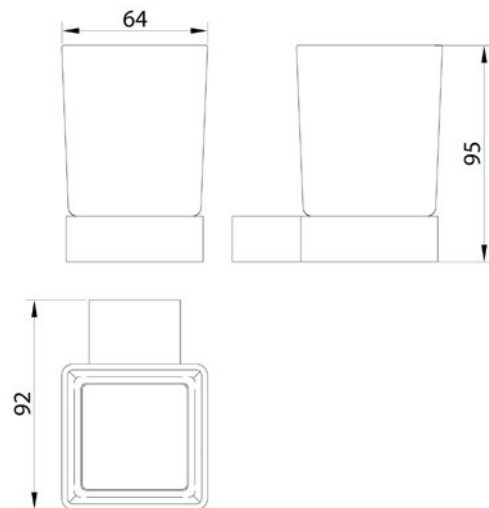

PRODUCT DATA SHEET

Roma Brushed Brass Tumbler Holder

Product Code: BRASSACC-001

SCUDO
BEAUTIFUL BATHROOMS

0330 124 7290

sales@scudo.co.uk - www.scudo.co.uk

Scudo is the trading name of Harrison Bathrooms Ltd. Whilst we endeavour to ensure that the product information is accurate we accept no liability for any information given. All images are for illustration purposes only. Product images and specification are subject to change. Measurement are in millimetres and are nominal.

Product Name	BRASSACC-001
Product Description	Brushed Brass Tumbler Holder
Product Transportation	
Barcode	5060964934297
Country of origin	CH
Commodity code	8302500000
Product Measurements	
Product Weight (KG)	0.516
Product Width (mm)	92
Product Height (mm)	95
Product Depth (mm)	64
Product Length (mm)	0
Primary Packed Measurements	
Packaged Weight	0.6
Packed Length	125
Packed Width	80
Packed Height	145
Packaging Weights	
Card (kg)	0.002
Paper (kg)	0
Wood (kg)	0
Plastic (kg)	0.0515
Compliance DOP	N/a

General Information	
Construction Material	Brass, Glass
Installation type	Wall Mounted
Colour / Finish	Brushed Brass

Dimensions
(measurements in mm)

LIFETIME GUARANTEE

We are confident in our products and we want our customer to be, we proudly give a lifetime guarantee on our taps and showers, further details can be found on our website.