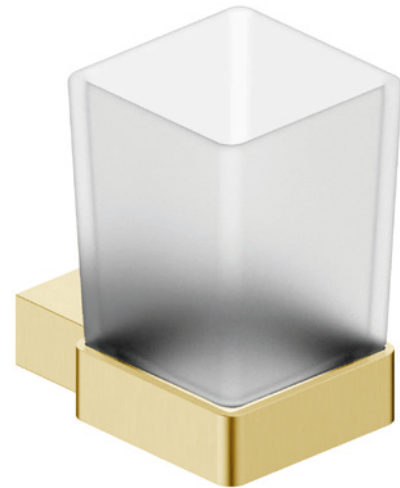

PRODUCT DATA SHEET

Roma Brushed Brass Tumbler Holder

Product Code: BRASSACC-001

SCUDO
BEAUTIFUL BATHROOMS

0330 124 7290

sales@scudo.co.uk - www.scudo.co.uk

Scudo is the trading name of Harrison Bathrooms Ltd. Whilst we endeavour to ensure that the product information is accurate we accept no liability for any information given. All images are for illustration purposes only. Product images and specification are subject to change. Measurement are in millimetres and are nominal.

Product Name	BRASSACC-001
Product Description	Brushed Brass Tumbler Holder
Product Transportation	
Barcode	5060964934297
Country of origin	CH
Commodity code	8302500000
Product Measurements	
Product Weight (KG)	0.516
Product Width (mm)	92
Product Height (mm)	95
Product Depth (mm)	64
Product Length (mm)	0
Primary Packed Measurements	
Packaged Weight	0.6
Packed Length	125
Packed Width	80
Packed Height	145
Packaging Weights	
Card (kg)	0.002
Paper (kg)	0
Wood (kg)	0
Plastic (kg)	0.0515
Compliance DOP	N/a

General Information	
Construction Material	Brass, Glass
Installation type	Wall Mounted
Colour / Finish	Brushed Brass

Dimensions
(measurements in mm)

LIFETIME GUARANTEE

We are confident in our products and we want our customer to be, we proudly give a lifetime guarantee on our taps and showers, further details can be found on our website.