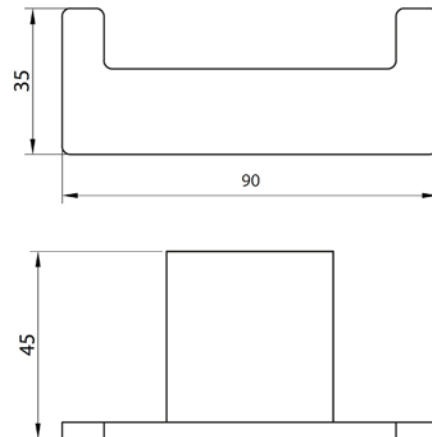

PRODUCT DATA SHEET

Roma Brushed Bronze Robe Hook

Product Code: BRASSACC-003

SCUDO
BEAUTIFUL BATHROOMS

0330 124 7290

sales@scudo.co.uk - www.scudo.co.uk

Scudo is the trading name of Harrison Bathrooms Ltd. Whilst we endeavour to ensure that the product information is accurate we accept no liability for any information given. All images are for illustration purposes only. Product images and specification are subject to change. Measurement are in millimetres and are nominal.

Product Name	BRASSACC-003
Product Description	Brushed Brass Robe Hook
Product Transportation	
Barcode	5060964934310
Country of origin	CH
Commodity code	8302500000
Product Measurements	
Product Weight (KG)	0.234
Product Width (mm)	45
Product Height (mm)	35
Product Depth (mm)	90
Product Length (mm)	0
Primary Packed Measurements	
Packaged Weight	0.289
Packed Length	85
Packed Width	75
Packed Height	125
Packaging Weights	
Card (kg)	0.062
Paper (kg)	0
Wood (kg)	0
Plastic (kg)	0.0202
Compliance DOP	N/a

General Information	
Construction Material	Brass, Glass
Installation type	Wall Mounted
Colour / Finish	Brushed Brass

Dimensions
(measurements in mm)

LIFETIME GUARANTEE

We are confident in our products and we want our customer to be, we proudly give a lifetime guarantee on our taps and showers, further details can be found on our website.