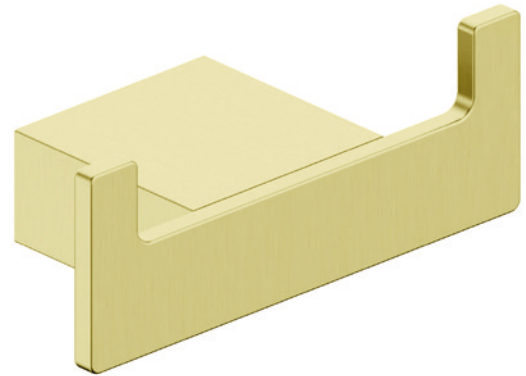

PRODUCT DATA SHEET

Roma Brushed Bronze Robe Hook

Product Code: BRASSACC-003

SCUDO
BEAUTIFUL BATHROOMS

0330 124 7290

sales@scudo.co.uk - www.scudo.co.uk

Scudo is the trading name of Harrison Bathrooms Ltd. Whilst we endeavour to ensure that the product information is accurate we accept no liability for any information given. All images are for illustration purposes only. Product images and specification are subject to change. Measurement are in millimetres and are nominal.

Product Name	BRASSACC-003
Product Description	Brushed Brass Robe Hook
Product Transportation	
Barcode	5060964934310
Country of origin	CH
Commodity code	8302500000
Product Measurements	
Product Weight (KG)	0.234
Product Width (mm)	45
Product Height (mm)	35
Product Depth (mm)	90
Product Length (mm)	0
Primary Packed Measurements	
Packaged Weight	0.289
Packed Length	85
Packed Width	75
Packed Height	125
Packaging Weights	
Card (kg)	0.062
Paper (kg)	0
Wood (kg)	0
Plastic (kg)	0.0202
Compliance DOP	N/a

General Information	
Construction Material	Brass, Glass
Installation type	Wall Mounted
Colour / Finish	Brushed Brass

Dimensions
(measurements in mm)

LIFETIME GUARANTEE

We are confident in our products and we want our customer to be, we proudly give a lifetime guarantee on our taps and showers, further details can be found on our website.