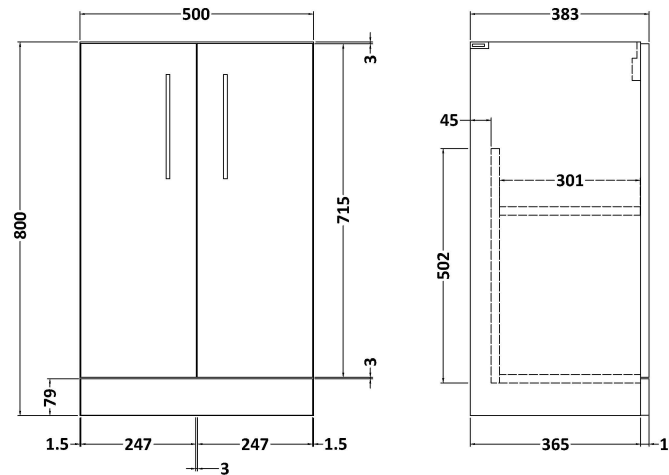

### Product Dimensions

Height (mm):	800
Width (mm):	500
Depth (mm):	383
Nett Weight (kg):	17.5

### Packaging Dimensions

Height (mm):	835
Width (mm):	520
Depth (mm):	375
Gross Weight (kg):	18

### Outer Box Dimensions (If Applicable)

Height (mm):	
Width (mm):	
Depth (mm):	
Gross Weight (kg):	
Barcode:	5056462614267

### Packaging Dimensions

Height (mm):	210
Width (mm):	410
Depth (mm):	530
Gross Weight (kg):	10.54