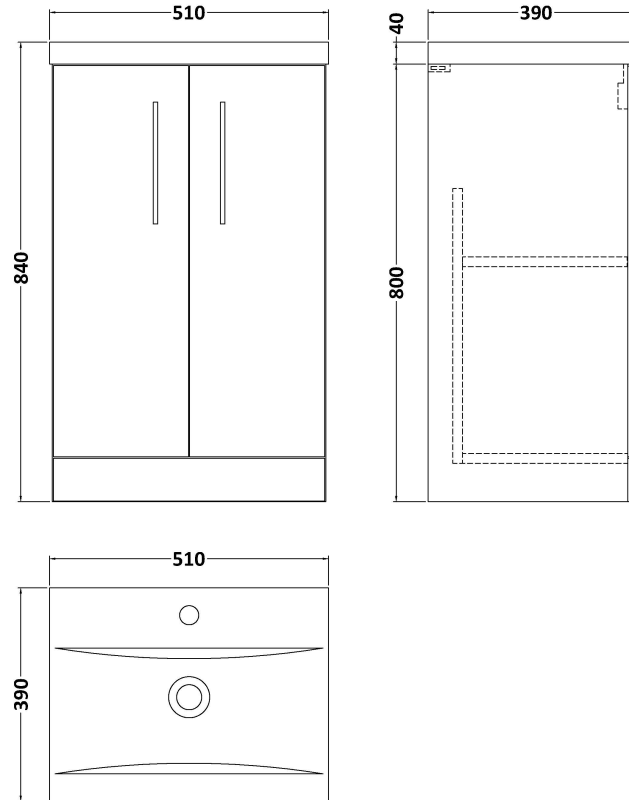

Sales Code: ARN101A

Description: 500 Fs 2-Door Vanity & Basin 1

Packaging Details

Barcode: 5056462615608