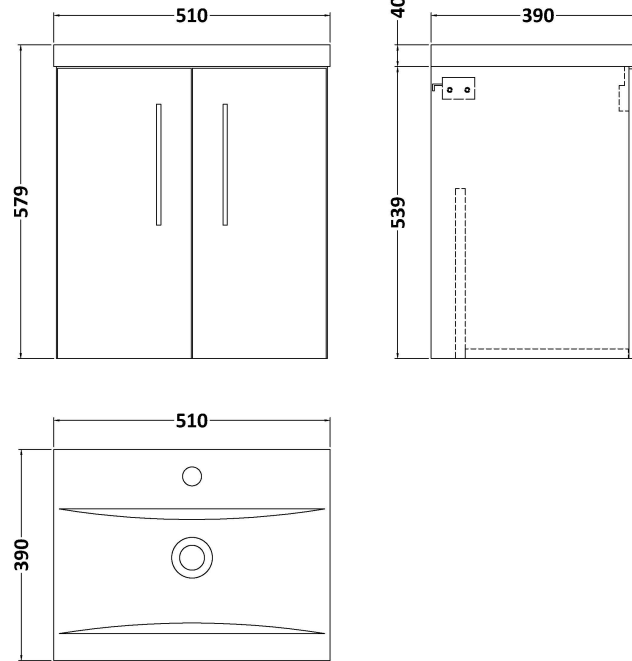

Sales Code: ARN621A

Description: 500 Wh 2-Door Vanity & Basin 1

Packaging Details

Barcode: 5056462667256

Sales Code: NVF621N

Description: 500 Wh 2-Door Unit (365 Deep)

Product Dimensions

Height (mm):	540
Width (mm):	500
Depth (mm):	383
Nett Weight (kg):	12.6

Packaging Dimensions

Height (mm):	560
Width (mm):	520
Depth (mm):	405
Gross Weight (kg):	13.1

Packaging Data

Box Colour:	Brown Cardboard Box
Box Qty:	0
Label Size:	0 x 0
Label Colour:	White Label
Label Qty:	0

Outer Box Dimensions (If Applicable)

Height (mm):	
Width (mm):	
Depth (mm):	
Gross Weight (kg):	
Barcode:	5056462660240

Product Details

Country of Origin:	United Kingdom
Fitting Instruction:	No
CE & UKCA:	N/A
FSC Certified Materials:	Yes
Colour:	Black Woodgrain
Construction Method:	Cam & Wood Dowel
Construction Type:	Rigid
Cabinet Finish:	MFC Textured Woodgrain
Fascia Finish:	MFC Textured Woodgrain
Cabinet Thickness (mm):	18
Fascia Thickness (mm):	18
Drawer Included:	No
Drawer Type:	Not Applicable
No of Shelves:	0
Hinge Type:	95 Degree Clip-On Soft Close
Hinge Included:	Yes, Supplied
Adjustable Legs:	No, Not Required
Fixings Included:	Yes
Handle Style:	Contemporary
Waste Shroud:	No
Handle Included:	Yes, Supplied
Handle Type:	D-Shape

Sales Code: NVM012

Description: 500 Mid-Edged Basin 1 Th

Product Dimensions

Height (mm):	0
Width (mm):	0
Depth (mm):	0
Nett Weight (kg):	10.54

Packaging Dimensions

Height (mm):	210
Width (mm):	410
Depth (mm):	530
Gross Weight (kg):	10.54