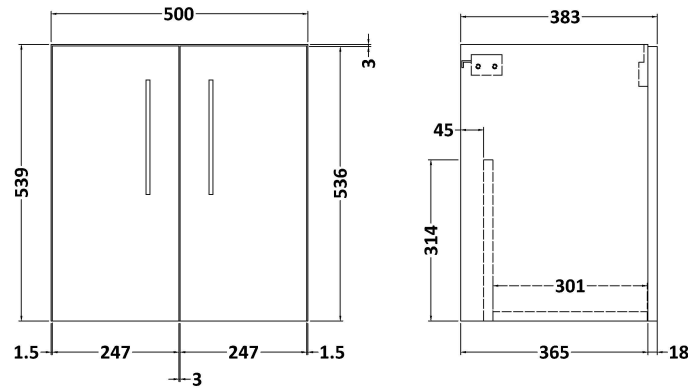

Sales Code: ARN621A

Description: 500 Wh 2-Door Vanity & Basin 1

Packaging Details

Barcode: 5056462667256

Sales Code: NVF621N

Description: 500 Wh 2-Door Unit (365 Deep)

Product Dimensions

Height (mm):	540
Width (mm):	500
Depth (mm):	383
Nett Weight (kg):	12.6

Packaging Dimensions

Height (mm):	560
Width (mm):	520
Depth (mm):	405
Gross Weight (kg):	13.1

Packaging Data

Box Colour:	Brown Cardboard Box
Box Qty:	0
Label Size:	0 x 0
Label Colour:	White Label
Label Qty:	0

Outer Box Dimensions (If Applicable)

Height (mm):	
Width (mm):	
Depth (mm):	
Gross Weight (kg):	
Barcode:	5056462660240

Product Details

Country of Origin:	United Kingdom
Fitting Instruction:	No
CE & UKCA:	N/A
FSC Certified Materials:	Yes
Colour:	Black Woodgrain
Construction Method:	Cam & Wood Dowel
Construction Type:	Rigid
Cabinet Finish:	MFC Textured Woodgrain
Fascia Finish:	MFC Textured Woodgrain
Cabinet Thickness (mm):	18
Fascia Thickness (mm):	18
Drawer Included:	No
Drawer Type:	Not Applicable
No of Shelves:	0
Hinge Type:	95 Degree Clip-On Soft Close
Hinge Included:	Yes, Supplied
Adjustable Legs:	No, Not Required
Fixings Included:	Yes
Handle Style:	Contemporary
Waste Shroud:	No
Handle Included:	Yes, Supplied
Handle Type:	D-Shape

Sales Code: NVM012

Description: 500 Mid-Edged Basin 1 Th

Product Dimensions

Height (mm):	0
Width (mm):	0
Depth (mm):	0
Nett Weight (kg):	10.54

Packaging Dimensions

Height (mm):	210
Width (mm):	410
Depth (mm):	530
Gross Weight (kg):	10.54