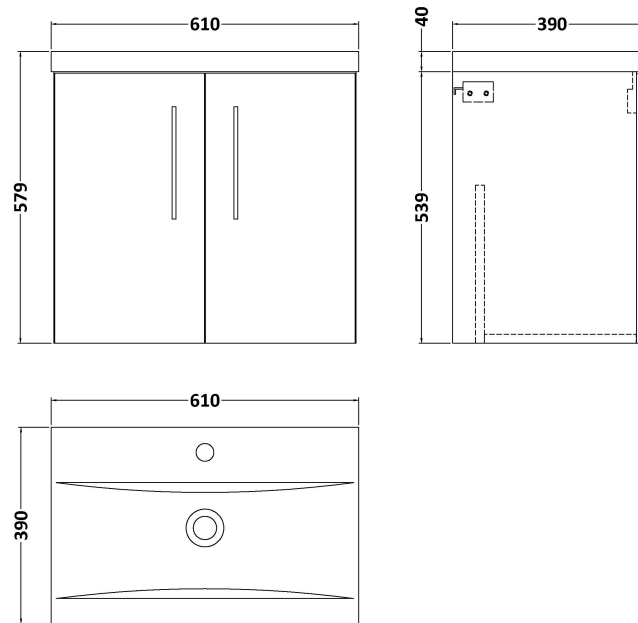

Sales Code: ARN123A

Description: 600 Wh 2-Door Vanity & Basin 1

Packaging Details

Barcode: 5056462667768

Sales Code: NVF123

Description: 600 Wh 2-Door Unit (365 Deep)

Product Dimensions

Height (mm):	539
Width (mm):	600
Depth (mm):	383
Nett Weight (kg):	14.2

Packaging Dimensions

Height (mm):	560
Width (mm):	620
Depth (mm):	405
Gross Weight (kg):	14.7

Packaging Data

Box Colour:	Brown Cardboard Box - Printed
Box Qty:	0
Label Size:	0 x 0
Label Colour:	Not Applicable
Label Qty:	0

Outer Box Dimensions (If Applicable)

Height (mm):	
Width (mm):	
Depth (mm):	
Gross Weight (kg):	
Barcode:	5056462614380

Product Details

Country of Origin:	China
Fitting Instruction:	No
CE & UKCA:	N/A
FSC Certified Materials:	Yes
Colour:	Gloss White
Construction Method:	Cam & Wood Dowel
Construction Type:	Rigid
Cabinet Finish:	MFC Painted Gloss
Fascia Finish:	Mdf Painted Gloss
Cabinet Thickness (mm):	16
Fascia Thickness (mm):	18
Drawer Included:	No
Drawer Type:	Not Applicable
No of Shelves:	0
Hinge Type:	95 Degree Soft Close
Hinge Included:	Yes, Supplied
Adjustable Legs:	No, Not Required
Fixings Included:	Yes
Handle Style:	Contemporary
Waste Shroud:	No
Handle Included:	Yes, Supplied
Handle Type:	D-Shape

Sales Code: NVM013

Description: 600 Mid-Edged Basin 1 Th

Product Dimensions

Height (mm):	0
Width (mm):	0
Depth (mm):	0
Nett Weight (kg):	11

Packaging Dimensions

Height (mm):	200
Width (mm):	410
Depth (mm):	630
Gross Weight (kg):	11