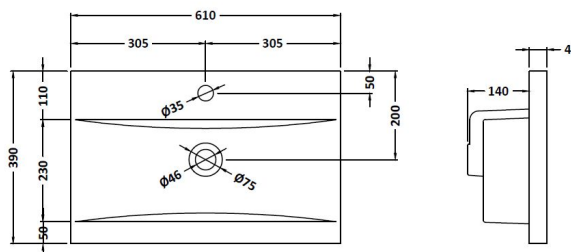

### Product Dimensions

Height (mm):	540
Width (mm):	600
Depth (mm):	383
Nett Weight (kg):	14.2

### Packaging Dimensions

Height (mm):	560
Width (mm):	620
Depth (mm):	405
Gross Weight (kg):	14.7

### Outer Box Dimensions (If Applicable)

Height (mm):	
Width (mm):	
Depth (mm):	
Gross Weight (kg):	
Barcode:	5056462658049

### Product Dimensions

Height (mm):	0
Width (mm):	0
Depth (mm):	0
Nett Weight (kg):	11