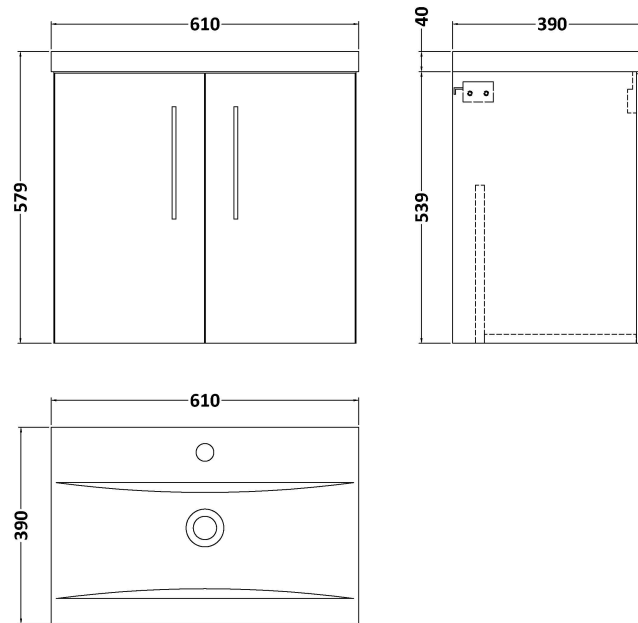

Sales Code: ARN823A

Description: 600 Wh 2-Door Vanity & Basin 1

Packaging Details

Barcode: 5056462667881