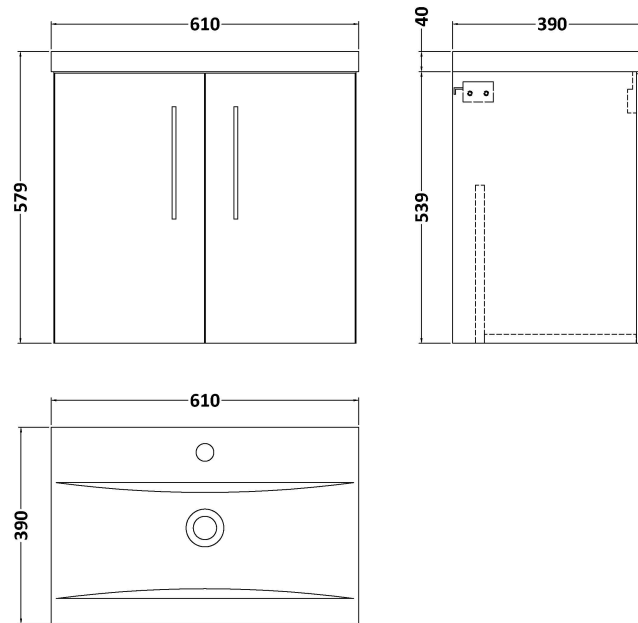

Sales Code: ARN523A

Description: 600 Wh 2-Door Vanity & Basin 1

Packaging Details

Barcode: 5056462668062