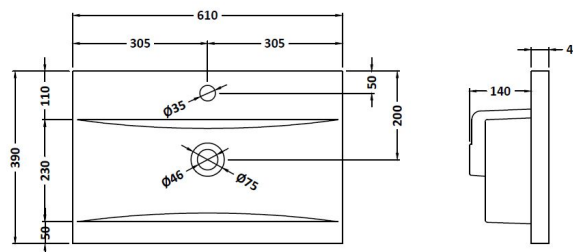

### Product Dimensions

Height (mm):	539
Width (mm):	600
Depth (mm):	383
Nett Weight (kg):	14.2

### Packaging Dimensions

Height (mm):	560
Width (mm):	620
Depth (mm):	405
Gross Weight (kg):	14.7

### Outer Box Dimensions (If Applicable)

Height (mm):	
Width (mm):	
Depth (mm):	
Gross Weight (kg):	
Barcode:	5056462660271

### Product Dimensions

Height (mm):	0
Width (mm):	0
Depth (mm):	0
Nett Weight (kg):	11