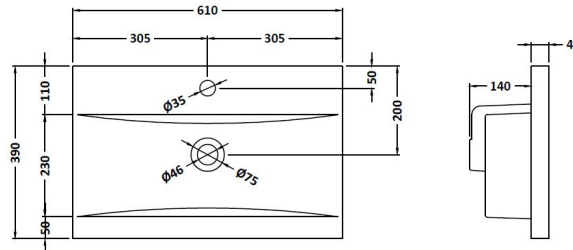

**Packaging Dimensions**

Height (mm):	391
Width (mm):	632
Depth (mm):	391
Gross Weight (kg):	13.5

**Packaging Data**

Box Colour:	Brown Cardboard Box - Printed
Box Qty:	0
Label Size:	0 x 0
Label Colour:	Not Applicable
Label Qty:	0

**Outer Box Dimensions (If Applicable)**

Height (mm):	
Width (mm):	
Depth (mm):	
Gross Weight (kg):	
Barcode:	5056462660783

**Product Details**

Country of Origin:	China
Fitting Instruction:	No
CE & UKCA:	N/A
FSC Certified Materials:	Yes
Colour:	Gloss White
Construction Method:	Cam & Wood Dowel
Construction Type:	Rigid
Cabinet Finish:	MFC Painted Gloss
Fascia Finish:	Mdf Painted Gloss
Cabinet Thickness (mm):	16
Fascia Thickness (mm):	18
Drawer Included:	Yes
Drawer Type:	80mm High Metal S/C Inc Galler
No of Shelves:	0
Hinge Type:	Not Applicable
Hinge Included:	Not Applicable
Adjustable Legs:	No, Not Required
Fixings Included:	Yes
Handle Style:	Contemporary
Waste Shroud:	Yes
Handle Included:	Yes, Supplied
Handle Type:	D-Shape

### Product Dimensions

Height (mm):	0
Width (mm):	0
Depth (mm):	0
Nett Weight (kg):	11

### Packaging Dimensions

Height (mm):	200
Width (mm):	410
Depth (mm):	630
Gross Weight (kg):	11