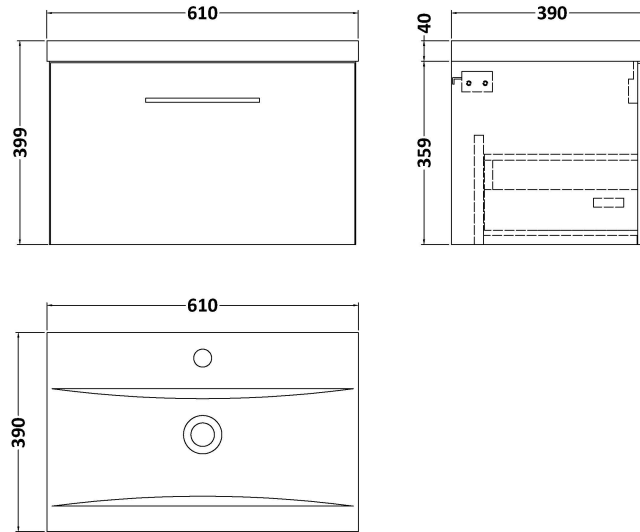

### Packaging Details

Barcode: 5056462667348

**Sales Code:** NVF122

**Description:** 600 Single Drawer Unit (365 Deep)

**Product Dimensions**

Height (mm):	359
Width (mm):	600
Depth (mm):	383
Nett Weight (kg):	13

**Packaging Dimensions**

Height (mm):	391
Width (mm):	632
Depth (mm):	391
Gross Weight (kg):	13.5

**Packaging Data**

Box Colour:	Brown Cardboard Box - Printed
Box Qty:	0
Label Size:	0 x 0
Label Colour:	Not Applicable
Label Qty:	0

### Product Dimensions

Height (mm):	0
Width (mm):	0
Depth (mm):	0
Nett Weight (kg):	11

### Packaging Dimensions

Height (mm):	200
Width (mm):	410
Depth (mm):	630
Gross Weight (kg):	11