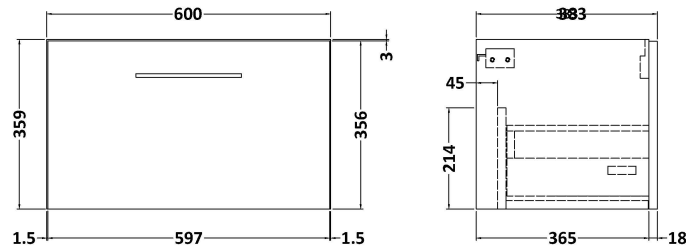

### Packaging Details

Barcode: 5056462667348

**Sales Code:** NVF122

**Description:** 600 Single Drawer Unit (365 Deep)

**Product Dimensions**

Height (mm):	359
Width (mm):	600
Depth (mm):	383
Nett Weight (kg):	13

**Packaging Dimensions**

Height (mm):	391
Width (mm):	632
Depth (mm):	391
Gross Weight (kg):	13.5

**Packaging Data**

Box Colour:	Brown Cardboard Box - Printed
Box Qty:	0
Label Size:	0 x 0
Label Colour:	Not Applicable
Label Qty:	0

### Product Dimensions

Height (mm):	0
Width (mm):	0
Depth (mm):	0
Nett Weight (kg):	11

### Packaging Dimensions

Height (mm):	200
Width (mm):	410
Depth (mm):	630
Gross Weight (kg):	11