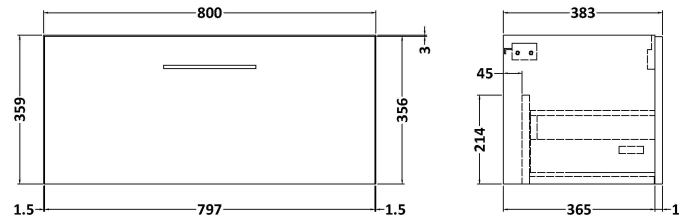

### Packaging Details

Barcode: 5056462668727

**Sales Code:** NVF825

**Description:** 800 Single Drawer Unit (365 Deep)

**Product Dimensions**

Height (mm):	359
Width (mm):	800
Depth (mm):	383
Nett Weight (kg):	17

**Packaging Dimensions**

Height (mm):	391
Width (mm):	832
Depth (mm):	391
Gross Weight (kg):	17.5

**Packaging Data**

Box Colour:	Brown Cardboard Box - Printed
Box Qty:	0
Label Size:	0 x 0
Label Colour:	White Label
Label Qty:	0

### Product Dimensions

Height (mm):	0
Width (mm):	0
Depth (mm):	0
Nett Weight (kg):	15

### Packaging Dimensions

Height (mm):	210
Width (mm):	410
Depth (mm):	830
Gross Weight (kg):	15