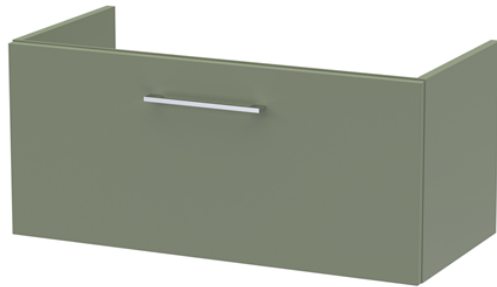

**Sales Code:** ARN825A

**Description:** 800 Wh 1-Drawer Vanity & Basin 1

### Packaging Details

Barcode: 5056462668727

**Sales Code:** NVF825

**Description:** 800 Single Drawer Unit (365 Deep)

**Product Dimensions**

Height (mm):	359
Width (mm):	800
Depth (mm):	383
Nett Weight (kg):	17