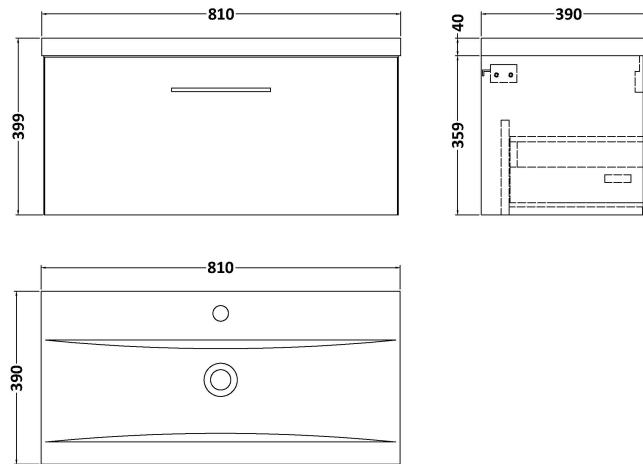

### Packaging Details

Barcode: 5056462668727

**Sales Code:** NVF825

**Description:** 800 Single Drawer Unit (365 Deep)

**Product Dimensions**

Height (mm):	359
Width (mm):	800
Depth (mm):	383
Nett Weight (kg):	17

**Packaging Dimensions**

Height (mm):	391
Width (mm):	832
Depth (mm):	391
Gross Weight (kg):	17.5

**Packaging Data**

Box Colour:	Brown Cardboard Box - Printed
Box Qty:	0
Label Size:	0 x 0
Label Colour:	White Label
Label Qty:	0

### Product Dimensions

Height (mm):	0
Width (mm):	0
Depth (mm):	0
Nett Weight (kg):	15

### Packaging Dimensions

Height (mm):	210
Width (mm):	410
Depth (mm):	830
Gross Weight (kg):	15