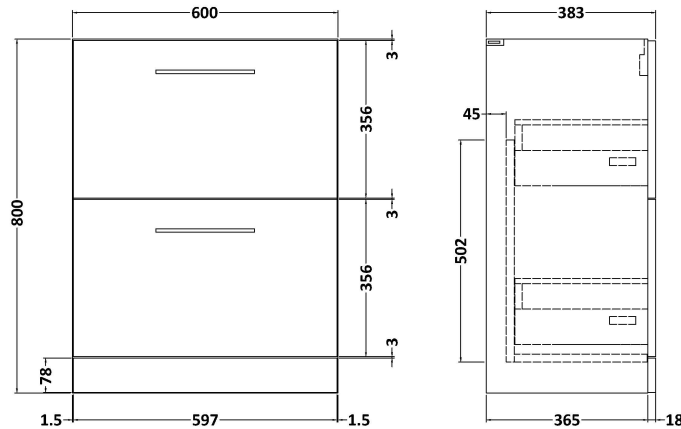

### Product Dimensions

Height (mm):	800
Width (mm):	600
Depth (mm):	383
Nett Weight (kg):	26

### Packaging Dimensions

Height (mm):	835
Width (mm):	632
Depth (mm):	391
Gross Weight (kg):	26.5

### Outer Box Dimensions (If Applicable)

Height (mm):	
Width (mm):	
Depth (mm):	
Gross Weight (kg):	
Barcode:	5056678402634

### Packaging Dimensions

Height (mm):	200
Width (mm):	410
Depth (mm):	630
Gross Weight (kg):	11