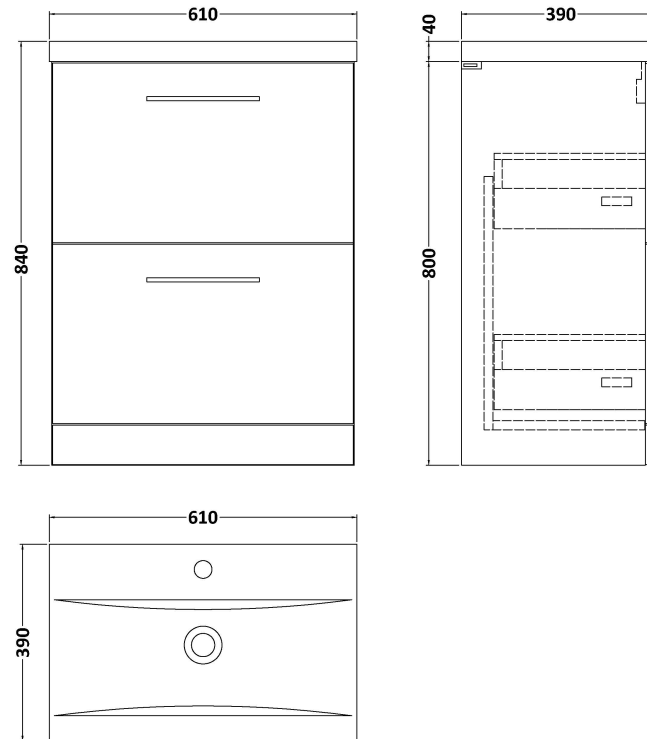

Sales Code: ARN1433A

Description: 600 Fs 2-Drawer Vanity & Basin 1

Packaging Details

Barcode: 5056678414217