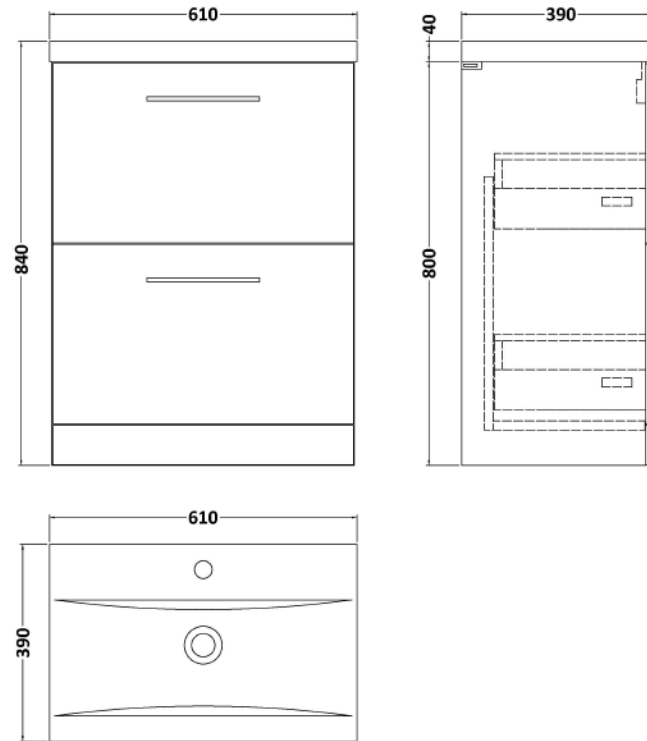

Sales Code: ARN2233A

Description: 600 Fs 2-Drawer Vanity & Basin 1

Packaging Details

Barcode: 5056678415009

Sales Code: NVF2233

Description: 600 Fs 2-Drawer Unit (365 Deep)

Product Dimensions

Height (mm):	800
Width (mm):	600
Depth (mm):	383
Nett Weight (kg):	26

Packaging Dimensions

Height (mm):	835
Width (mm):	632
Depth (mm):	391
Gross Weight (kg):	26.5

Packaging Data

Box Colour:	Brown Cardboard Box - Printed
Box Qty:	0
Label Size:	0 x 0
Label Colour:	White Label
Label Qty:	0

Outer Box Dimensions (If Applicable)

Height (mm):	
Width (mm):	
Depth (mm):	
Gross Weight (kg):	
Barcode:	5056678405970

Product Details

Country of Origin:	China
Fitting Instruction:	Yes
CE & UKCA:	N/A
FSC Certified Materials:	Yes
Colour:	Satin Grey
Construction Method:	Cam & Wood Dowel
Construction Type:	Rigid
Cabinet Finish:	MFC Painted Matt
Fascia Finish:	Mdf Painted Matt
Cabinet Thickness (mm):	16
Fascia Thickness (mm):	18
Drawer Included:	Yes
Drawer Type:	80mm High Metal S/C Inc Galler
No of Shelves:	0
Hinge Type:	Not Applicable
Hinge Included:	Not Applicable
Adjustable Legs:	No, Not Required
Fixings Included:	Yes
Handle Style:	Contemporary
Waste Shroud:	Yes
Handle Included:	Yes, Supplied
Handle Type:	D-Shape

Sales Code: NVM013

Description: 600 Mid-Edged Basin 1 Th

Product Dimensions

Height (mm):	0
Width (mm):	0
Depth (mm):	0
Nett Weight (kg):	11

Packaging Dimensions

Height (mm):	200
Width (mm):	410
Depth (mm):	630
Gross Weight (kg):	11