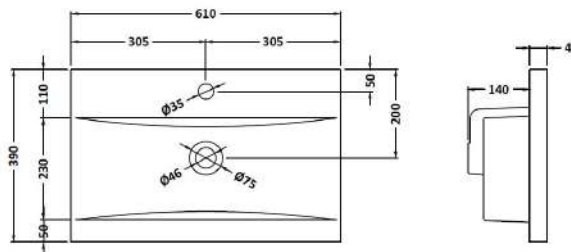

Packaging Dimensions

Height (mm):	835
Width (mm):	632
Depth (mm):	391
Gross Weight (kg):	26.5

Packaging Data

Box Colour:	Brown Cardboard Box - Printed
Box Qty:	0
Label Size:	0 x 0
Label Colour:	White Label
Label Qty:	0

Outer Box Dimensions (If Applicable)

Height (mm):	
Width (mm):	
Depth (mm):	
Gross Weight (kg):	
Barcode:	5056678405970

Product Details

Country of Origin:	China
Fitting Instruction:	Yes
CE & UKCA:	N/A
FSC Certified Materials:	Yes
Colour:	Satin Grey
Construction Method:	Cam & Wood Dowel
Construction Type:	Rigid
Cabinet Finish:	MFC Painted Matt
Fascia Finish:	Mdf Painted Matt
Cabinet Thickness (mm):	16
Fascia Thickness (mm):	18
Drawer Included:	Yes
Drawer Type:	80mm High Metal S/C Inc Galler
No of Shelves:	0
Hinge Type:	Not Applicable
Hinge Included:	Not Applicable
Adjustable Legs:	No, Not Required
Fixings Included:	Yes
Handle Style:	Contemporary
Waste Shroud:	Yes
Handle Included:	Yes, Supplied
Handle Type:	D-Shape

Sales Code: NVM013

Description: 600 Mid-Edged Basin 1 Th

Product Dimensions

Height (mm):	0
Width (mm):	0
Depth (mm):	0
Nett Weight (kg):	11

Packaging Dimensions

Height (mm):	200
Width (mm):	410
Depth (mm):	630
Gross Weight (kg):	11

Packaging Data

Box Colour:	Brown Cardboard Box - Printed
Box Qty:	0
Label Size:	0 x 0
Label Colour:	White Label
Label Qty:	0

Outer Box Dimensions (If Applicable)

Height (mm):	
Width (mm):	
Depth (mm):	
Gross Weight (kg):	
Barcode:	5055369043415