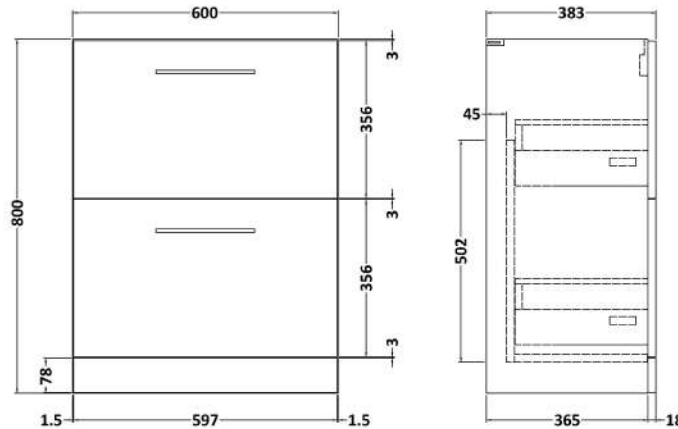

Sales Code: ARN2233A

Description: 600 Fs 2-Drawer Vanity & Basin 1

Packaging Details

Barcode: 5056678415009

Sales Code: NVF2233

Description: 600 Fs 2-Drawer Unit (365 Deep)

Product Dimensions

Height (mm):	800
Width (mm):	600
Depth (mm):	383
Nett Weight (kg):	26

Packaging Dimensions

Height (mm):	835
Width (mm):	632
Depth (mm):	391
Gross Weight (kg):	26.5

Packaging Data

Box Colour:	Brown Cardboard Box - Printed
Box Qty:	0
Label Size:	0 x 0
Label Colour:	White Label
Label Qty:	0

Outer Box Dimensions (If Applicable)

Height (mm):	
Width (mm):	
Depth (mm):	
Gross Weight (kg):	
Barcode:	5056678405970

Product Details

Country of Origin:	China
Fitting Instruction:	Yes
CE & UKCA:	N/A
FSC Certified Materials:	Yes
Colour:	Satin Grey
Construction Method:	Cam & Wood Dowel
Construction Type:	Rigid
Cabinet Finish:	MFC Painted Matt
Fascia Finish:	Mdf Painted Matt
Cabinet Thickness (mm):	16
Fascia Thickness (mm):	18
Drawer Included:	Yes
Drawer Type:	80mm High Metal S/C Inc Galler
No of Shelves:	0
Hinge Type:	Not Applicable
Hinge Included:	Not Applicable
Adjustable Legs:	No, Not Required
Fixings Included:	Yes
Handle Style:	Contemporary
Waste Shroud:	Yes
Handle Included:	Yes, Supplied
Handle Type:	D-Shape

Sales Code: NVM013

Description: 600 Mid-Edged Basin 1 Th

Product Dimensions

Height (mm):	0
Width (mm):	0
Depth (mm):	0
Nett Weight (kg):	11

Packaging Dimensions

Height (mm):	200
Width (mm):	410
Depth (mm):	630
Gross Weight (kg):	11