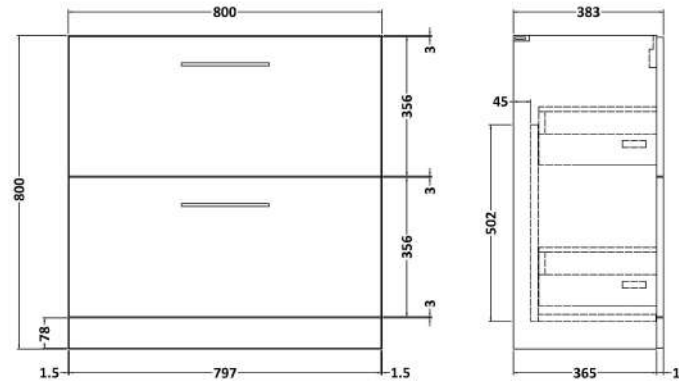

Sales Code: ARN2235A

Description: 800 Fs 2-Drawer Vanity & Basin 1

Packaging Details

Barcode: 5056678415115

Sales Code: NVF2235

Description: 800 Fs 2-Drawer Unit (365 Deep)

Product Dimensions

Height (mm):	800
Width (mm):	800
Depth (mm):	383
Nett Weight (kg):	31.5

Packaging Dimensions

Height (mm):	835
Width (mm):	832
Depth (mm):	391
Gross Weight (kg):	32

Packaging Data

Box Colour:	Brown Cardboard Box - Printed
Box Qty:	0
Label Size:	0 x 0
Label Colour:	White Label
Label Qty:	0

Sales Code: NVM015

Description: 800 Mid Edged Basin 1 Th

Product Dimensions

Height (mm):	0
Width (mm):	0
Depth (mm):	0
Nett Weight (kg):	15

Packaging Dimensions

Height (mm):	210
Width (mm):	410
Depth (mm):	830
Gross Weight (kg):	15

Packaging Data

Box Colour:	Brown Cardboard Box
Box Qty:	0
Label Size:	0 x 0
Label Colour:	White Label
Label Qty:	0

Outer Box Dimensions (If Applicable)

Height (mm):	
Width (mm):	
Depth (mm):	
Gross Weight (kg):	
Barcode:	5055369043422