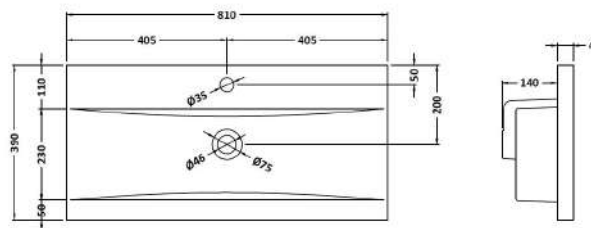

Packaging Dimensions

Height (mm):	835
Width (mm):	832
Depth (mm):	391
Gross Weight (kg):	32

Packaging Data

Box Colour:	Brown Cardboard Box - Printed
Box Qty:	0
Label Size:	0 x 0
Label Colour:	White Label
Label Qty:	0

Outer Box Dimensions (If Applicable)

Height (mm):	
Width (mm):	
Depth (mm):	
Gross Weight (kg):	
Barcode:	5056678405994

Product Details

Country of Origin:	China
Fitting Instruction:	Yes
CE & UKCA:	N/A
FSC Certified Materials:	Yes
Colour:	Satin Grey
Construction Method:	Cam & Wood Dowel
Construction Type:	Rigid
Cabinet Finish:	MFC Painted Matt
Fascia Finish:	Mdf Painted Matt
Cabinet Thickness (mm):	16
Fascia Thickness (mm):	18
Drawer Included:	Yes
Drawer Type:	80mm High Metal S/C Inc Galler
No of Shelves:	0
Hinge Type:	Not Applicable
Hinge Included:	Not Applicable
Adjustable Legs:	No, Not Required
Fixings Included:	Yes
Handle Style:	Contemporary
Waste Shroud:	Yes
Handle Included:	Yes, Supplied
Handle Type:	D-Shape

Sales Code: NVM015

Description: 800 Mid Edged Basin 1 Th

Product Dimensions

Height (mm):	0
Width (mm):	0
Depth (mm):	0
Nett Weight (kg):	15

Packaging Dimensions

Height (mm):	210
Width (mm):	410
Depth (mm):	830
Gross Weight (kg):	15

Packaging Data

Box Colour:	Brown Cardboard Box
Box Qty:	0
Label Size:	0 x 0
Label Colour:	White Label
Label Qty:	0

Outer Box Dimensions (If Applicable)

Height (mm):	
Width (mm):	
Depth (mm):	
Gross Weight (kg):	
Barcode:	5055369043422