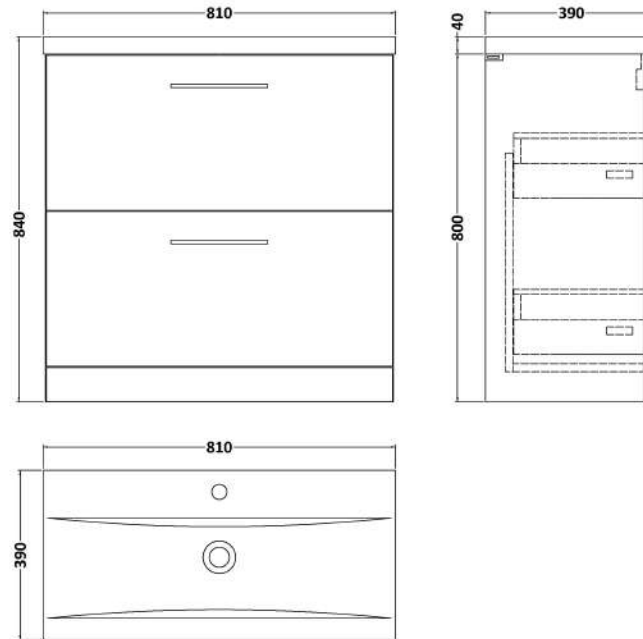

Sales Code: ARN2235A

Description: 800 Fs 2-Drawer Vanity & Basin 1

Packaging Details

Barcode: 5056678415115

Sales Code: NVF2235

Description: 800 Fs 2-Drawer Unit (365 Deep)

Product Dimensions

Height (mm):	800
Width (mm):	800
Depth (mm):	383
Nett Weight (kg):	31.5

Packaging Dimensions

Height (mm):	835
Width (mm):	832
Depth (mm):	391
Gross Weight (kg):	32

Packaging Data

Box Colour:	Brown Cardboard Box - Printed
Box Qty:	0
Label Size:	0 x 0
Label Colour:	White Label
Label Qty:	0

Outer Box Dimensions (If Applicable)

Height (mm):	
Width (mm):	
Depth (mm):	
Gross Weight (kg):	
Barcode:	5056678405994

Product Details

Country of Origin:	China
Fitting Instruction:	Yes
CE & UKCA:	N/A
FSC Certified Materials:	Yes
Colour:	Satin Grey
Construction Method:	Cam & Wood Dowel
Construction Type:	Rigid
Cabinet Finish:	MFC Painted Matt
Fascia Finish:	Mdf Painted Matt
Cabinet Thickness (mm):	16
Fascia Thickness (mm):	18
Drawer Included:	Yes
Drawer Type:	80mm High Metal S/C Inc Galler
No of Shelves:	0
Hinge Type:	Not Applicable
Hinge Included:	Not Applicable
Adjustable Legs:	No, Not Required
Fixings Included:	Yes
Handle Style:	Contemporary
Waste Shroud:	Yes
Handle Included:	Yes, Supplied
Handle Type:	D-Shape

Sales Code: NVM015

Description: 800 Mid Edged Basin 1 Th

Product Dimensions

Height (mm):	0
Width (mm):	0
Depth (mm):	0
Nett Weight (kg):	15

Packaging Dimensions

Height (mm):	210
Width (mm):	410
Depth (mm):	830
Gross Weight (kg):	15