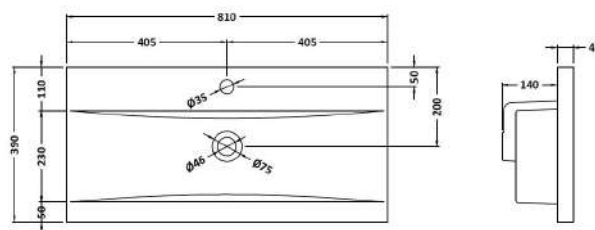

Packaging Dimensions

Height (mm):	560
Width (mm):	820
Depth (mm):	405
Gross Weight (kg):	34

Packaging Data

Box Colour:	Brown Cardboard Box - Printed
Box Qty:	0
Label Size:	0 x 0
Label Colour:	White Label
Label Qty:	0

Outer Box Dimensions (If Applicable)

Height (mm):	
Width (mm):	
Depth (mm):	
Gross Weight (kg):	
Barcode:	5056678406052

Product Details

Country of Origin:	China
Fitting Instruction:	Yes
CE & UKCA:	N/A
FSC Certified Materials:	Yes
Colour:	Satin Grey
Construction Method:	Cam & Wood Dowel
Construction Type:	Rigid
Cabinet Finish:	MFC Painted Matt
Fascia Finish:	Mdf Painted Matt
Cabinet Thickness (mm):	16
Fascia Thickness (mm):	18
Drawer Included:	Yes
Drawer Type:	80mm High Metal S/C Inc Galler
No of Shelves:	0
Hinge Type:	Not Applicable
Hinge Included:	Not Applicable
Adjustable Legs:	No, Not Required
Fixings Included:	Yes
Handle Style:	Contemporary
Waste Shroud:	Yes
Handle Included:	Yes, Supplied
Handle Type:	D-Shape

Sales Code: NVM015

Description: 800 Mid Edged Basin 1 Th

Product Dimensions

Height (mm):	0
Width (mm):	0
Depth (mm):	0
Nett Weight (kg):	15

Packaging Dimensions

Height (mm):	210
Width (mm):	410
Depth (mm):	830
Gross Weight (kg):	15

Packaging Data

Box Colour:	Brown Cardboard Box
Box Qty:	0
Label Size:	0 x 0
Label Colour:	White Label
Label Qty:	0

Outer Box Dimensions (If Applicable)

Height (mm):	
Width (mm):	
Depth (mm):	
Gross Weight (kg):	
Barcode:	5055369043422