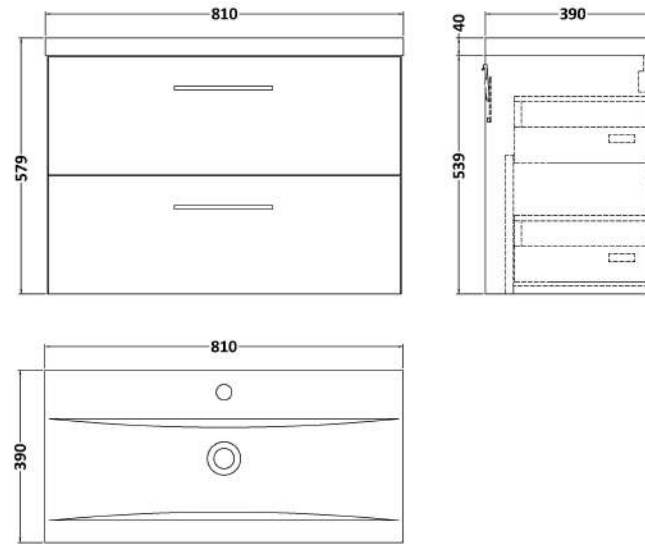

Sales Code: ARN2226A

Description: 800 Wh 2-Drawer Vanity & Basin 1

Packaging Details

Barcode: 5056678415603

Sales Code: NVF2226

Description: 800 Wh 2-Drawer Unit (365 Deep)

Product Dimensions

Height (mm):	540
Width (mm):	800
Depth (mm):	383
Nett Weight (kg):	33.5

Packaging Dimensions

Height (mm):	560
Width (mm):	820
Depth (mm):	405
Gross Weight (kg):	34

Packaging Data

Box Colour:	Brown Cardboard Box - Printed
Box Qty:	0
Label Size:	0 x 0
Label Colour:	White Label
Label Qty:	0

Outer Box Dimensions (If Applicable)

Height (mm):	
Width (mm):	
Depth (mm):	
Gross Weight (kg):	
Barcode:	5056678406052

Product Details

Country of Origin:	China
Fitting Instruction:	Yes
CE & UKCA:	N/A
FSC Certified Materials:	Yes
Colour:	Satin Grey
Construction Method:	Cam & Wood Dowel
Construction Type:	Rigid
Cabinet Finish:	MFC Painted Matt
Fascia Finish:	Mdf Painted Matt
Cabinet Thickness (mm):	16
Fascia Thickness (mm):	18
Drawer Included:	Yes
Drawer Type:	80mm High Metal S/C Inc Galler
No of Shelves:	0
Hinge Type:	Not Applicable
Hinge Included:	Not Applicable
Adjustable Legs:	No, Not Required
Fixings Included:	Yes
Handle Style:	Contemporary
Waste Shroud:	Yes
Handle Included:	Yes, Supplied
Handle Type:	D-Shape

Sales Code: NVM015

Description: 800 Mid Edged Basin 1 Th

Product Dimensions

Height (mm):	0
Width (mm):	0
Depth (mm):	0
Nett Weight (kg):	15

Packaging Dimensions

Height (mm):	210
Width (mm):	410
Depth (mm):	830
Gross Weight (kg):	15