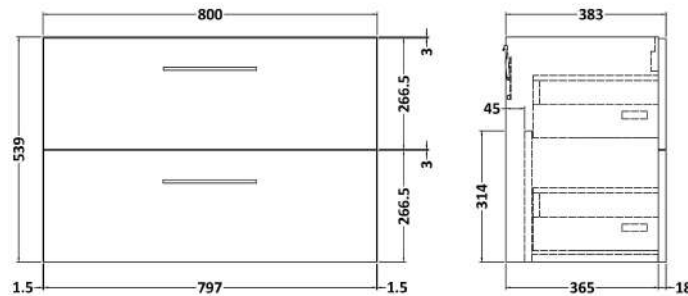

Sales Code: ARN2226A

Description: 800 Wh 2-Drawer Vanity & Basin 1

Packaging Details

Barcode: 5056678415603

Sales Code: NVF2226

Description: 800 Wh 2-Drawer Unit (365 Deep)

Product Dimensions

Height (mm):	540
Width (mm):	800
Depth (mm):	383
Nett Weight (kg):	33.5

Packaging Dimensions

Height (mm):	560
Width (mm):	820
Depth (mm):	405
Gross Weight (kg):	34

Packaging Data

Box Colour:	Brown Cardboard Box - Printed
Box Qty:	0
Label Size:	0 x 0
Label Colour:	White Label
Label Qty:	0

Sales Code: NVM015

Description: 800 Mid Edged Basin 1 Th

Product Dimensions

Height (mm):	0
Width (mm):	0
Depth (mm):	0
Nett Weight (kg):	15

Packaging Dimensions

Height (mm):	210
Width (mm):	410
Depth (mm):	830
Gross Weight (kg):	15

Packaging Data

Box Colour:	Brown Cardboard Box
Box Qty:	0
Label Size:	0 x 0
Label Colour:	White Label
Label Qty:	0

Outer Box Dimensions (If Applicable)

Height (mm):	
Width (mm):	
Depth (mm):	
Gross Weight (kg):	
Barcode:	5055369043422