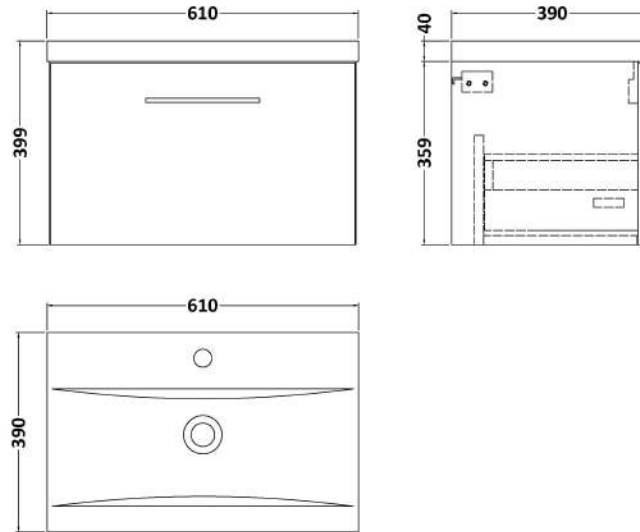

Sales Code: ARN2222A

Description: 600 Wh 1-Drawer Vanity & Basin 1

Packaging Details

Barcode: 5056678415191

Sales Code: NVF2222

Description: 600 Single Drawer Unit (365 Deep)

Product Dimensions

Height (mm):	359
Width (mm):	600
Depth (mm):	383
Nett Weight (kg):	13

Packaging Dimensions

Height (mm):	391
Width (mm):	632
Depth (mm):	391
Gross Weight (kg):	13.5

Packaging Data

Box Colour:	Brown Cardboard Box - Printed
Box Qty:	0
Label Size:	0 x 0
Label Colour:	White Label
Label Qty:	0

Outer Box Dimensions (If Applicable)

Height (mm):	
Width (mm):	
Depth (mm):	
Gross Weight (kg):	
Barcode:	5056678406014

Product Details

Country of Origin:	China
Fitting Instruction:	Yes
CE & UKCA:	N/A
FSC Certified Materials:	Yes
Colour:	Satin Grey
Construction Method:	Cam & Wood Dowel
Construction Type:	Rigid
Cabinet Finish:	MFC Painted Matt
Fascia Finish:	Mdf Painted Matt
Cabinet Thickness (mm):	16
Fascia Thickness (mm):	18
Drawer Included:	Yes
Drawer Type:	80mm High Metal S/C Inc Galler
No of Shelves:	0
Hinge Type:	Not Applicable
Hinge Included:	Not Applicable
Adjustable Legs:	No, Not Required
Fixings Included:	Yes
Handle Style:	Contemporary
Waste Shroud:	Yes
Handle Included:	Yes, Supplied
Handle Type:	D-Shape

Sales Code: NVM013

Description: 600 Mid-Edged Basin 1 Th

Product Dimensions

Height (mm):	0
Width (mm):	0
Depth (mm):	0
Nett Weight (kg):	11

Packaging Dimensions

Height (mm):	200
Width (mm):	410
Depth (mm):	630
Gross Weight (kg):	11