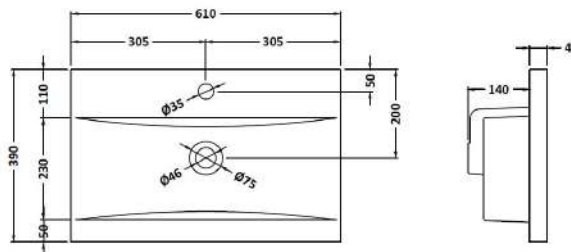

Packaging Dimensions

Height (mm):	391
Width (mm):	632
Depth (mm):	391
Gross Weight (kg):	13.5

Packaging Data

Box Colour:	Brown Cardboard Box - Printed
Box Qty:	0
Label Size:	0 x 0
Label Colour:	White Label
Label Qty:	0

Outer Box Dimensions (If Applicable)

Height (mm):	
Width (mm):	
Depth (mm):	
Gross Weight (kg):	
Barcode:	5056678406014

Product Details

Country of Origin:	China
Fitting Instruction:	Yes
CE & UKCA:	N/A
FSC Certified Materials:	Yes
Colour:	Satin Grey
Construction Method:	Cam & Wood Dowel
Construction Type:	Rigid
Cabinet Finish:	MFC Painted Matt
Fascia Finish:	Mdf Painted Matt
Cabinet Thickness (mm):	16
Fascia Thickness (mm):	18
Drawer Included:	Yes
Drawer Type:	80mm High Metal S/C Inc Galler
No of Shelves:	0
Hinge Type:	Not Applicable
Hinge Included:	Not Applicable
Adjustable Legs:	No, Not Required
Fixings Included:	Yes
Handle Style:	Contemporary
Waste Shroud:	Yes
Handle Included:	Yes, Supplied
Handle Type:	D-Shape

Sales Code: NVM013

Description: 600 Mid-Edged Basin 1 Th

Product Dimensions

Height (mm):	0
Width (mm):	0
Depth (mm):	0
Nett Weight (kg):	11

Packaging Dimensions

Height (mm):	200
Width (mm):	410
Depth (mm):	630
Gross Weight (kg):	11

Packaging Data

Box Colour:	Brown Cardboard Box - Printed
Box Qty:	0
Label Size:	0 x 0
Label Colour:	White Label
Label Qty:	0

Outer Box Dimensions (If Applicable)

Height (mm):	
Width (mm):	
Depth (mm):	
Gross Weight (kg):	
Barcode:	5055369043415