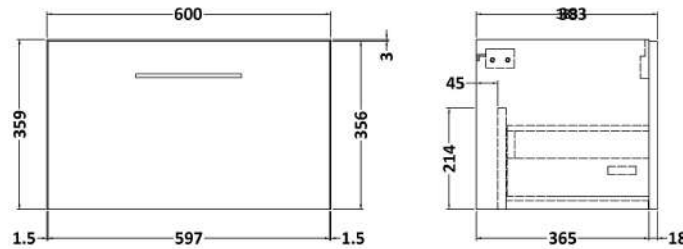

Sales Code: ARN2222A

Description: 600 Wh 1-Drawer Vanity & Basin 1

Packaging Details

Barcode: 5056678415191

Sales Code: NVF2222

Description: 600 Single Drawer Unit (365 Deep)

Product Dimensions

Height (mm):	359
Width (mm):	600
Depth (mm):	383
Nett Weight (kg):	13

Packaging Dimensions

Height (mm):	391
Width (mm):	632
Depth (mm):	391
Gross Weight (kg):	13.5

Packaging Data

Box Colour:	Brown Cardboard Box - Printed
Box Qty:	0
Label Size:	0 x 0
Label Colour:	White Label
Label Qty:	0

Outer Box Dimensions (If Applicable)

Height (mm):	
Width (mm):	
Depth (mm):	
Gross Weight (kg):	
Barcode:	5056678406014

Product Details

Country of Origin:	China
Fitting Instruction:	Yes
CE & UKCA:	N/A
FSC Certified Materials:	Yes
Colour:	Satin Grey
Construction Method:	Cam & Wood Dowel
Construction Type:	Rigid
Cabinet Finish:	MFC Painted Matt
Fascia Finish:	Mdf Painted Matt
Cabinet Thickness (mm):	16
Fascia Thickness (mm):	18
Drawer Included:	Yes
Drawer Type:	80mm High Metal S/C Inc Galler
No of Shelves:	0
Hinge Type:	Not Applicable
Hinge Included:	Not Applicable
Adjustable Legs:	No, Not Required
Fixings Included:	Yes
Handle Style:	Contemporary
Waste Shroud:	Yes
Handle Included:	Yes, Supplied
Handle Type:	D-Shape

Sales Code: NVM013

Description: 600 Mid-Edged Basin 1 Th

Product Dimensions

Height (mm):	0
Width (mm):	0
Depth (mm):	0
Nett Weight (kg):	11

Packaging Dimensions

Height (mm):	200
Width (mm):	410
Depth (mm):	630
Gross Weight (kg):	11