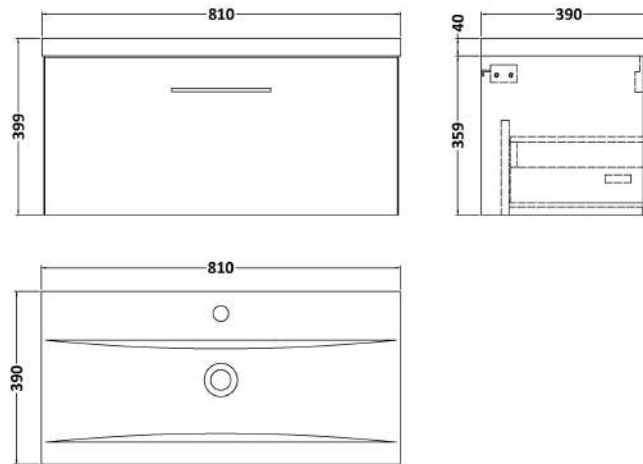

Sales Code: ARN2225A

Description: 800 Wh 1-Drawer Vanity & Basin 1

Packaging Details

Barcode: 5056678415528