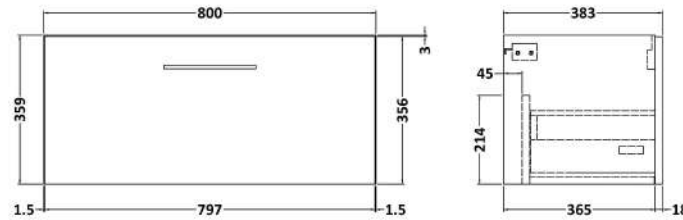

### Product Dimensions

Height (mm):	359
Width (mm):	800
Depth (mm):	383
Nett Weight (kg):	17

### Packaging Dimensions

Height (mm):	391
Width (mm):	832
Depth (mm):	391
Gross Weight (kg):	17.5

### Outer Box Dimensions (If Applicable)

Height (mm):	
Width (mm):	
Depth (mm):	
Gross Weight (kg):	
Barcode:	5056678406045

### Packaging Dimensions

Height (mm):	210
Width (mm):	410
Depth (mm):	830
Gross Weight (kg):	15