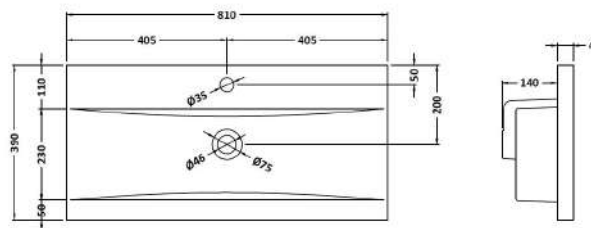

Sales Code: NVM015

Description: 800 Mid Edged Basin 1 Th

Product Dimensions

Height (mm):	0
Width (mm):	0
Depth (mm):	0
Nett Weight (kg):	15

Packaging Dimensions

Height (mm):	210
Width (mm):	410
Depth (mm):	830
Gross Weight (kg):	15

Packaging Data

Box Colour:	Brown Cardboard Box
Box Qty:	0
Label Size:	0 x 0
Label Colour:	White Label
Label Qty:	0

Outer Box Dimensions (If Applicable)

Height (mm):	
Width (mm):	
Depth (mm):	
Gross Weight (kg):	
Barcode:	5055369043422

Product Details

Country of Origin:	China
Fitting Instruction:	No
Certification: CE & UKCA: No	WRAS: N/A WRAS No: N/A
Product Material:	Vitreous China
Fixing Supplied:	No

Pans/Bidets: Trap Style: Not Applicable Includes Seat: Not Applicable

Seats: Seat Type: Not Applicable Material: Not Applicable
Function: Not Included Hinge Type: Not Relevant
Hinge Material: Not Applicable

Cisterns: Operating Type: Not Applicable Fittings: None Included
Lever Type: Not Applicable

Basins: Tap Hole: One Taphole Chain Stay Hole: No
Template: Not Required Waste Type Req: Slotted
Overflow Inc: Not Applicable Overflow Cover: Yes
Inner Bowl Depth (mm): 125mm