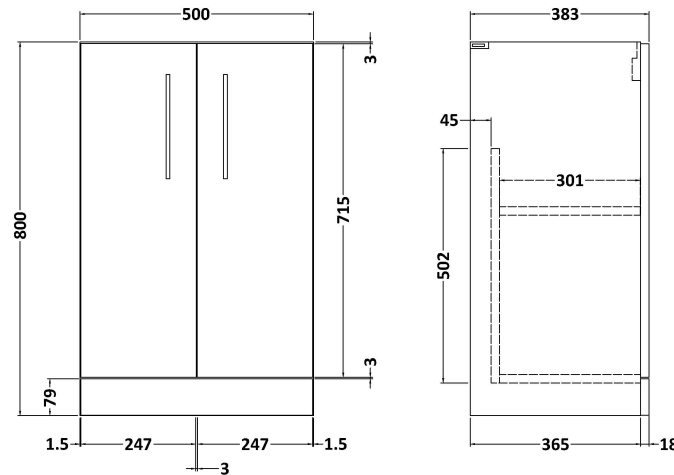

Sales Code: NVF1401F

Description: 500 Fs 2-Door Unit (365 Deep)

### Product Dimensions

|                   |      |
|-------------------|------|
| Height (mm):      | 800  |
| Width (mm):       | 500  |
| Depth (mm):       | 383  |
| Nett Weight (kg): | 17.5 |

### Packaging Dimensions

|                    |     |
|--------------------|-----|
| Height (mm):       | 835 |
| Width (mm):        | 520 |
| Depth (mm):        | 375 |
| Gross Weight (kg): | 18  |

### Outer Box Dimensions (If Applicable)

|                    |               |
|--------------------|---------------|
| Height (mm):       |               |
| Width (mm):        |               |
| Depth (mm):        |               |
| Gross Weight (kg): |               |
| Barcode:           | 5056678402597 |