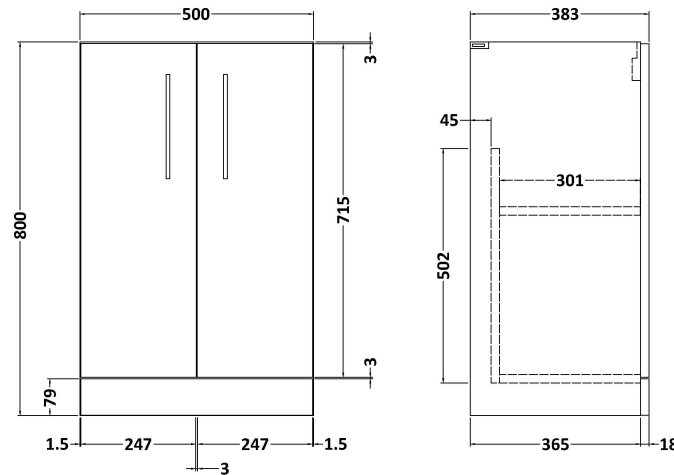

Sales Code: ARN1401A

Description: 500 Fs 2-Door Vanity & Basin 1

Packaging Details

Barcode: 5056678414101

Sales Code: NVF1401F

Description: 500 Fs 2-Door Unit (365 Deep)

Product Dimensions

Height (mm):	800
Width (mm):	500
Depth (mm):	383
Nett Weight (kg):	17.5

Packaging Dimensions

Height (mm):	835
Width (mm):	520
Depth (mm):	375
Gross Weight (kg):	18

Packaging Data

Box Colour:	Brown Cardboard Box - Printed
Box Qty:	0
Label Size:	0 x 0
Label Colour:	White Label
Label Qty:	0

Outer Box Dimensions (If Applicable)

Height (mm):	
Width (mm):	
Depth (mm):	
Gross Weight (kg):	
Barcode:	5056678402597

Product Details

Country of Origin:	China
Fitting Instruction:	Yes
CE & UKCA:	N/A
FSC Certified Materials:	Yes
Colour:	Satin Anthracite
Construction Method:	Cam & Wood Dowel
Construction Type:	Rigid
Cabinet Finish:	MFC Painted Matt
Fascia Finish:	Mdf Painted Matt
Cabinet Thickness (mm):	16
Fascia Thickness (mm):	18
Drawer Included:	No
Drawer Type:	Not Applicable
No of Shelves:	1
Hinge Type:	95 Degree Soft Close
Hinge Included:	Yes, Supplied
Adjustable Legs:	No, Not Required
Fixings Included:	Yes
Handle Style:	Contemporary
Waste Shroud:	No
Handle Included:	Yes, Supplied
Handle Type:	D-Shape

Sales Code: NVM012

Description: 500 Mid-Edged Basin 1 Th

Product Dimensions

Height (mm):	0
Width (mm):	0
Depth (mm):	0
Nett Weight (kg):	10.54

Packaging Dimensions

Height (mm):	210
Width (mm):	410
Depth (mm):	530
Gross Weight (kg):	10.54