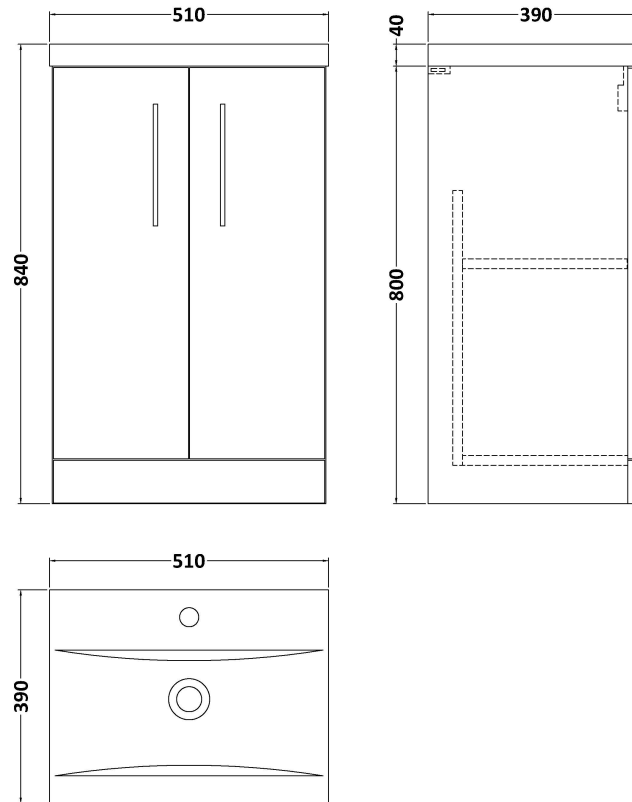

Sales Code: ARN1401A

Description: 500 Fs 2-Door Vanity & Basin 1

Packaging Details

Barcode: 5056678414101

Sales Code: NVF1401F

Description: 500 Fs 2-Door Unit (365 Deep)

Product Dimensions

Height (mm):	800
Width (mm):	500
Depth (mm):	383
Nett Weight (kg):	17.5

Packaging Dimensions

Height (mm):	835
Width (mm):	520
Depth (mm):	375
Gross Weight (kg):	18

Packaging Data

Box Colour:	Brown Cardboard Box - Printed
Box Qty:	0
Label Size:	0 x 0
Label Colour:	White Label
Label Qty:	0

Outer Box Dimensions (If Applicable)

Height (mm):	
Width (mm):	
Depth (mm):	
Gross Weight (kg):	
Barcode:	5056678402597

Product Details

Country of Origin:	China
Fitting Instruction:	Yes
CE & UKCA:	N/A
FSC Certified Materials:	Yes
Colour:	Satin Anthracite
Construction Method:	Cam & Wood Dowel
Construction Type:	Rigid
Cabinet Finish:	MFC Painted Matt
Fascia Finish:	Mdf Painted Matt
Cabinet Thickness (mm):	16
Fascia Thickness (mm):	18
Drawer Included:	No
Drawer Type:	Not Applicable
No of Shelves:	1
Hinge Type:	95 Degree Soft Close
Hinge Included:	Yes, Supplied
Adjustable Legs:	No, Not Required
Fixings Included:	Yes
Handle Style:	Contemporary
Waste Shroud:	No
Handle Included:	Yes, Supplied
Handle Type:	D-Shape

Sales Code: NVM012

Description: 500 Mid-Edged Basin 1 Th

Product Dimensions

Height (mm):	0
Width (mm):	0
Depth (mm):	0
Nett Weight (kg):	10.54

Packaging Dimensions

Height (mm):	210
Width (mm):	410
Depth (mm):	530
Gross Weight (kg):	10.54