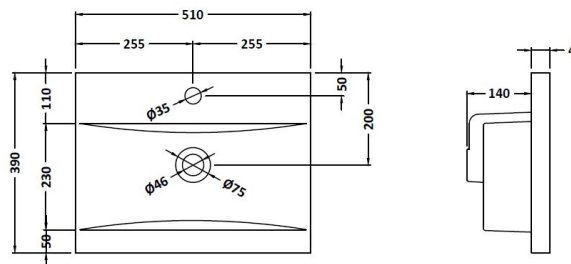

Packaging Dimensions

Height (mm):	835
Width (mm):	520
Depth (mm):	375
Gross Weight (kg):	18

Packaging Data

Box Colour:	Brown Cardboard Box - Printed
Box Qty:	0
Label Size:	0 x 0
Label Colour:	White Label
Label Qty:	0

Outer Box Dimensions (If Applicable)

Height (mm):	
Width (mm):	
Depth (mm):	
Gross Weight (kg):	
Barcode:	5056678402597

Product Details

Country of Origin:	China
Fitting Instruction:	Yes
CE & UKCA:	N/A
FSC Certified Materials:	Yes
Colour:	Satin Anthracite
Construction Method:	Cam & Wood Dowel
Construction Type:	Rigid
Cabinet Finish:	MFC Painted Matt
Fascia Finish:	Mdf Painted Matt
Cabinet Thickness (mm):	16
Fascia Thickness (mm):	18
Drawer Included:	No
Drawer Type:	Not Applicable
No of Shelves:	1
Hinge Type:	95 Degree Soft Close
Hinge Included:	Yes, Supplied
Adjustable Legs:	No, Not Required
Fixings Included:	Yes
Handle Style:	Contemporary
Waste Shroud:	No
Handle Included:	Yes, Supplied
Handle Type:	D-Shape

Sales Code: NVM012

Description: 500 Mid-Edged Basin 1 Th

Product Dimensions

Height (mm):	0
Width (mm):	0
Depth (mm):	0
Nett Weight (kg):	10.54

Packaging Dimensions

Height (mm):	210
Width (mm):	410
Depth (mm):	530
Gross Weight (kg):	10.54

Packaging Data

Box Colour:	Brown Cardboard Box - Printed
Box Qty:	0
Label Size:	0 x 0
Label Colour:	White Label
Label Qty:	0

Outer Box Dimensions (If Applicable)

Height (mm):	
Width (mm):	
Depth (mm):	
Gross Weight (kg):	
Barcode:	5055369043446