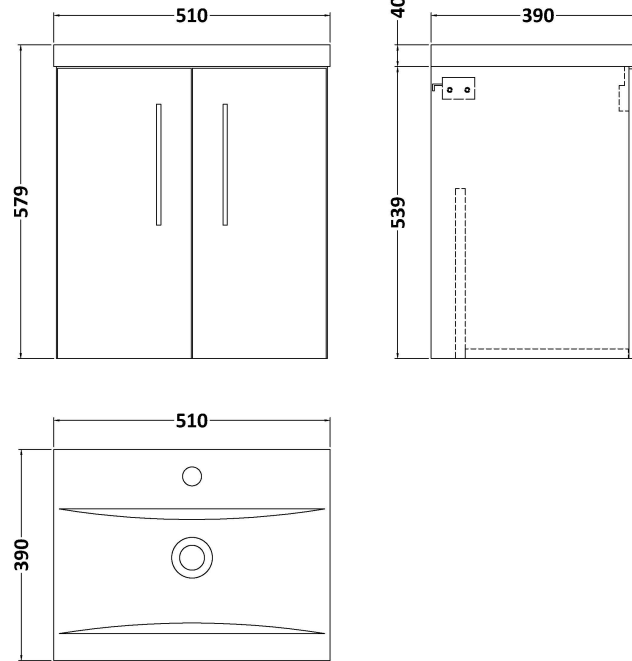

Sales Code: ARN1421A

Description: 500 Wh 2-Door Vanity & Basin 1

Packaging Details

Barcode: 5056678414361

Sales Code: NVF1421

Description: 500 Wh 2-Door Unit (365 Deep)

Product Dimensions

Height (mm):	540
Width (mm):	500
Depth (mm):	383
Nett Weight (kg):	12.6

Packaging Dimensions

Height (mm):	560
Width (mm):	520
Depth (mm):	405
Gross Weight (kg):	13.1

Packaging Data

Box Colour:	Brown Cardboard Box - Printed
Box Qty:	0
Label Size:	0 x 0
Label Colour:	White Label
Label Qty:	0

Outer Box Dimensions (If Applicable)

Height (mm):	
Width (mm):	
Depth (mm):	
Gross Weight (kg):	
Barcode:	5056678402696

Product Details

Country of Origin:	China
Fitting Instruction:	Yes
CE & UKCA:	N/A
FSC Certified Materials:	Yes
Colour:	Satin Anthracite
Construction Method:	Cam & Wood Dowel
Construction Type:	Rigid
Cabinet Finish:	MFC Painted Matt
Fascia Finish:	Mdf Painted Matt
Cabinet Thickness (mm):	16
Fascia Thickness (mm):	18
Drawer Included:	No
Drawer Type:	Not Applicable
No of Shelves:	0
Hinge Type:	95 Degree Soft Close
Hinge Included:	Yes, Supplied
Adjustable Legs:	No, Not Required
Fixings Included:	Yes
Handle Style:	Contemporary
Waste Shroud:	No
Handle Included:	Yes, Supplied
Handle Type:	D-Shape

Sales Code: NVM012

Description: 500 Mid-Edged Basin 1 Th

Product Dimensions

Height (mm):	0
Width (mm):	0
Depth (mm):	0
Nett Weight (kg):	10.54

Packaging Dimensions

Height (mm):	210
Width (mm):	410
Depth (mm):	530
Gross Weight (kg):	10.54