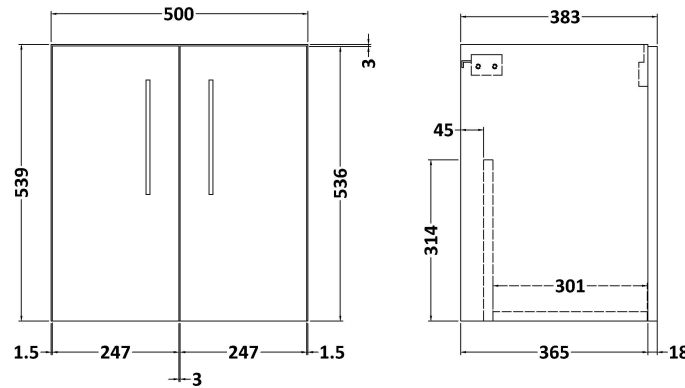

Sales Code: ARN1421A

Description: 500 Wh 2-Door Vanity & Basin 1

Packaging Details

Barcode: 5056678414361

Sales Code: NVF1421

Description: 500 Wh 2-Door Unit (365 Deep)

Product Dimensions

Height (mm):	540
Width (mm):	500
Depth (mm):	383
Nett Weight (kg):	12.6

Packaging Dimensions

Height (mm):	560
Width (mm):	520
Depth (mm):	405
Gross Weight (kg):	13.1

Packaging Data

Box Colour:	Brown Cardboard Box - Printed
Box Qty:	0
Label Size:	0 x 0
Label Colour:	White Label
Label Qty:	0

Outer Box Dimensions (If Applicable)

Height (mm):	
Width (mm):	
Depth (mm):	
Gross Weight (kg):	
Barcode:	5056678402696

Product Details

Country of Origin:	China
Fitting Instruction:	Yes
CE & UKCA:	N/A
FSC Certified Materials:	Yes
Colour:	Satin Anthracite
Construction Method:	Cam & Wood Dowel
Construction Type:	Rigid
Cabinet Finish:	MFC Painted Matt
Fascia Finish:	Mdf Painted Matt
Cabinet Thickness (mm):	16
Fascia Thickness (mm):	18
Drawer Included:	No
Drawer Type:	Not Applicable
No of Shelves:	0
Hinge Type:	95 Degree Soft Close
Hinge Included:	Yes, Supplied
Adjustable Legs:	No, Not Required
Fixings Included:	Yes
Handle Style:	Contemporary
Waste Shroud:	No
Handle Included:	Yes, Supplied
Handle Type:	D-Shape

Sales Code: NVM012

Description: 500 Mid-Edged Basin 1 Th

Product Dimensions

Height (mm):	0
Width (mm):	0
Depth (mm):	0
Nett Weight (kg):	10.54

Packaging Dimensions

Height (mm):	210
Width (mm):	410
Depth (mm):	530
Gross Weight (kg):	10.54