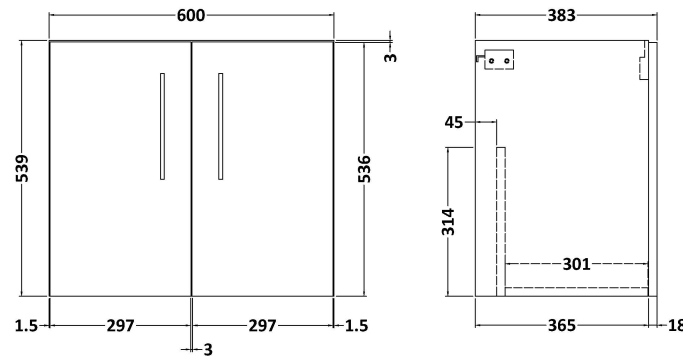

Sales Code: ARN1423A

Description: 600 Wh 2-Door Vanity & Basin 1

Packaging Details

Barcode: 5056678414514

Sales Code: NVF1423

Description: 600 Wh 2-Door Unit (365 Deep)

Product Dimensions

Height (mm):	540
Width (mm):	600
Depth (mm):	383
Nett Weight (kg):	14.2

Packaging Dimensions

Height (mm):	560
Width (mm):	620
Depth (mm):	405
Gross Weight (kg):	14.7

Packaging Data

Box Colour:	Brown Cardboard Box - Printed
Box Qty:	0
Label Size:	0 x 0
Label Colour:	White Label
Label Qty:	0

Outer Box Dimensions (If Applicable)

Height (mm):	
Width (mm):	
Depth (mm):	
Gross Weight (kg):	
Barcode:	5056678402733

Product Details

Country of Origin:	China
Fitting Instruction:	Yes
CE & UKCA:	N/A
FSC Certified Materials:	Yes
Colour:	Satin Anthracite
Construction Method:	Cam & Wood Dowel
Construction Type:	Rigid
Cabinet Finish:	MFC Painted Matt
Fascia Finish:	Mdf Painted Matt
Cabinet Thickness (mm):	16
Fascia Thickness (mm):	18
Drawer Included:	No
Drawer Type:	Not Applicable
No of Shelves:	0
Hinge Type:	95 Degree Soft Close
Hinge Included:	Yes, Supplied
Adjustable Legs:	No, Not Required
Fixings Included:	Yes
Handle Style:	Contemporary
Waste Shroud:	No
Handle Included:	Yes, Supplied
Handle Type:	D-Shape

Sales Code: NVM013

Description: 600 Mid-Edged Basin 1 Th

Product Dimensions

Height (mm):	0
Width (mm):	0
Depth (mm):	0
Nett Weight (kg):	11

Packaging Dimensions

Height (mm):	200
Width (mm):	410
Depth (mm):	630
Gross Weight (kg):	11