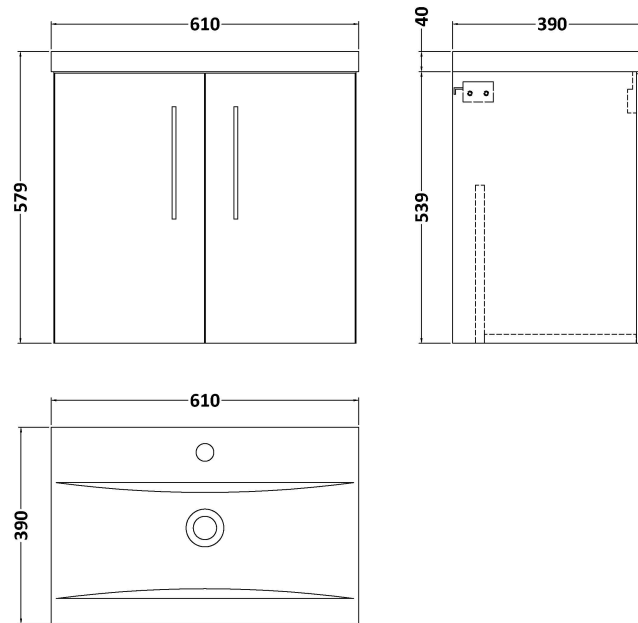

Sales Code: ARN1423A

Description: 600 Wh 2-Door Vanity & Basin 1

Packaging Details

Barcode: 5056678414514

Sales Code: NVF1423

Description: 600 Wh 2-Door Unit (365 Deep)

Product Dimensions

Height (mm):	540
Width (mm):	600
Depth (mm):	383
Nett Weight (kg):	14.2

Packaging Dimensions

Height (mm):	560
Width (mm):	620
Depth (mm):	405
Gross Weight (kg):	14.7

Packaging Data

Box Colour:	Brown Cardboard Box - Printed
Box Qty:	0
Label Size:	0 x 0
Label Colour:	White Label
Label Qty:	0

Outer Box Dimensions (If Applicable)

Height (mm):	
Width (mm):	
Depth (mm):	
Gross Weight (kg):	
Barcode:	5056678402733

Product Details

Country of Origin:	China
Fitting Instruction:	Yes
CE & UKCA:	N/A
FSC Certified Materials:	Yes
Colour:	Satin Anthracite
Construction Method:	Cam & Wood Dowel
Construction Type:	Rigid
Cabinet Finish:	MFC Painted Matt
Fascia Finish:	Mdf Painted Matt
Cabinet Thickness (mm):	16
Fascia Thickness (mm):	18
Drawer Included:	No
Drawer Type:	Not Applicable
No of Shelves:	0
Hinge Type:	95 Degree Soft Close
Hinge Included:	Yes, Supplied
Adjustable Legs:	No, Not Required
Fixings Included:	Yes
Handle Style:	Contemporary
Waste Shroud:	No
Handle Included:	Yes, Supplied
Handle Type:	D-Shape

Sales Code: NVM013

Description: 600 Mid-Edged Basin 1 Th

Product Dimensions

Height (mm):	0
Width (mm):	0
Depth (mm):	0
Nett Weight (kg):	11

Packaging Dimensions

Height (mm):	200
Width (mm):	410
Depth (mm):	630
Gross Weight (kg):	11