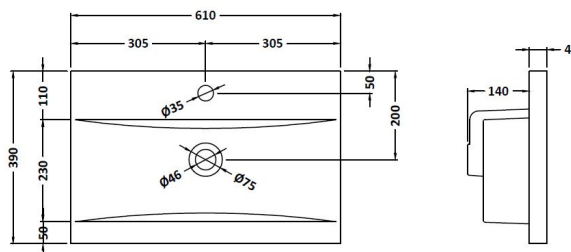

Sales Code: ARN1423A

Description: 600 Wh 2-Door Vanity & Basin 1

Packaging Details

Barcode: 5056678414514

Sales Code: NVF1423

Description: 600 Wh 2-Door Unit (365 Deep)

Product Dimensions

Height (mm):	540
Width (mm):	600
Depth (mm):	383
Nett Weight (kg):	14.2

Packaging Dimensions

Height (mm):	560
Width (mm):	620
Depth (mm):	405
Gross Weight (kg):	14.7

Packaging Data

Box Colour:	Brown Cardboard Box - Printed
Box Qty:	0
Label Size:	0 x 0
Label Colour:	White Label
Label Qty:	0

Outer Box Dimensions (If Applicable)

Height (mm):	
Width (mm):	
Depth (mm):	
Gross Weight (kg):	
Barcode:	5056678402733

Product Details

Country of Origin:	China
Fitting Instruction:	Yes
CE & UKCA:	N/A
FSC Certified Materials:	Yes
Colour:	Satin Anthracite
Construction Method:	Cam & Wood Dowel
Construction Type:	Rigid
Cabinet Finish:	MFC Painted Matt
Fascia Finish:	Mdf Painted Matt
Cabinet Thickness (mm):	16
Fascia Thickness (mm):	18
Drawer Included:	No
Drawer Type:	Not Applicable
No of Shelves:	0
Hinge Type:	95 Degree Soft Close
Hinge Included:	Yes, Supplied
Adjustable Legs:	No, Not Required
Fixings Included:	Yes
Handle Style:	Contemporary
Waste Shroud:	No
Handle Included:	Yes, Supplied
Handle Type:	D-Shape

Sales Code: NVM013

Description: 600 Mid-Edged Basin 1 Th

Product Dimensions

Height (mm):	0
Width (mm):	0
Depth (mm):	0
Nett Weight (kg):	11

Packaging Dimensions

Height (mm):	200
Width (mm):	410
Depth (mm):	630
Gross Weight (kg):	11