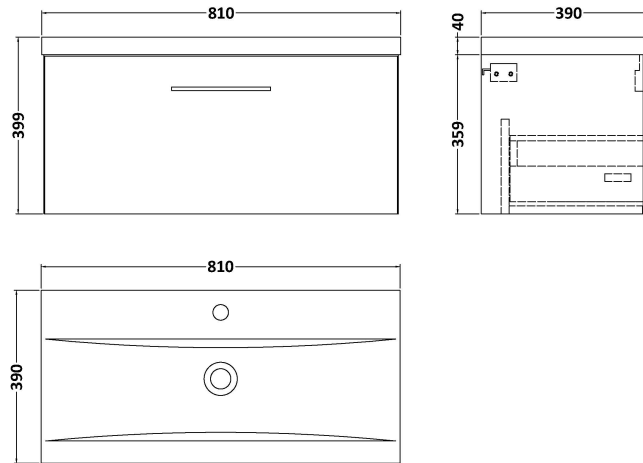

Sales Code: ARN1425A

Description: 800 Wh 1-Drawer Vanity & Basin 1

Packaging Details

Barcode: 5056678414736

Sales Code: NVF1425

Description: 800 Single Drawer Unit (365 Deep)

Product Dimensions

Height (mm):	359
Width (mm):	800
Depth (mm):	383
Nett Weight (kg):	17

Packaging Dimensions

Height (mm):	391
Width (mm):	832
Depth (mm):	391
Gross Weight (kg):	17.5

Packaging Data

Box Colour:	Brown Cardboard Box - Printed
Box Qty:	0
Label Size:	0 x 0
Label Colour:	White Label
Label Qty:	0

Outer Box Dimensions (If Applicable)

Height (mm):	
Width (mm):	
Depth (mm):	
Gross Weight (kg):	
Barcode:	5056678402771

Product Details

Country of Origin:	China
Fitting Instruction:	Yes
CE & UKCA:	N/A
FSC Certified Materials:	Yes
Colour:	Satin Anthracite
Construction Method:	Cam & Wood Dowel
Construction Type:	Rigid
Cabinet Finish:	MFC Painted Matt
Fascia Finish:	Mdf Painted Matt
Cabinet Thickness (mm):	16
Fascia Thickness (mm):	18
Drawer Included:	Yes
Drawer Type:	80mm High Metal S/C Inc Galler
No of Shelves:	0
Hinge Type:	Not Applicable
Hinge Included:	Not Applicable
Adjustable Legs:	No, Not Required
Fixings Included:	Yes
Handle Style:	Contemporary
Waste Shroud:	Yes
Handle Included:	Yes, Supplied
Handle Type:	D-Shape

Sales Code: NVM015

Description: 800 Mid Edged Basin 1 Th

Product Dimensions

Height (mm):	0
Width (mm):	0
Depth (mm):	0
Nett Weight (kg):	15

Packaging Dimensions

Height (mm):	210
Width (mm):	410
Depth (mm):	830
Gross Weight (kg):	15