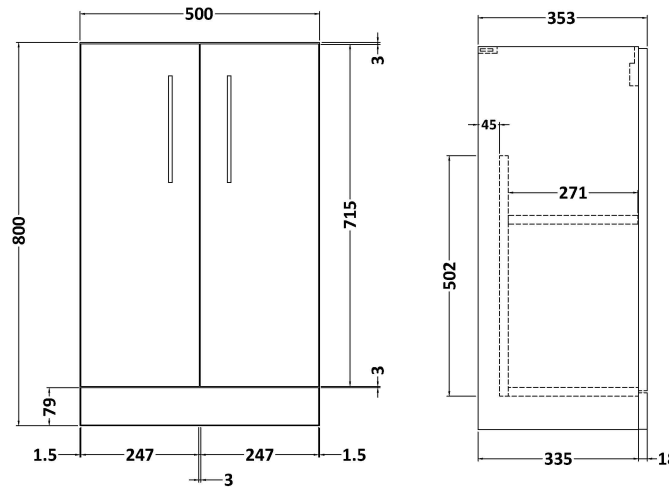

### Product Dimensions

|                   |      |
|-------------------|------|
| Height (mm):      | 800  |
| Width (mm):       | 500  |
| Depth (mm):       | 353  |
| Nett Weight (kg): | 17.5 |

### Packaging Dimensions

|                    |     |
|--------------------|-----|
| Height (mm):       | 835 |
| Width (mm):        | 520 |
| Depth (mm):        | 375 |
| Gross Weight (kg): | 18  |

### Outer Box Dimensions (If Applicable)

|                    |               |
|--------------------|---------------|
| Height (mm):       |               |
| Width (mm):        |               |
| Depth (mm):        |               |
| Gross Weight (kg): |               |
| Barcode:           | 5056678405925 |

**Packaging Dimensions**

|                    |     |
|--------------------|-----|
| Height (mm):       | 555 |
| Width (mm):        | 420 |
| Depth (mm):        | 200 |
| Gross Weight (kg): | 9   |

**Packaging Data**