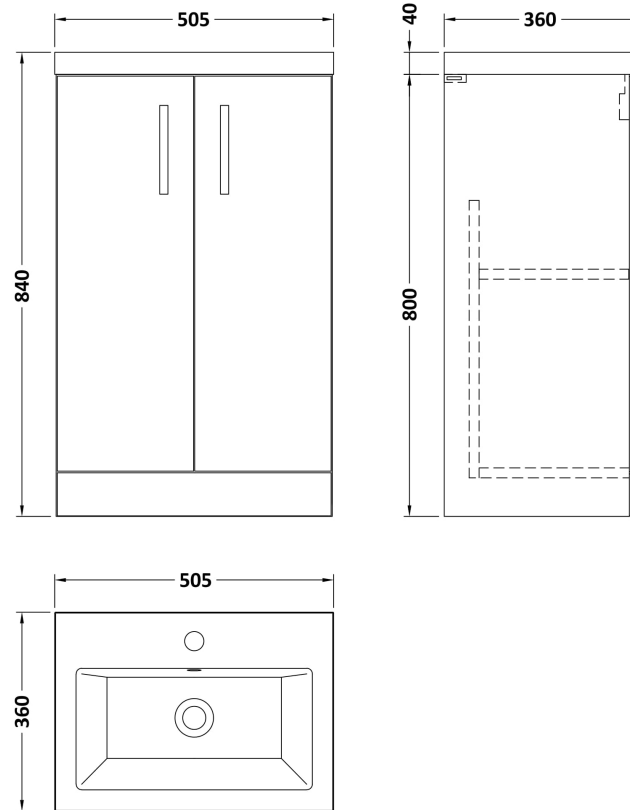

Sales Code: PAL030E

Description: 500 Fs 2-Door Vanity & Ceramic Basin

Packaging Details

Barcode: 5056678414064