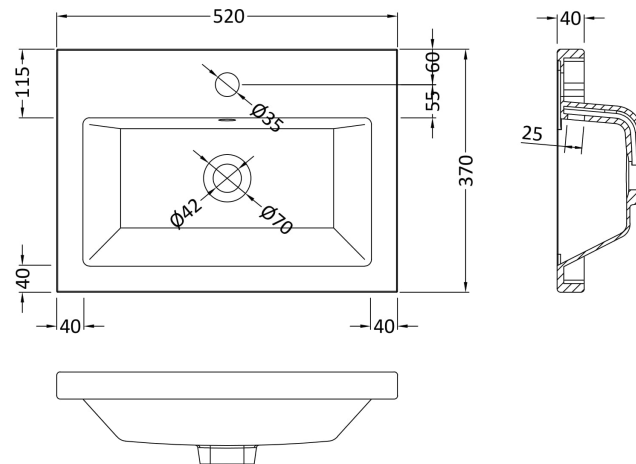

Sales Code: CBM312

Description: Ceramic Rear Tap Basin 505X360

Product Dimensions

Height (mm):	0
Width (mm):	0
Depth (mm):	0
Nett Weight (kg):	9

Packaging Dimensions

Height (mm):	555
Width (mm):	420
Depth (mm):	200
Gross Weight (kg):	9

Packaging Data

Box Colour:	Brown Cardboard Box - Printed
Box Qty:	0
Label Size:	0 x 0
Label Colour:	White Label
Label Qty:	0

Outer Box Dimensions (If Applicable)

Height (mm):	
Width (mm):	
Depth (mm):	
Gross Weight (kg):	
Barcode:	5056211875819

Product Details

Country of Origin:	China
Fitting Instruction:	No
Certification: CE & UKCA:	No
WRAS:	N/A
WRAS No:	N/A
Product Material:	Vitreous China
Fixing Supplied:	No

Pans/Bidets: Trap Style: Not Applicable Includes Seat: Not Applicable

Seats: Seat Type: Not Applicable Material: Not Applicable
Function: Not Applicable Hinge Type: Not Applicable
Hinge Material: Not Applicable

Cisterns: Operating Type: Not Applicable Fittings: Not Applicable
Lever Type: Not Applicable

Basins: Tap Hole: One Taphole Chain Stay Hole: No
Template: Not Required Waste Type Req: Slotted
Overflow Inc: Yes Overflow Cover: Yes
Inner Bowl Depth (mm): 103mm