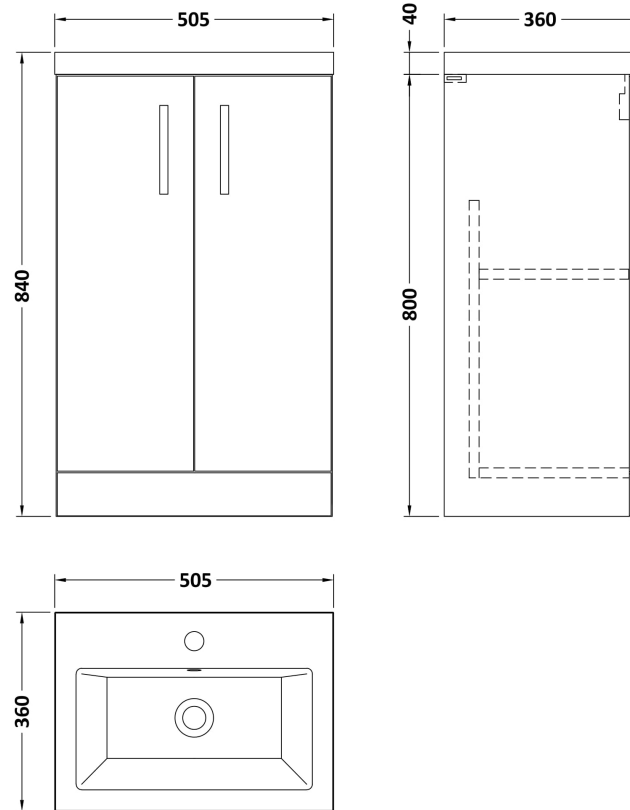

Sales Code: PAL028E

Description: 500 Fs 2-Door Vanity & Ceramic Basin

Packaging Details

Barcode: 5056678414026

Sales Code: NVF1401

Description: 500 Fs 2-Door Unit (335 Deep)

Product Dimensions

Height (mm):	800
Width (mm):	500
Depth (mm):	353
Nett Weight (kg):	17.5

Packaging Dimensions

Height (mm):	835
Width (mm):	520
Depth (mm):	375
Gross Weight (kg):	18

Packaging Data

Box Colour:	Brown Cardboard Box - Printed
Box Qty:	0
Label Size:	0 x 0
Label Colour:	White Label
Label Qty:	0

Outer Box Dimensions (If Applicable)

Height (mm):	
Width (mm):	
Depth (mm):	
Gross Weight (kg):	
Barcode:	5056678402801

Product Details

Country of Origin:	China
Fitting Instruction:	Yes
CE & UKCA:	N/A
FSC Certified Materials:	Yes
Colour:	Satin Anthracite
Construction Method:	Cam & Wood Dowel
Construction Type:	Rigid
Cabinet Finish:	MFC Painted Matt
Fascia Finish:	Mdf Painted Matt
Cabinet Thickness (mm):	16
Fascia Thickness (mm):	18
Drawer Included:	No
Drawer Type:	Not Applicable
No of Shelves:	1
Hinge Type:	95 Degree Soft Close
Hinge Included:	Yes, Supplied
Adjustable Legs:	No, Not Required
Fixings Included:	Yes
Handle Style:	Contemporary
Waste Shroud:	No
Handle Included:	Yes, Supplied
Handle Type:	D-Shape

Sales Code: CBM312

Description: Ceramic Rear Tap Basin 505X360

Product Dimensions

Height (mm):	0
Width (mm):	0
Depth (mm):	0
Nett Weight (kg):	9

Packaging Dimensions

Height (mm):	555
Width (mm):	420
Depth (mm):	200
Gross Weight (kg):	9