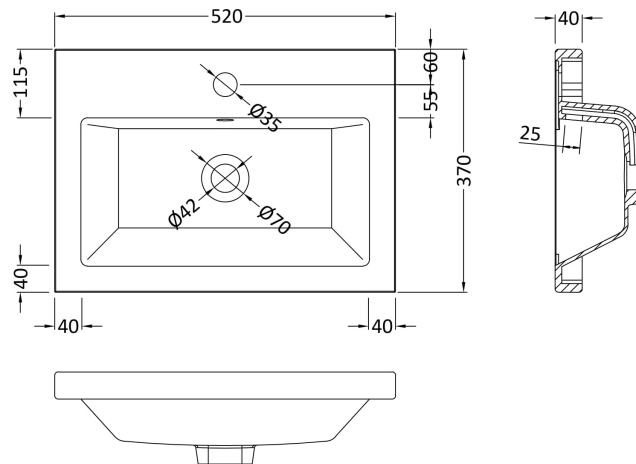

Sales Code: PAL028E

Description: 500 Fs 2-Door Vanity & Ceramic Basin

Packaging Details

Barcode: 5056678414026

Sales Code: NVF1401

Description: 500 Fs 2-Door Unit (335 Deep)

Product Dimensions

Height (mm):	800
Width (mm):	500
Depth (mm):	353
Nett Weight (kg):	17.5

Packaging Dimensions

Height (mm):	835
Width (mm):	520
Depth (mm):	375
Gross Weight (kg):	18

Packaging Data

Box Colour:	Brown Cardboard Box - Printed
Box Qty:	0
Label Size:	0 x 0
Label Colour:	White Label
Label Qty:	0

Outer Box Dimensions (If Applicable)

Height (mm):	
Width (mm):	
Depth (mm):	
Gross Weight (kg):	
Barcode:	5056678402801

Product Details

Country of Origin:	China
Fitting Instruction:	Yes
CE & UKCA:	N/A
FSC Certified Materials:	Yes
Colour:	Satin Anthracite
Construction Method:	Cam & Wood Dowel
Construction Type:	Rigid
Cabinet Finish:	MFC Painted Matt
Fascia Finish:	Mdf Painted Matt
Cabinet Thickness (mm):	16
Fascia Thickness (mm):	18
Drawer Included:	No
Drawer Type:	Not Applicable
No of Shelves:	1
Hinge Type:	95 Degree Soft Close
Hinge Included:	Yes, Supplied
Adjustable Legs:	No, Not Required
Fixings Included:	Yes
Handle Style:	Contemporary
Waste Shroud:	No
Handle Included:	Yes, Supplied
Handle Type:	D-Shape

Sales Code: CBM312

Description: Ceramic Rear Tap Basin 505X360

Product Dimensions

Height (mm):	0
Width (mm):	0
Depth (mm):	0
Nett Weight (kg):	9

Packaging Dimensions

Height (mm):	555
Width (mm):	420
Depth (mm):	200
Gross Weight (kg):	9