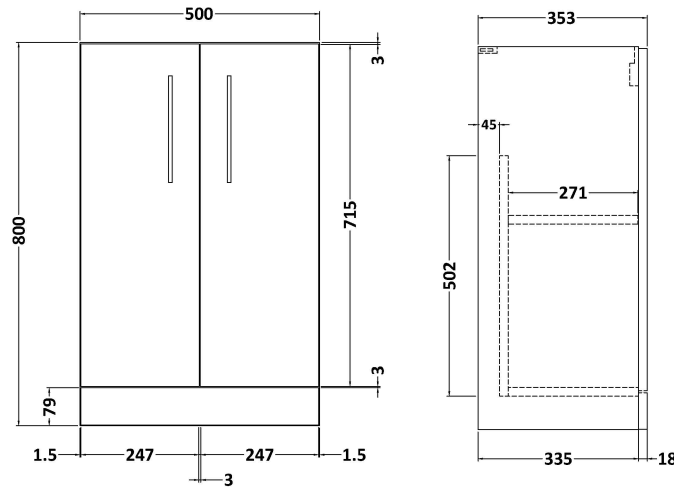

Sales Code: PAL028E

Description: 500 Fs 2-Door Vanity & Ceramic Basin

Packaging Details

Barcode: 5056678414026

Sales Code: NVF1401

Description: 500 Fs 2-Door Unit (335 Deep)

Product Dimensions

Height (mm):	800
Width (mm):	500
Depth (mm):	353
Nett Weight (kg):	17.5

Packaging Dimensions

Height (mm):	835
Width (mm):	520
Depth (mm):	375
Gross Weight (kg):	18

Packaging Data

Box Colour:	Brown Cardboard Box - Printed
Box Qty:	0
Label Size:	0 x 0
Label Colour:	White Label
Label Qty:	0

Outer Box Dimensions (If Applicable)

Height (mm):	
Width (mm):	
Depth (mm):	
Gross Weight (kg):	
Barcode:	5056678402801

Product Details

Country of Origin:	China
Fitting Instruction:	Yes
CE & UKCA:	N/A
FSC Certified Materials:	Yes
Colour:	Satin Anthracite
Construction Method:	Cam & Wood Dowel
Construction Type:	Rigid
Cabinet Finish:	MFC Painted Matt
Fascia Finish:	Mdf Painted Matt
Cabinet Thickness (mm):	16
Fascia Thickness (mm):	18
Drawer Included:	No
Drawer Type:	Not Applicable
No of Shelves:	1
Hinge Type:	95 Degree Soft Close
Hinge Included:	Yes, Supplied
Adjustable Legs:	No, Not Required
Fixings Included:	Yes
Handle Style:	Contemporary
Waste Shroud:	No
Handle Included:	Yes, Supplied
Handle Type:	D-Shape

Sales Code: CBM312

Description: Ceramic Rear Tap Basin 505X360

Product Dimensions

Height (mm):	0
Width (mm):	0
Depth (mm):	0
Nett Weight (kg):	9

Packaging Dimensions

Height (mm):	555
Width (mm):	420
Depth (mm):	200
Gross Weight (kg):	9