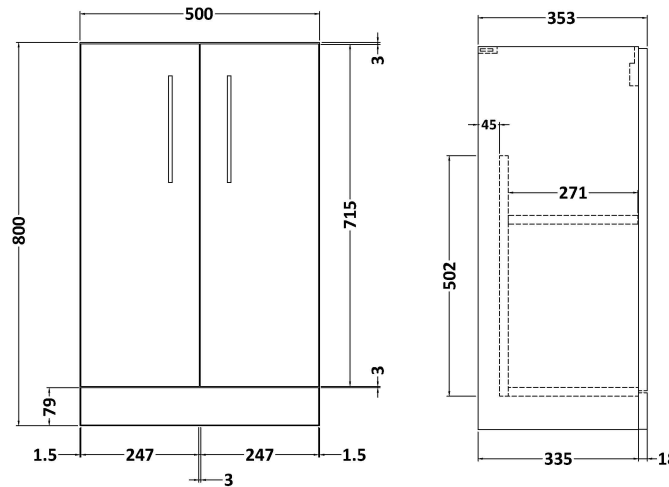

Sales Code: PAL118E

Description: 500 Fs 2-Door Vanity & Ceramic Basin

Packaging Details

Barcode: 5056462679419

Sales Code: NVF801

Description: 500 Fs 2-Door Unit (335 Deep)

Product Dimensions

Height (mm):	800
Width (mm):	500
Depth (mm):	353
Nett Weight (kg):	17.5

Packaging Dimensions

Height (mm):	835
Width (mm):	520
Depth (mm):	375
Gross Weight (kg):	18

Packaging Data

Box Colour:	Brown Cardboard Box - Printed
Box Qty:	0
Label Size:	0 x 0
Label Colour:	White Label
Label Qty:	0

Outer Box Dimensions (If Applicable)

Height (mm):	
Width (mm):	
Depth (mm):	
Gross Weight (kg):	
Barcode:	5056462659923

Product Details

Country of Origin:	China
Fitting Instruction:	No
CE & UKCA:	N/A
FSC Certified Materials:	Yes
Colour:	Satin Green
Construction Method:	Cam & Wood Dowel
Construction Type:	Rigid
Cabinet Finish:	MFC Painted Matt
Fascia Finish:	Mdf Painted Matt
Cabinet Thickness (mm):	16
Fascia Thickness (mm):	18
Drawer Included:	No
Drawer Type:	Not Applicable
No of Shelves:	1
Hinge Type:	95 Degree Soft Close
Hinge Included:	Yes, Supplied
Adjustable Legs:	No, Not Required
Fixings Included:	Yes
Handle Style:	Contemporary
Waste Shroud:	No
Handle Included:	Yes, Supplied
Handle Type:	D-Shape

Sales Code: CBM312

Description: Ceramic Rear Tap Basin 505X360

Product Dimensions

Height (mm):	0
Width (mm):	0
Depth (mm):	0
Nett Weight (kg):	9

Packaging Dimensions

Height (mm):	555
Width (mm):	420
Depth (mm):	200
Gross Weight (kg):	9