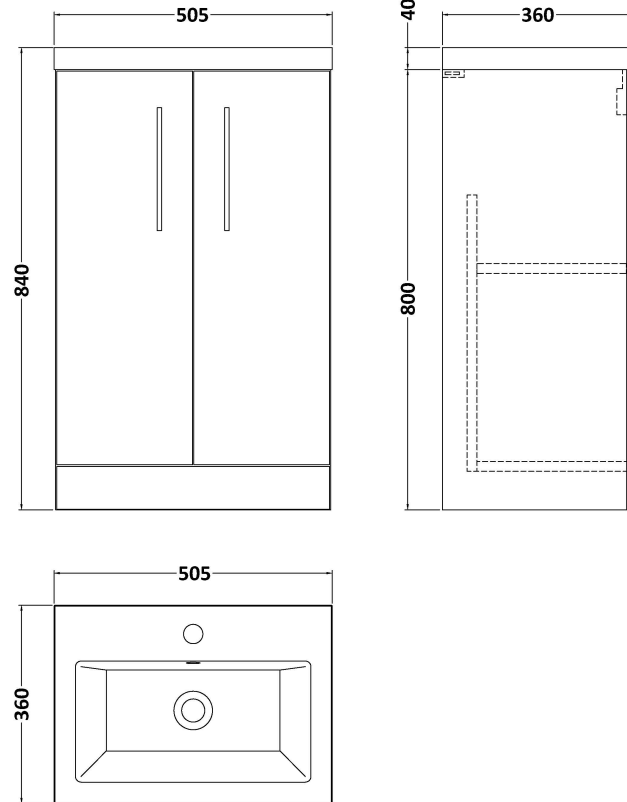

Sales Code: PAL118E

Description: 500 Fs 2-Door Vanity & Ceramic Basin

Packaging Details

Barcode: 5056462679419

Sales Code: NVF801

Description: 500 Fs 2-Door Unit (335 Deep)

Product Dimensions

Height (mm):	800
Width (mm):	500
Depth (mm):	353
Nett Weight (kg):	17.5

Packaging Dimensions

Height (mm):	835
Width (mm):	520
Depth (mm):	375
Gross Weight (kg):	18

Packaging Data

Box Colour:	Brown Cardboard Box - Printed
Box Qty:	0
Label Size:	0 x 0
Label Colour:	White Label
Label Qty:	0

Outer Box Dimensions (If Applicable)

Height (mm):	
Width (mm):	
Depth (mm):	
Gross Weight (kg):	
Barcode:	5056462659923

Product Details

Country of Origin:	China
Fitting Instruction:	No
CE & UKCA:	N/A
FSC Certified Materials:	Yes
Colour:	Satin Green
Construction Method:	Cam & Wood Dowel
Construction Type:	Rigid
Cabinet Finish:	MFC Painted Matt
Fascia Finish:	Mdf Painted Matt
Cabinet Thickness (mm):	16
Fascia Thickness (mm):	18
Drawer Included:	No
Drawer Type:	Not Applicable
No of Shelves:	1
Hinge Type:	95 Degree Soft Close
Hinge Included:	Yes, Supplied
Adjustable Legs:	No, Not Required
Fixings Included:	Yes
Handle Style:	Contemporary
Waste Shroud:	No
Handle Included:	Yes, Supplied
Handle Type:	D-Shape

Sales Code: CBM312

Description: Ceramic Rear Tap Basin 505X360

Product Dimensions

Height (mm):	0
Width (mm):	0
Depth (mm):	0
Nett Weight (kg):	9

Packaging Dimensions

Height (mm):	555
Width (mm):	420
Depth (mm):	200
Gross Weight (kg):	9