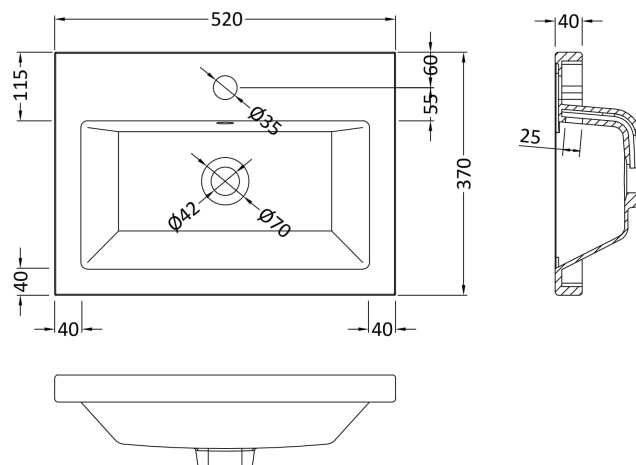

Sales Code: PAL118E

Description: 500 Fs 2-Door Vanity & Ceramic Basin

Packaging Details

Barcode: 5056462679419

Sales Code: NVF801

Description: 500 Fs 2-Door Unit (335 Deep)

Product Dimensions

Height (mm):	800
Width (mm):	500
Depth (mm):	353
Nett Weight (kg):	17.5

Packaging Dimensions

Height (mm):	835
Width (mm):	520
Depth (mm):	375
Gross Weight (kg):	18

Packaging Data

Box Colour:	Brown Cardboard Box - Printed
Box Qty:	0
Label Size:	0 x 0
Label Colour:	White Label
Label Qty:	0

Outer Box Dimensions (If Applicable)

Height (mm):	
Width (mm):	
Depth (mm):	
Gross Weight (kg):	
Barcode:	5056462659923

Product Details

Country of Origin:	China
Fitting Instruction:	No
CE & UKCA:	N/A
FSC Certified Materials:	Yes
Colour:	Satin Green
Construction Method:	Cam & Wood Dowel
Construction Type:	Rigid
Cabinet Finish:	MFC Painted Matt
Fascia Finish:	Mdf Painted Matt
Cabinet Thickness (mm):	16
Fascia Thickness (mm):	18
Drawer Included:	No
Drawer Type:	Not Applicable
No of Shelves:	1
Hinge Type:	95 Degree Soft Close
Hinge Included:	Yes, Supplied
Adjustable Legs:	No, Not Required
Fixings Included:	Yes
Handle Style:	Contemporary
Waste Shroud:	No
Handle Included:	Yes, Supplied
Handle Type:	D-Shape

Sales Code: CBM312

Description: Ceramic Rear Tap Basin 505X360

Product Dimensions

Height (mm):	0
Width (mm):	0
Depth (mm):	0
Nett Weight (kg):	9

Packaging Dimensions

Height (mm):	555
Width (mm):	420
Depth (mm):	200
Gross Weight (kg):	9