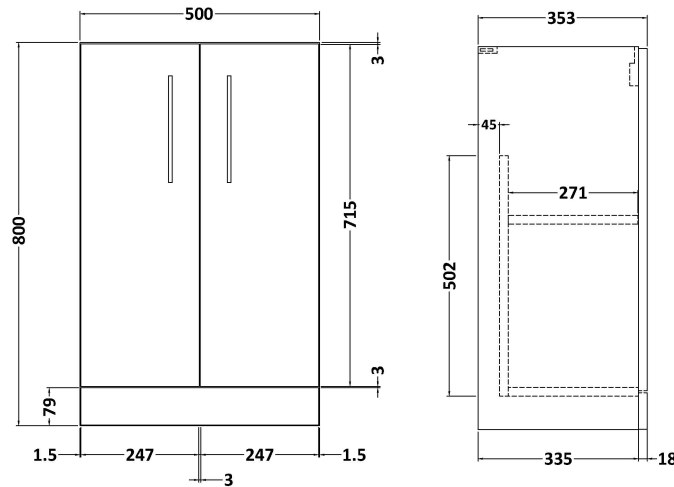

### Product Dimensions

Height (mm):	800
Width (mm):	500
Depth (mm):	353
Nett Weight (kg):	17

### Packaging Dimensions

Height (mm):	835
Width (mm):	520
Depth (mm):	355
Gross Weight (kg):	17.5

### Outer Box Dimensions (If Applicable)

Height (mm):	
Width (mm):	
Depth (mm):	
Gross Weight (kg):	
Barcode:	5056462660585

Sales Code: CBM312

Description: Ceramic Rear Tap Basin 505X360

**Product Dimensions**

Height (mm):	0
Width (mm):	0
Depth (mm):	0
Nett Weight (kg):	9

**Packaging Dimensions**

Height (mm):	555
Width (mm):	420
Depth (mm):	200
Gross Weight (kg):	9