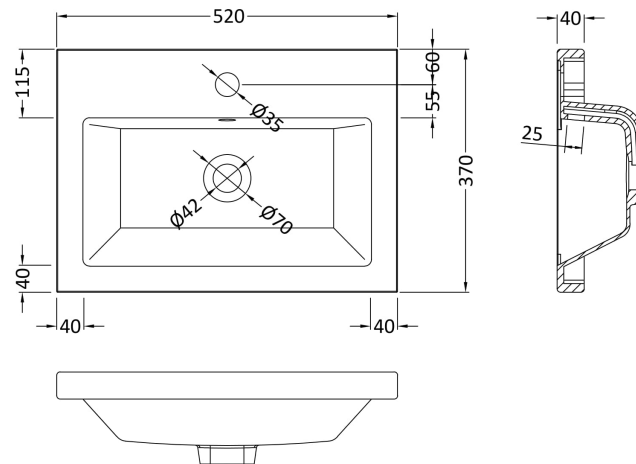

### Product Dimensions

Height (mm):	800
Width (mm):	500
Depth (mm):	353
Nett Weight (kg):	17

### Packaging Dimensions

Height (mm):	835
Width (mm):	520
Depth (mm):	355
Gross Weight (kg):	17.5

### Outer Box Dimensions (If Applicable)

Height (mm):	
Width (mm):	
Depth (mm):	
Gross Weight (kg):	
Barcode:	5056462660585

Sales Code: CBM312

Description: Ceramic Rear Tap Basin 505X360

**Product Dimensions**

Height (mm):	0
Width (mm):	0
Depth (mm):	0
Nett Weight (kg):	9

**Packaging Dimensions**

Height (mm):	555
Width (mm):	420
Depth (mm):	200
Gross Weight (kg):	9