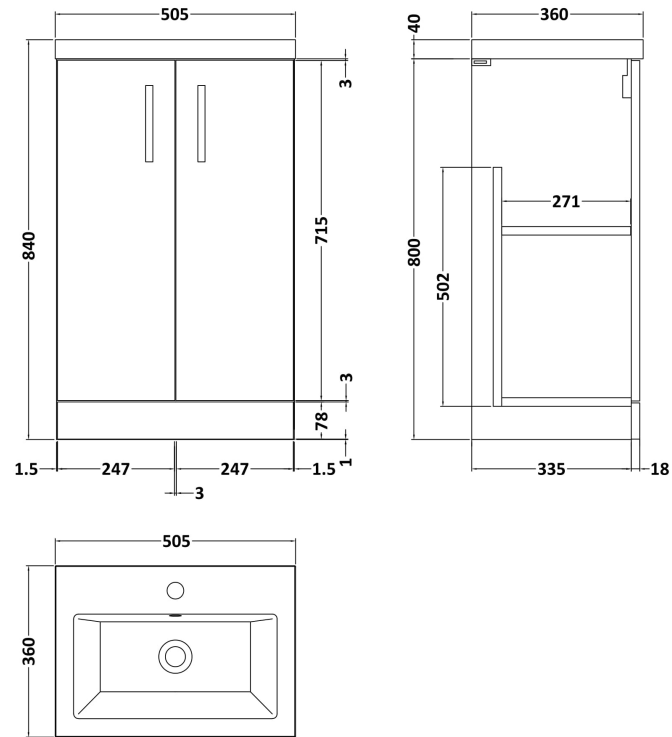

Sales Code: PAL122E

Description: 500 Fs 2-Door Vanity & Ceramic Basin

Packaging Details

Barcode: 5056462679495