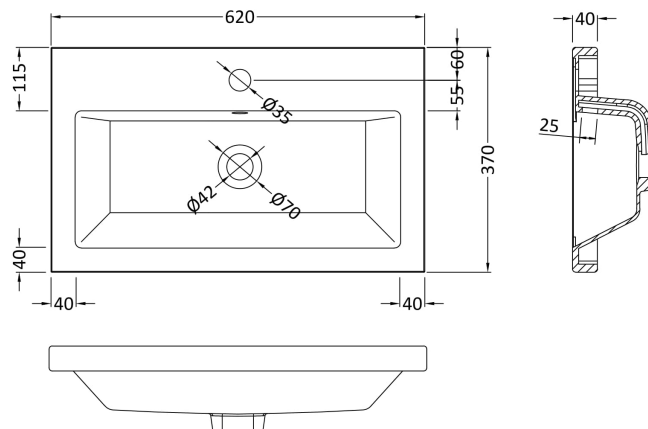

Sales Code: PAL027E

Description: 600 Fs 2-Door Vanity & Ceramic Basin

Packaging Details

Barcode: 5056211886051

Sales Code: NVF103

Description: 600 Fs 2-Door Unit (335 Deep)

Product Dimensions

Height (mm):	800
Width (mm):	600
Depth (mm):	353
Nett Weight (kg):	19.5

Packaging Dimensions

Height (mm):	835
Width (mm):	620
Depth (mm):	375
Gross Weight (kg):	20

Packaging Data

Box Colour:	Brown Cardboard Box - Printed
Box Qty:	0
Label Size:	0 x 0
Label Colour:	Not Applicable
Label Qty:	0

Outer Box Dimensions (If Applicable)

Height (mm):	
Width (mm):	
Depth (mm):	
Gross Weight (kg):	
Barcode:	5056211876090

Product Details

Country of Origin:	China
Fitting Instruction:	No
CE & UKCA:	N/A
FSC Certified Materials:	Yes
Colour:	Gloss White
Construction Method:	Cam & Wood Dowel
Construction Type:	Rigid
Cabinet Finish:	MFC Painted Gloss
Fascia Finish:	Mdf Painted Gloss
Cabinet Thickness (mm):	16
Fascia Thickness (mm):	18
Drawer Included:	No
Drawer Type:	Not Applicable
No of Shelves:	1
Hinge Type:	95 Degree Soft Close
Hinge Included:	Yes, Supplied
Adjustable Legs:	No, Not Required
Fixings Included:	Yes
Handle Style:	Contemporary
Waste Shroud:	No
Handle Included:	Yes
Handle Type:	D-Shape

Sales Code: CBM313

Description: Ceramic Rear Tap Basin 605X360

Product Dimensions

Height (mm):	0
Width (mm):	0
Depth (mm):	0
Nett Weight (kg):	10

Packaging Dimensions

Height (mm):	655
Width (mm):	420
Depth (mm):	200
Gross Weight (kg):	10