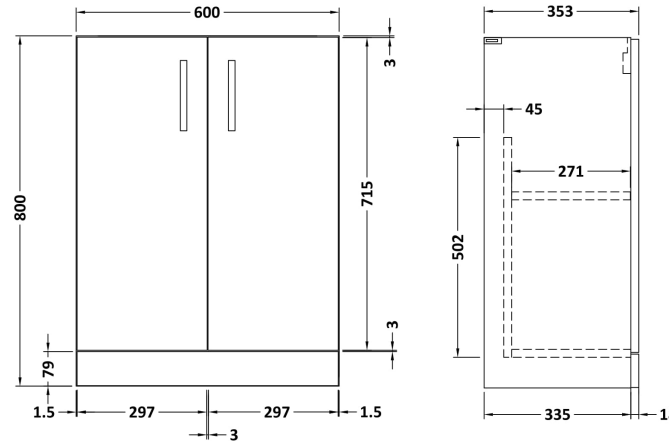

Sales Code: PAL027E

Description: 600 Fs 2-Door Vanity & Ceramic Basin

Packaging Details

Barcode: 5056211886051

Sales Code: NVF103

Description: 600 Fs 2-Door Unit (335 Deep)

Product Dimensions

Height (mm):	800
Width (mm):	600
Depth (mm):	353
Nett Weight (kg):	19.5

Packaging Dimensions

Height (mm):	835
Width (mm):	620
Depth (mm):	375
Gross Weight (kg):	20

Packaging Data

Box Colour:	Brown Cardboard Box - Printed
Box Qty:	0
Label Size:	0 x 0
Label Colour:	Not Applicable
Label Qty:	0

Outer Box Dimensions (If Applicable)

Height (mm):	
Width (mm):	
Depth (mm):	
Gross Weight (kg):	
Barcode:	5056211876090

Product Details

Country of Origin:	China
Fitting Instruction:	No
CE & UKCA:	N/A
FSC Certified Materials:	Yes
Colour:	Gloss White
Construction Method:	Cam & Wood Dowel
Construction Type:	Rigid
Cabinet Finish:	MFC Painted Gloss
Fascia Finish:	Mdf Painted Gloss
Cabinet Thickness (mm):	16
Fascia Thickness (mm):	18
Drawer Included:	No
Drawer Type:	Not Applicable
No of Shelves:	1
Hinge Type:	95 Degree Soft Close
Hinge Included:	Yes, Supplied
Adjustable Legs:	No, Not Required
Fixings Included:	Yes
Handle Style:	Contemporary
Waste Shroud:	No
Handle Included:	Yes
Handle Type:	D-Shape

Sales Code: CBM313

Description: Ceramic Rear Tap Basin 605X360

Product Dimensions

Height (mm):	0
Width (mm):	0
Depth (mm):	0
Nett Weight (kg):	10

Packaging Dimensions

Height (mm):	655
Width (mm):	420
Depth (mm):	200
Gross Weight (kg):	10