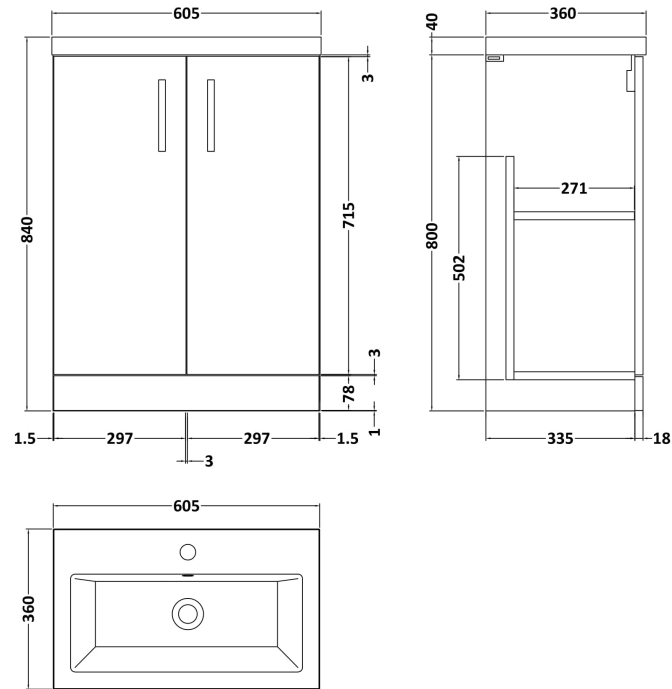

Sales Code: PAL027E

Description: 600 Fs 2-Door Vanity & Ceramic Basin

Packaging Details

Barcode: 5056211886051

Sales Code: NVF103

Description: 600 Fs 2-Door Unit (335 Deep)

Product Dimensions

Height (mm):	800
Width (mm):	600
Depth (mm):	353
Nett Weight (kg):	19.5

Packaging Dimensions

Height (mm):	835
Width (mm):	620
Depth (mm):	375
Gross Weight (kg):	20

Packaging Data

Box Colour:	Brown Cardboard Box - Printed
Box Qty:	0
Label Size:	0 x 0
Label Colour:	Not Applicable
Label Qty:	0

Outer Box Dimensions (If Applicable)

Height (mm):	
Width (mm):	
Depth (mm):	
Gross Weight (kg):	
Barcode:	5056211876090

Product Details

Country of Origin:	China
Fitting Instruction:	No
CE & UKCA:	N/A
FSC Certified Materials:	Yes
Colour:	Gloss White
Construction Method:	Cam & Wood Dowel
Construction Type:	Rigid
Cabinet Finish:	MFC Painted Gloss
Fascia Finish:	Mdf Painted Gloss
Cabinet Thickness (mm):	16
Fascia Thickness (mm):	18
Drawer Included:	No
Drawer Type:	Not Applicable
No of Shelves:	1
Hinge Type:	95 Degree Soft Close
Hinge Included:	Yes, Supplied
Adjustable Legs:	No, Not Required
Fixings Included:	Yes
Handle Style:	Contemporary
Waste Shroud:	No
Handle Included:	Yes
Handle Type:	D-Shape

Sales Code: CBM313

Description: Ceramic Rear Tap Basin 605X360

Product Dimensions

Height (mm):	0
Width (mm):	0
Depth (mm):	0
Nett Weight (kg):	10

Packaging Dimensions

Height (mm):	655
Width (mm):	420
Depth (mm):	200
Gross Weight (kg):	10