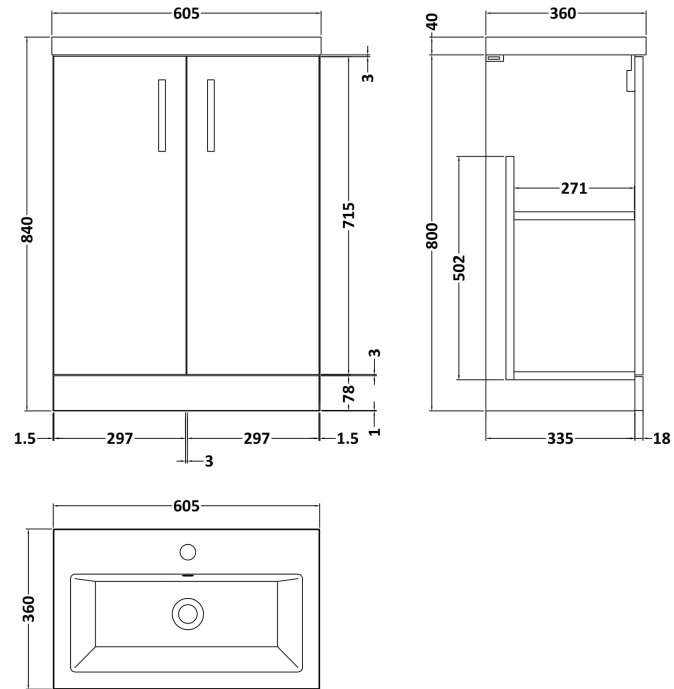

Sales Code: PAL031E

Description: 600 Fs 2-Door Vanity & Ceramic Basin

Packaging Details

Barcode: 5056678414088

Sales Code: NVF2203

Description: 600 Fs 2-Door Unit (335 Deep)

Product Dimensions

Height (mm):	800
Width (mm):	600
Depth (mm):	353
Nett Weight (kg):	19.5

Packaging Dimensions

Height (mm):	835
Width (mm):	620
Depth (mm):	375
Gross Weight (kg):	20

Packaging Data

Box Colour:	Brown Cardboard Box - Printed
Box Qty:	0
Label Size:	0 x 0
Label Colour:	White Label
Label Qty:	0

Outer Box Dimensions (If Applicable)

Height (mm):	
Width (mm):	
Depth (mm):	
Gross Weight (kg):	
Barcode:	5056678405932

Product Details

Country of Origin:	China
Fitting Instruction:	Yes
CE & UKCA:	N/A
FSC Certified Materials:	Yes
Colour:	Satin Grey
Construction Method:	Cam & Wood Dowel
Construction Type:	Rigid
Cabinet Finish:	MFC Painted Matt
Fascia Finish:	Mdf Painted Matt
Cabinet Thickness (mm):	16
Fascia Thickness (mm):	18
Drawer Included:	No
Drawer Type:	Not Applicable
No of Shelves:	1
Hinge Type:	95 Degree Soft Close
Hinge Included:	Yes, Supplied
Adjustable Legs:	No, Not Required
Fixings Included:	Yes
Handle Style:	Contemporary
Waste Shroud:	No
Handle Included:	Yes, Supplied
Handle Type:	D-Shape

Sales Code: CBM313

Description: Ceramic Rear Tap Basin 605X360

Product Dimensions

Height (mm):	0
Width (mm):	0
Depth (mm):	0
Nett Weight (kg):	10

Packaging Dimensions

Height (mm):	655
Width (mm):	420
Depth (mm):	200
Gross Weight (kg):	10