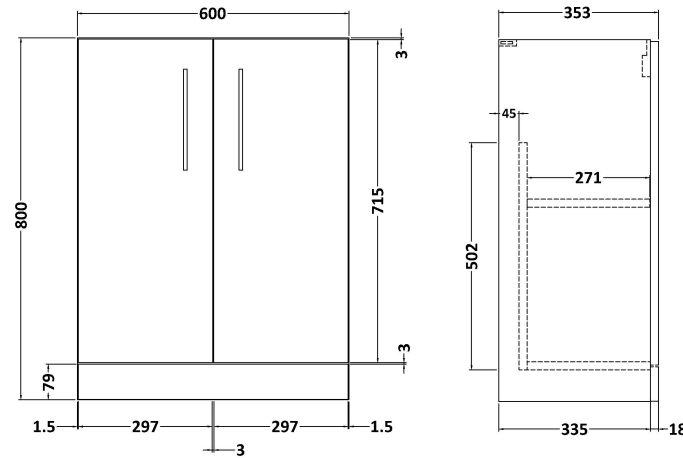

Sales Code: PAL031E

Description: 600 Fs 2-Door Vanity & Ceramic Basin

Packaging Details

Barcode: 5056678414088

Sales Code: NVF2203

Description: 600 Fs 2-Door Unit (335 Deep)

Product Dimensions

Height (mm):	800
Width (mm):	600
Depth (mm):	353
Nett Weight (kg):	19.5

Packaging Dimensions

Height (mm):	835
Width (mm):	620
Depth (mm):	375
Gross Weight (kg):	20

Packaging Data

Box Colour:	Brown Cardboard Box - Printed
Box Qty:	0
Label Size:	0 x 0
Label Colour:	White Label
Label Qty:	0

Outer Box Dimensions (If Applicable)

Height (mm):	
Width (mm):	
Depth (mm):	
Gross Weight (kg):	
Barcode:	5056678405932

Product Details

Country of Origin:	China
Fitting Instruction:	Yes
CE & UKCA:	N/A
FSC Certified Materials:	Yes
Colour:	Satin Grey
Construction Method:	Cam & Wood Dowel
Construction Type:	Rigid
Cabinet Finish:	MFC Painted Matt
Fascia Finish:	Mdf Painted Matt
Cabinet Thickness (mm):	16
Fascia Thickness (mm):	18
Drawer Included:	No
Drawer Type:	Not Applicable
No of Shelves:	1
Hinge Type:	95 Degree Soft Close
Hinge Included:	Yes, Supplied
Adjustable Legs:	No, Not Required
Fixings Included:	Yes
Handle Style:	Contemporary
Waste Shroud:	No
Handle Included:	Yes, Supplied
Handle Type:	D-Shape

Sales Code: CBM313

Description: Ceramic Rear Tap Basin 605X360

Product Dimensions

Height (mm):	0
Width (mm):	0
Depth (mm):	0
Nett Weight (kg):	10

Packaging Dimensions

Height (mm):	655
Width (mm):	420
Depth (mm):	200
Gross Weight (kg):	10