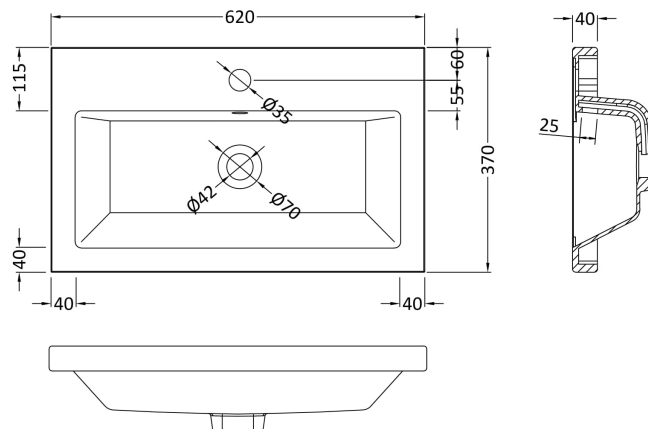

Sales Code: PAL031E

Description: 600 Fs 2-Door Vanity & Ceramic Basin

Packaging Details

Barcode: 5056678414088

Sales Code: NVF2203

Description: 600 Fs 2-Door Unit (335 Deep)

Product Dimensions

Height (mm):	800
Width (mm):	600
Depth (mm):	353
Nett Weight (kg):	19.5

Packaging Dimensions

Height (mm):	835
Width (mm):	620
Depth (mm):	375
Gross Weight (kg):	20

Packaging Data

Box Colour:	Brown Cardboard Box - Printed
Box Qty:	0
Label Size:	0 x 0
Label Colour:	White Label
Label Qty:	0

Outer Box Dimensions (If Applicable)

Height (mm):	
Width (mm):	
Depth (mm):	
Gross Weight (kg):	
Barcode:	5056678405932

Product Details

Country of Origin:	China
Fitting Instruction:	Yes
CE & UKCA:	N/A
FSC Certified Materials:	Yes
Colour:	Satin Grey
Construction Method:	Cam & Wood Dowel
Construction Type:	Rigid
Cabinet Finish:	MFC Painted Matt
Fascia Finish:	Mdf Painted Matt
Cabinet Thickness (mm):	16
Fascia Thickness (mm):	18
Drawer Included:	No
Drawer Type:	Not Applicable
No of Shelves:	1
Hinge Type:	95 Degree Soft Close
Hinge Included:	Yes, Supplied
Adjustable Legs:	No, Not Required
Fixings Included:	Yes
Handle Style:	Contemporary
Waste Shroud:	No
Handle Included:	Yes, Supplied
Handle Type:	D-Shape

Sales Code: CBM313

Description: Ceramic Rear Tap Basin 605X360

Product Dimensions

Height (mm):	0
Width (mm):	0
Depth (mm):	0
Nett Weight (kg):	10

Packaging Dimensions

Height (mm):	655
Width (mm):	420
Depth (mm):	200
Gross Weight (kg):	10