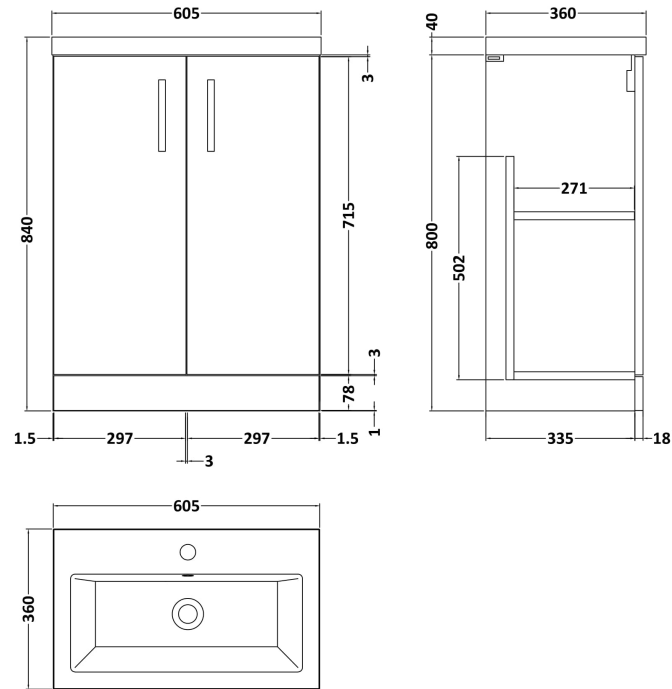

Sales Code: PAL029E

Description: 600 Fs 2-Door Vanity & Ceramic Basin

Packaging Details

Barcode: 5056678414040

Sales Code: NVF1403

Description: 600 Fs 2-Door Unit (335 Deep)

Product Dimensions

Height (mm):	800
Width (mm):	600
Depth (mm):	353
Nett Weight (kg):	19.5

Packaging Dimensions

Height (mm):	835
Width (mm):	620
Depth (mm):	375
Gross Weight (kg):	20

Packaging Data

Box Colour:	Brown Cardboard Box - Printed
Box Qty:	0
Label Size:	0 x 0
Label Colour:	White Label
Label Qty:	0

Outer Box Dimensions (If Applicable)

Height (mm):	
Width (mm):	
Depth (mm):	
Gross Weight (kg):	
Barcode:	5056678402825

Product Details

Country of Origin:	China
Fitting Instruction:	Yes
CE & UKCA:	N/A
FSC Certified Materials:	Yes
Colour:	Satin Anthracite
Construction Method:	Cam & Wood Dowel
Construction Type:	Rigid
Cabinet Finish:	MFC Painted Matt
Fascia Finish:	Mdf Painted Matt
Cabinet Thickness (mm):	16
Fascia Thickness (mm):	18
Drawer Included:	No
Drawer Type:	Not Applicable
No of Shelves:	1
Hinge Type:	95 Degree Soft Close
Hinge Included:	Yes, Supplied
Adjustable Legs:	No, Not Required
Fixings Included:	Yes
Handle Style:	Contemporary
Waste Shroud:	No
Handle Included:	Yes, Supplied
Handle Type:	D-Shape

Sales Code: CBM313

Description: Ceramic Rear Tap Basin 605X360

Product Dimensions

Height (mm):	0
Width (mm):	0
Depth (mm):	0
Nett Weight (kg):	10

Packaging Dimensions

Height (mm):	655
Width (mm):	420
Depth (mm):	200
Gross Weight (kg):	10