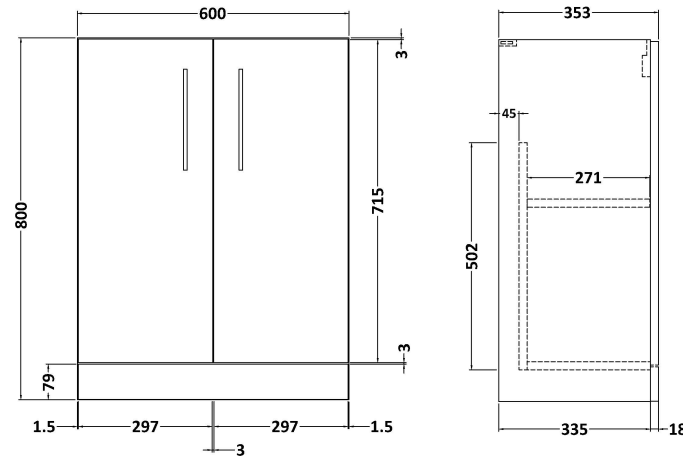

Sales Code: PAL029E

Description: 600 Fs 2-Door Vanity & Ceramic Basin

Packaging Details

Barcode: 5056678414040

Sales Code: NVF1403

Description: 600 Fs 2-Door Unit (335 Deep)

Product Dimensions

Height (mm):	800
Width (mm):	600
Depth (mm):	353
Nett Weight (kg):	19.5

Packaging Dimensions

Height (mm):	835
Width (mm):	620
Depth (mm):	375
Gross Weight (kg):	20

Packaging Data

Box Colour:	Brown Cardboard Box - Printed
Box Qty:	0
Label Size:	0 x 0
Label Colour:	White Label
Label Qty:	0

Outer Box Dimensions (If Applicable)

Height (mm):	
Width (mm):	
Depth (mm):	
Gross Weight (kg):	
Barcode:	5056678402825

Product Details

Country of Origin:	China
Fitting Instruction:	Yes
CE & UKCA:	N/A
FSC Certified Materials:	Yes
Colour:	Satin Anthracite
Construction Method:	Cam & Wood Dowel
Construction Type:	Rigid
Cabinet Finish:	MFC Painted Matt
Fascia Finish:	Mdf Painted Matt
Cabinet Thickness (mm):	16
Fascia Thickness (mm):	18
Drawer Included:	No
Drawer Type:	Not Applicable
No of Shelves:	1
Hinge Type:	95 Degree Soft Close
Hinge Included:	Yes, Supplied
Adjustable Legs:	No, Not Required
Fixings Included:	Yes
Handle Style:	Contemporary
Waste Shroud:	No
Handle Included:	Yes, Supplied
Handle Type:	D-Shape

Sales Code: CBM313

Description: Ceramic Rear Tap Basin 605X360

Product Dimensions

Height (mm):	0
Width (mm):	0
Depth (mm):	0
Nett Weight (kg):	10

Packaging Dimensions

Height (mm):	655
Width (mm):	420
Depth (mm):	200
Gross Weight (kg):	10