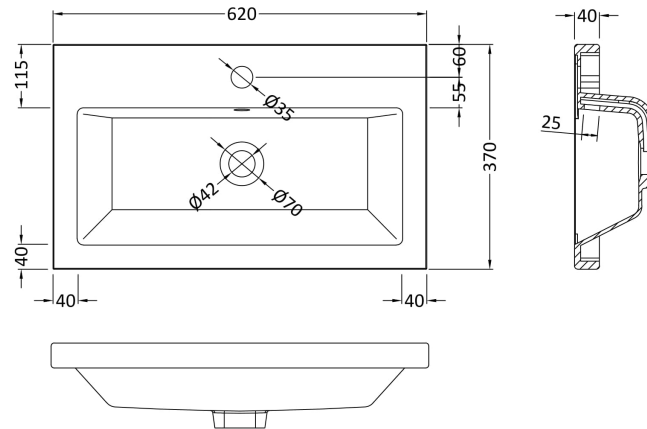

Sales Code: PAL029E

Description: 600 Fs 2-Door Vanity & Ceramic Basin

Packaging Details

Barcode: 5056678414040

Sales Code: NVF1403

Description: 600 Fs 2-Door Unit (335 Deep)

Product Dimensions

Height (mm):	800
Width (mm):	600
Depth (mm):	353
Nett Weight (kg):	19.5

Packaging Dimensions

Height (mm):	835
Width (mm):	620
Depth (mm):	375
Gross Weight (kg):	20

Packaging Data

Box Colour:	Brown Cardboard Box - Printed
Box Qty:	0
Label Size:	0 x 0
Label Colour:	White Label
Label Qty:	0

Outer Box Dimensions (If Applicable)

Height (mm):	
Width (mm):	
Depth (mm):	
Gross Weight (kg):	
Barcode:	5056678402825

Product Details

Country of Origin:	China
Fitting Instruction:	Yes
CE & UKCA:	N/A
FSC Certified Materials:	Yes
Colour:	Satin Anthracite
Construction Method:	Cam & Wood Dowel
Construction Type:	Rigid
Cabinet Finish:	MFC Painted Matt
Fascia Finish:	Mdf Painted Matt
Cabinet Thickness (mm):	16
Fascia Thickness (mm):	18
Drawer Included:	No
Drawer Type:	Not Applicable
No of Shelves:	1
Hinge Type:	95 Degree Soft Close
Hinge Included:	Yes, Supplied
Adjustable Legs:	No, Not Required
Fixings Included:	Yes
Handle Style:	Contemporary
Waste Shroud:	No
Handle Included:	Yes, Supplied
Handle Type:	D-Shape

Sales Code: CBM313

Description: Ceramic Rear Tap Basin 605X360

Product Dimensions

Height (mm):	0
Width (mm):	0
Depth (mm):	0
Nett Weight (kg):	10

Packaging Dimensions

Height (mm):	655
Width (mm):	420
Depth (mm):	200
Gross Weight (kg):	10