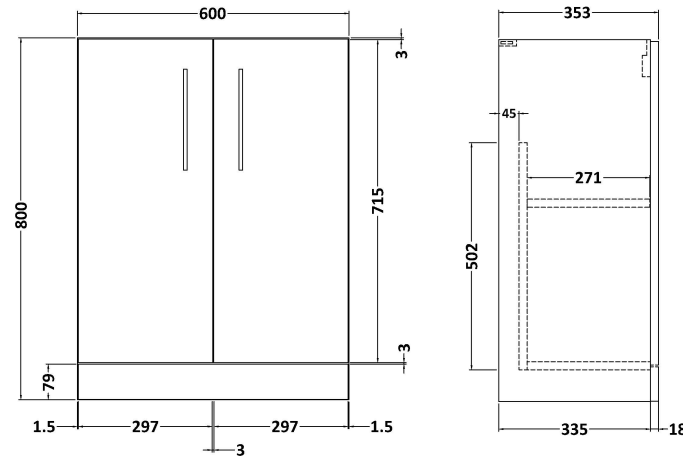

### Product Dimensions

Height (mm):	800
Width (mm):	600
Depth (mm):	353
Nett Weight (kg):	19

### Packaging Dimensions

Height (mm):	835
Width (mm):	620
Depth (mm):	355
Gross Weight (kg):	19.5

### Outer Box Dimensions (If Applicable)

Height (mm):	
Width (mm):	
Depth (mm):	
Gross Weight (kg):	
Barcode:	5056462659961

Sales Code: CBM313

Description: Ceramic Rear Tap Basin 605X360

**Product Dimensions**

Height (mm):	0
Width (mm):	0
Depth (mm):	0
Nett Weight (kg):	10

**Packaging Dimensions**

Height (mm):	655
Width (mm):	420
Depth (mm):	200
Gross Weight (kg):	10