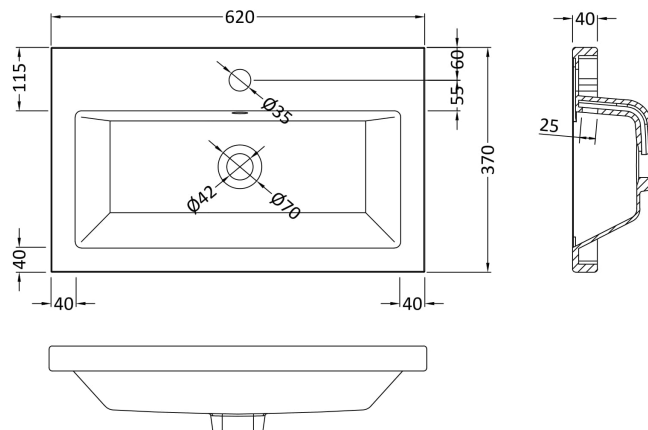

### Product Dimensions

Height (mm):	800
Width (mm):	600
Depth (mm):	353
Nett Weight (kg):	19

### Packaging Dimensions

Height (mm):	835
Width (mm):	620
Depth (mm):	355
Gross Weight (kg):	19.5

### Outer Box Dimensions (If Applicable)

Height (mm):	
Width (mm):	
Depth (mm):	
Gross Weight (kg):	
Barcode:	5056462659961

Sales Code: CBM313

Description: Ceramic Rear Tap Basin 605X360

**Product Dimensions**

Height (mm):	0
Width (mm):	0
Depth (mm):	0
Nett Weight (kg):	10

**Packaging Dimensions**

Height (mm):	655
Width (mm):	420
Depth (mm):	200
Gross Weight (kg):	10