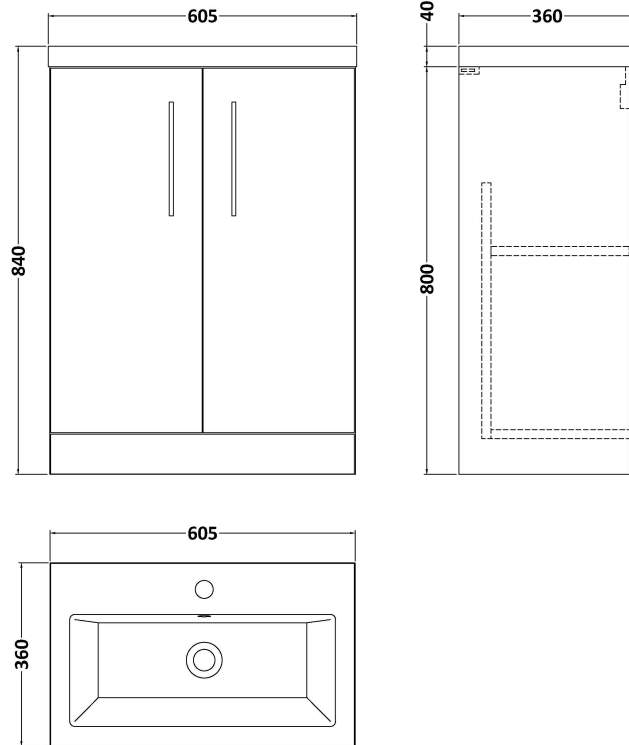

Sales Code: PAL121E

Description: 600 Fs 2-Door Vanity & Ceramic Basin

Packaging Details

Barcode: 5056462679471