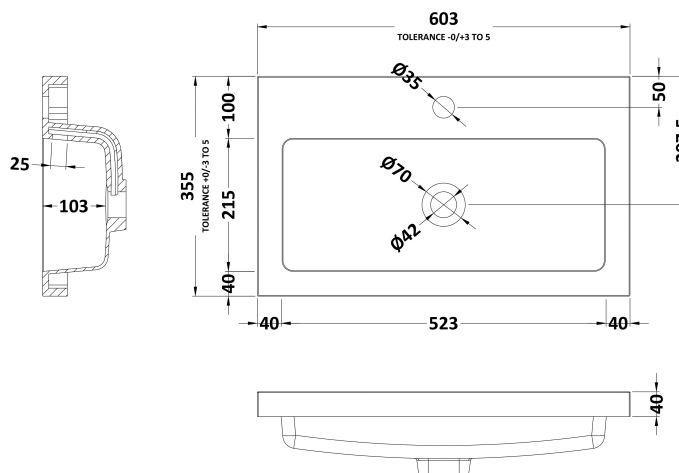

Packaging Dimensions

Height (mm):	835
Width (mm):	620
Depth (mm):	355
Gross Weight (kg):	19.5

Packaging Data

Box Colour:	Brown Cardboard Box
Box Qty:	1
Label Size:	100 x 50
Label Colour:	White Label
Label Qty:	2

Outer Box Dimensions (If Applicable)

Height (mm):	
Width (mm):	
Depth (mm):	
Gross Weight (kg):	
Barcode:	5056462660639

Product Details

Country of Origin:	United Kingdom
Fitting Instruction:	No
CE Certification:	N/A
FSC Certified Materials:	Yes
Colour:	Anthracite Woodgrain
Construction Method:	Cam & Wood Dowel
Construction Type:	Rigid
Cabinet Finish:	MFC Textured Woodgrain
Fascia Finish:	MFC Textured Woodgrain
Cabinet Thickness (mm):	18
Fascia Thickness (mm):	18
Drawer Included:	No
Drawer Type:	Not Applicable
No of Shelves:	1
Hinge Type:	95 Degree Clip-On Soft Close
Hinge Included:	Yes, Supplied
Adjustable Legs:	No, Not Required
Fixings Included:	Yes
Handle Style:	Contemporary
Waste Shroud:	No
Handle Included:	Yes, Supplied
Handle Type:	D-Shape

Sales Code: PMB313

Description: 600 Rear Tap Basin 1Th

Product Dimensions

Height (mm):	355
Width (mm):	603
Depth (mm):	135
Nett Weight (kg):	9.66

Packaging Dimensions

Height (mm):	410
Width (mm):	200
Depth (mm):	650
Gross Weight (kg):	9.66

Packaging Data

Box Colour:	Brown Cardboard Box - Printed
Box Qty:	1
Label Size:	100 x 50
Label Colour:	White Label
Label Qty:	2

Outer Box Dimensions (If Applicable)

Height (mm):	
Width (mm):	
Depth (mm):	
Gross Weight (kg):	
Barcode:	5055369071982