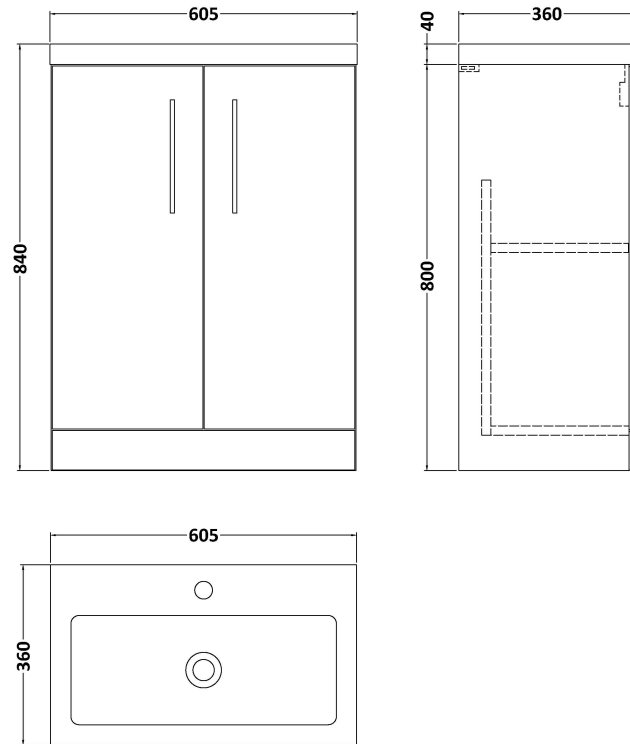

Sales Code: PAL025

Description: 600 Fs 2-Door Vanity & Polymarble Basin

Packaging Details

Barcode: 5056211815846

Sales Code: NVF503CN

Description: 600 Fs 2-Door Unit (335 Deep)

Product Dimensions

Height (mm):	800
Width (mm):	600
Depth (mm):	353
Nett Weight (kg):	19

Packaging Dimensions

Height (mm):	835
Width (mm):	620
Depth (mm):	355
Gross Weight (kg):	19.5

Packaging Data

Box Colour:	Brown Cardboard Box
Box Qty:	1
Label Size:	100 x 50
Label Colour:	White Label
Label Qty:	2

Outer Box Dimensions (If Applicable)

Height (mm):	
Width (mm):	
Depth (mm):	
Gross Weight (kg):	
Barcode:	5056462660639

Product Details

Country of Origin:	United Kingdom
Fitting Instruction:	No
CE Certification:	N/A
FSC Certified Materials:	Yes
Colour:	Anthracite Woodgrain
Construction Method:	Cam & Wood Dowel
Construction Type:	Rigid
Cabinet Finish:	MFC Textured Woodgrain
Fascia Finish:	MFC Textured Woodgrain
Cabinet Thickness (mm):	18
Fascia Thickness (mm):	18
Drawer Included:	No
Drawer Type:	Not Applicable
No of Shelves:	1
Hinge Type:	95 Degree Clip-On Soft Close
Hinge Included:	Yes, Supplied
Adjustable Legs:	No, Not Required
Fixings Included:	Yes
Handle Style:	Contemporary
Waste Shroud:	No
Handle Included:	Yes, Supplied
Handle Type:	D-Shape

Sales Code: PMB313

Description: 600 Rear Tap Basin 1Th

Product Dimensions

Height (mm):	355
Width (mm):	603
Depth (mm):	135
Nett Weight (kg):	9.66

Packaging Dimensions

Height (mm):	410
Width (mm):	200
Depth (mm):	650
Gross Weight (kg):	9.66