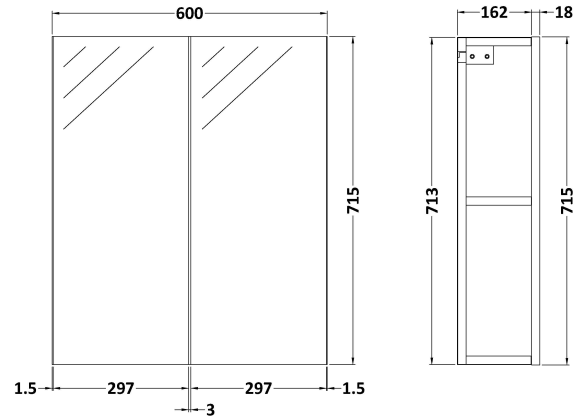

Sales Code: OFF117

Description: 600 Mirror Cab-50/50 Split (180mm Deep)

Product Dimensions

Height (mm):	715
Width (mm):	600
Depth (mm):	182
Nett Weight (kg):	21

Packaging Dimensions

Height (mm):	735
Width (mm):	620
Depth (mm):	202
Gross Weight (kg):	21

Packaging Data

Box Colour:	Brown Cardboard Box
Box Qty:	0
Label Size:	0 x 0
Label Colour:	Not Applicable
Label Qty:	0

Outer Box Dimensions (If Applicable)

Height (mm):	
Width (mm):	
Depth (mm):	
Gross Weight (kg):	
Barcode:	5055275826911

Product Details

Country of Origin:	China
Fitting Instruction:	Yes
CE & UKCA:	No
FSC Certified Materials:	Yes
Colour:	Gloss White
Construction Method:	Cam & Wood Dowel
Construction Type:	Rigid
Cabinet Finish:	MFC Painted Gloss
Fascia Finish:	Mdf Painted Gloss
Cabinet Thickness (mm):	16
Fascia Thickness (mm):	18
Drawer Included:	No
Drawer Type:	Not Applicable
No of Shelves:	1
Hinge Type:	95 Degree Clip-On Soft Close
Hinge Included:	Yes
Adjustable Legs:	No
Fixings Included:	Yes
Handle Style:	Not Applicable
Waste Shroud:	No
Handle Included:	No
Handle Type:	Handleless