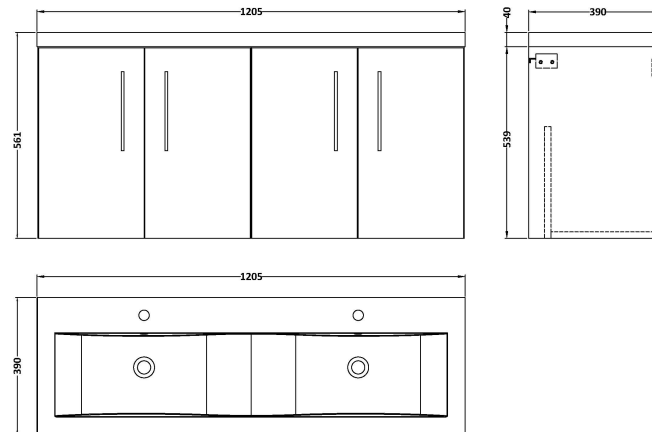

Sales Code: ARN1423F

Description: 1200 Wh 4-Door Vanity & Double Basin

Packaging Details

Barcode: 5056678414590

Sales Code: NVF1423

Description: 600 Wh 2-Door Unit (365 Deep)

Product Dimensions

Height (mm):	540
Width (mm):	600
Depth (mm):	383
Nett Weight (kg):	14.2

Packaging Dimensions

Height (mm):	560
Width (mm):	620
Depth (mm):	405
Gross Weight (kg):	14.7

Packaging Data

Box Colour:	Brown Cardboard Box - Printed
Box Qty:	0
Label Size:	0 x 0
Label Colour:	White Label
Label Qty:	0

Outer Box Dimensions (If Applicable)

Height (mm):	
Width (mm):	
Depth (mm):	
Gross Weight (kg):	
Barcode:	5056678402733

Product Details

Country of Origin:	China
Fitting Instruction:	Yes
CE & UKCA:	N/A
FSC Certified Materials:	Yes
Colour:	Satin Anthracite
Construction Method:	Cam & Wood Dowel
Construction Type:	Rigid
Cabinet Finish:	MFC Painted Matt
Fascia Finish:	Mdf Painted Matt
Cabinet Thickness (mm):	16
Fascia Thickness (mm):	18
Drawer Included:	No
Drawer Type:	Not Applicable
No of Shelves:	0
Hinge Type:	95 Degree Soft Close
Hinge Included:	Yes, Supplied
Adjustable Legs:	No, Not Required
Fixings Included:	Yes
Handle Style:	Contemporary
Waste Shroud:	No
Handle Included:	Yes, Supplied
Handle Type:	D-Shape

Sales Code: CBM424

Description: Double Ceramic Basin 1208X392

Product Dimensions

Height (mm):	0
Width (mm):	0
Depth (mm):	0
Nett Weight (kg):	27

Packaging Dimensions

Height (mm):	205
Width (mm):	1270
Depth (mm):	510
Gross Weight (kg):	27