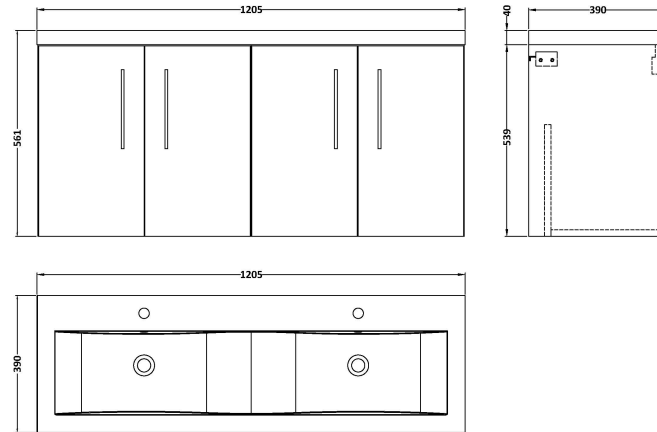

Sales Code: ARN823F

Description: 1200 Wh 4-Door Vanity & Double Basin

Packaging Details

Barcode: 5056462670133

Sales Code: NVF823

Description: 600 Wh 2-Door Unit (365 Deep)

Product Dimensions

Height (mm):	540
Width (mm):	600
Depth (mm):	383
Nett Weight (kg):	14.2

Packaging Dimensions

Height (mm):	560
Width (mm):	620
Depth (mm):	405
Gross Weight (kg):	14.7

Packaging Data

Box Colour:	Brown Cardboard Box - Printed
Box Qty:	0
Label Size:	0 x 0
Label Colour:	White Label
Label Qty:	0

Outer Box Dimensions (If Applicable)

Height (mm):	
Width (mm):	
Depth (mm):	
Gross Weight (kg):	
Barcode:	5056462658049

Product Details

Country of Origin:	China
Fitting Instruction:	No
CE & UKCA:	N/A
FSC Certified Materials:	Yes
Colour:	Satin Green
Construction Method:	Cam & Wood Dowel
Construction Type:	Rigid
Cabinet Finish:	MFC Painted Matt
Fascia Finish:	Mdf Painted Matt
Cabinet Thickness (mm):	16
Fascia Thickness (mm):	18
Drawer Included:	No
Drawer Type:	Not Applicable
No of Shelves:	0
Hinge Type:	95 Degree Soft Close
Hinge Included:	Yes, Supplied
Adjustable Legs:	No, Not Required
Fixings Included:	Yes
Handle Style:	Contemporary
Waste Shroud:	No
Handle Included:	Yes, Supplied
Handle Type:	D-Shape

Sales Code: CBM424

Description: Double Ceramic Basin 1208X392

Product Dimensions

Height (mm):	0
Width (mm):	0
Depth (mm):	0
Nett Weight (kg):	27

Packaging Dimensions

Height (mm):	205
Width (mm):	1270
Depth (mm):	510
Gross Weight (kg):	27