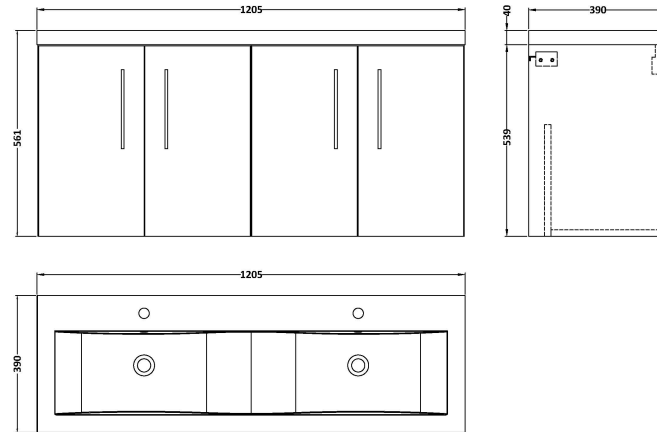

Sales Code: ARN1723F

Description: 1200 Wh 4-Door Vanity & Double Basin

Packaging Details

Barcode: 5056462670256