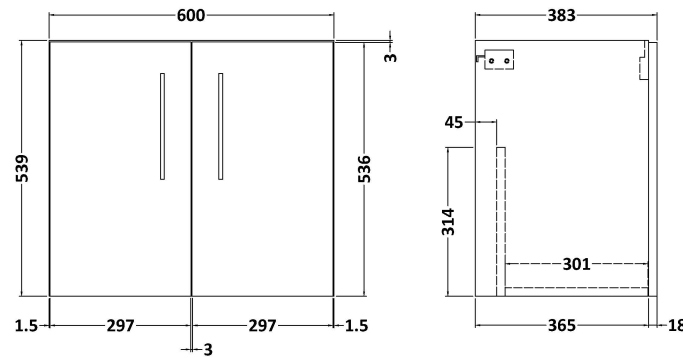

### Product Dimensions

Height (mm):	539
Width (mm):	600
Depth (mm):	383
Nett Weight (kg):	14.2

### Packaging Dimensions

Height (mm):	560
Width (mm):	620
Depth (mm):	405
Gross Weight (kg):	14.7

### Outer Box Dimensions (If Applicable)

Height (mm):	
Width (mm):	
Depth (mm):	
Gross Weight (kg):	
Barcode:	5056462611402

### Packaging Dimensions

Height (mm):	205
Width (mm):	1270
Depth (mm):	510
Gross Weight (kg):	27