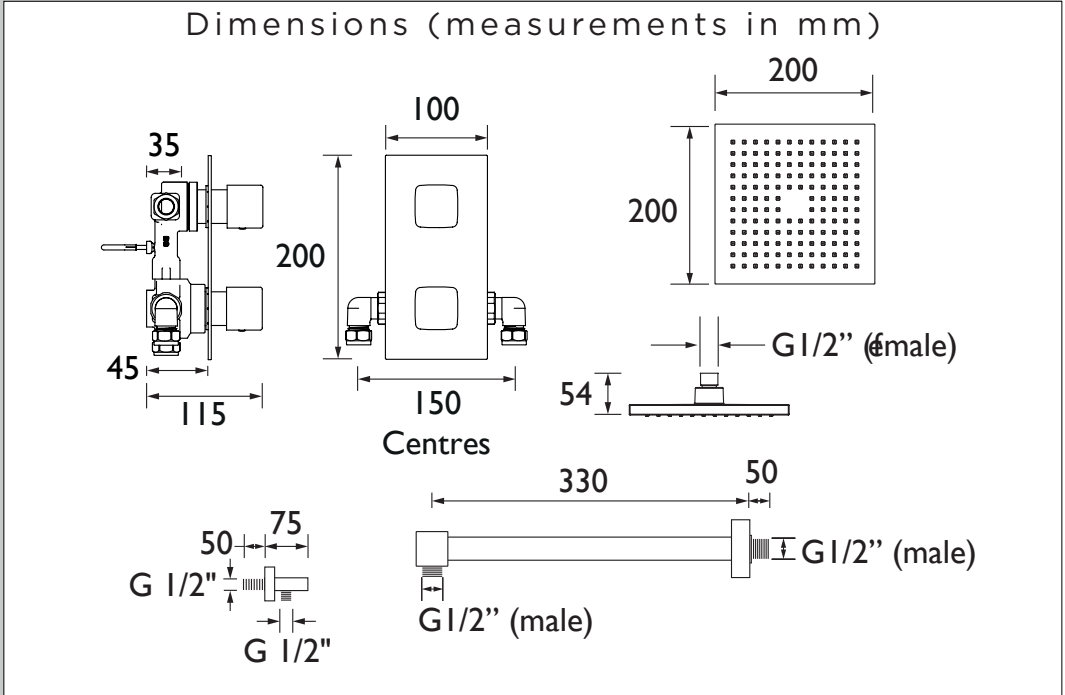

COBALT SHWR PK2

COBALT Shower Range Cobalt Shower Pack 2 Complete

Specification

Style:	Contemporary
Finish/Colour:	Chrome Plated
Main Construction Material:	Brass; ABS
No of Controls:	3
Shower Type:	Dual Control
Shower Head Type:	Fixed Head and Handset
Valve/Cartridge Type:	3/4" Ceramic Disc Valve 1/4 turn
Maximum Hot Water Supply Temperature °C:	65
Maximum Static Pressure: (bar)	10
Plumbing System Suitability:	Suitable for all plumbing systems
Working Pressure Range:	Min: 0.2 bar, Max: 5 bar
Connection Inlet:	15mm Compression
Connection Outlet:	G 1/2"
Isolation Valve Included:	No
Check Valve Included:	Yes

Features:

- Integral two outlet diverter
- 200mm square fixed head with shower arm
- Single function handset and hose with integral handset holder and wall outlet

Product Certifications:

For more products, visit our website:
<http://www.bristan.com>

Flow Rates (l/min)

System Pressure (bar)	0.2	0.5	1	2	3	5
Outlet 1	6.9	12.8	19	27.6	33.8	43.6
Outlet 2	6.7	12.5	18.5	27	33	42.6

TECHNICAL
DATA
SHEET

BRISTAN
TAPS & SHOWERS

D1