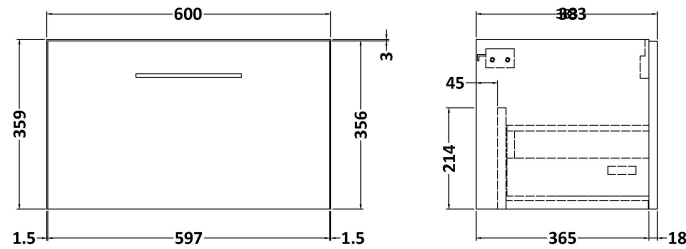

Sales Code: ARN122F

Description: 1200 Wh 2-Drawer Vanity & Double Basin

Packaging Details

Barcode: 5056462669861

Sales Code: NVF122

Description: 600 Single Drawer Unit (365 Deep)

Product Dimensions

Height (mm):	359
Width (mm):	600
Depth (mm):	383
Nett Weight (kg):	13

Packaging Dimensions

Height (mm):	391
Width (mm):	632
Depth (mm):	391
Gross Weight (kg):	13.5

Packaging Data

Box Colour:	Brown Cardboard Box - Printed
Box Qty:	0
Label Size:	0 x 0
Label Colour:	Not Applicable
Label Qty:	0

Outer Box Dimensions (If Applicable)

Height (mm):	
Width (mm):	
Depth (mm):	
Gross Weight (kg):	
Barcode:	5056462660783

Product Details

Country of Origin:	China
Fitting Instruction:	No
CE & UKCA:	N/A
FSC Certified Materials:	Yes
Colour:	Gloss White
Construction Method:	Cam & Wood Dowel
Construction Type:	Rigid
Cabinet Finish:	MFC Painted Gloss
Fascia Finish:	Mdf Painted Gloss
Cabinet Thickness (mm):	16
Fascia Thickness (mm):	18
Drawer Included:	Yes
Drawer Type:	80mm High Metal S/C Inc Galler
No of Shelves:	0
Hinge Type:	Not Applicable
Hinge Included:	Not Applicable
Adjustable Legs:	No, Not Required
Fixings Included:	Yes
Handle Style:	Contemporary
Waste Shroud:	Yes
Handle Included:	Yes, Supplied
Handle Type:	D-Shape

Sales Code: CBM424

Description: Double Ceramic Basin 1208X392

Product Dimensions

Height (mm):	0
Width (mm):	0
Depth (mm):	0
Nett Weight (kg):	27

Packaging Dimensions

Height (mm):	205
Width (mm):	1270
Depth (mm):	510
Gross Weight (kg):	27