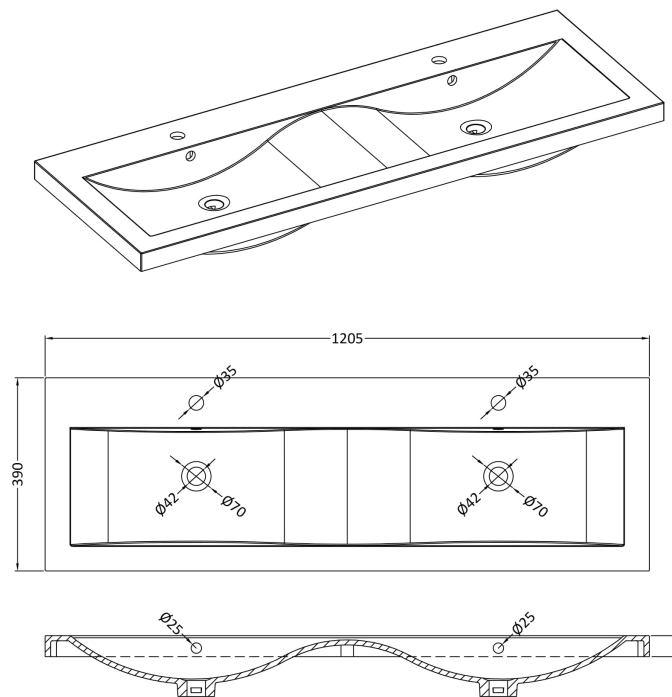

Packaging Dimensions

Height (mm):	391
Width (mm):	632
Depth (mm):	391
Gross Weight (kg):	13.5

Packaging Data

Box Colour:	Brown Cardboard Box - Printed
Box Qty:	0
Label Size:	0 x 0
Label Colour:	Not Applicable
Label Qty:	0

Outer Box Dimensions (If Applicable)

Height (mm):	
Width (mm):	
Depth (mm):	
Gross Weight (kg):	
Barcode:	5056462660783

Product Details

Country of Origin:	China
Fitting Instruction:	No
CE & UKCA:	N/A
FSC Certified Materials:	Yes
Colour:	Gloss White
Construction Method:	Cam & Wood Dowel
Construction Type:	Rigid
Cabinet Finish:	MFC Painted Gloss
Fascia Finish:	Mdf Painted Gloss
Cabinet Thickness (mm):	16
Fascia Thickness (mm):	18
Drawer Included:	Yes
Drawer Type:	80mm High Metal S/C Inc Galler
No of Shelves:	0
Hinge Type:	Not Applicable
Hinge Included:	Not Applicable
Adjustable Legs:	No, Not Required
Fixings Included:	Yes
Handle Style:	Contemporary
Waste Shroud:	Yes
Handle Included:	Yes, Supplied
Handle Type:	D-Shape

Sales Code: CBM424

Description: Double Ceramic Basin 1208X392

Product Dimensions

Height (mm):	0
Width (mm):	0
Depth (mm):	0
Nett Weight (kg):	27

Packaging Dimensions

Height (mm):	205
Width (mm):	1270
Depth (mm):	510
Gross Weight (kg):	27

Basins: Tap Hole: Two Tapholes Chain Stay Hole: No
Template: Not Required Waste Type Req: Slotted
Overflow Inc: Yes Overflow Cover: Yes
Inner Bowl Depth (mm): 103 mm