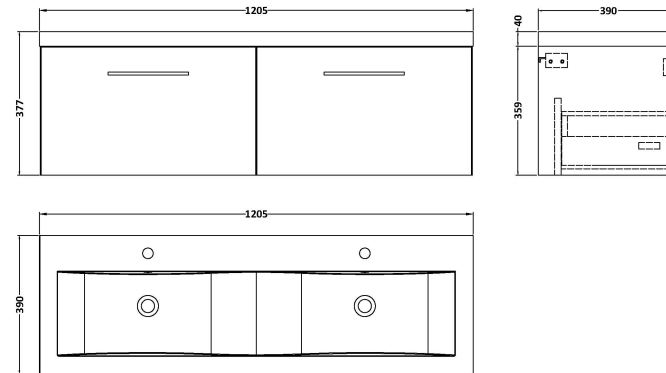

Sales Code: ARN122F

Description: 1200 Wh 2-Drawer Vanity & Double Basin

Packaging Details

Barcode: 5056462669861

Sales Code: NVF122

Description: 600 Single Drawer Unit (365 Deep)

Product Dimensions

Height (mm):	359
Width (mm):	600
Depth (mm):	383
Nett Weight (kg):	13

Packaging Dimensions

Height (mm):	391
Width (mm):	632
Depth (mm):	391
Gross Weight (kg):	13.5

Packaging Data

Box Colour:	Brown Cardboard Box - Printed
Box Qty:	0
Label Size:	0 x 0
Label Colour:	Not Applicable
Label Qty:	0

Outer Box Dimensions (If Applicable)

Height (mm):	
Width (mm):	
Depth (mm):	
Gross Weight (kg):	
Barcode:	5056462660783

Product Details

Country of Origin:	China
Fitting Instruction:	No
CE & UKCA:	N/A
FSC Certified Materials:	Yes
Colour:	Gloss White
Construction Method:	Cam & Wood Dowel
Construction Type:	Rigid
Cabinet Finish:	MFC Painted Gloss
Fascia Finish:	Mdf Painted Gloss
Cabinet Thickness (mm):	16
Fascia Thickness (mm):	18
Drawer Included:	Yes
Drawer Type:	80mm High Metal S/C Inc Galler
No of Shelves:	0
Hinge Type:	Not Applicable
Hinge Included:	Not Applicable
Adjustable Legs:	No, Not Required
Fixings Included:	Yes
Handle Style:	Contemporary
Waste Shroud:	Yes
Handle Included:	Yes, Supplied
Handle Type:	D-Shape

Sales Code: CBM424

Description: Double Ceramic Basin 1208X392

Product Dimensions

Height (mm):	0
Width (mm):	0
Depth (mm):	0
Nett Weight (kg):	27

Packaging Dimensions

Height (mm):	205
Width (mm):	1270
Depth (mm):	510
Gross Weight (kg):	27