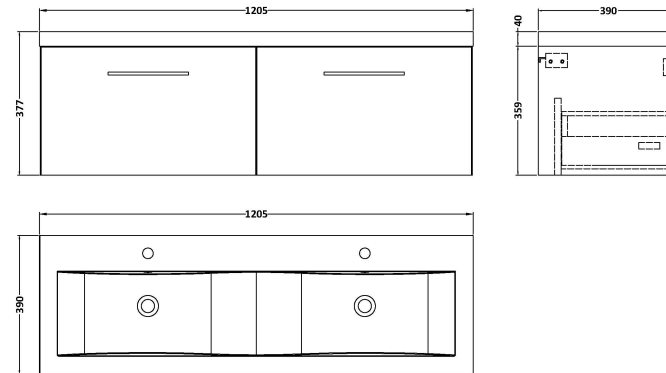

Sales Code: ARN2222F

Description: 1200 Wh 2-Drawer Vanity & Double Basin

Packaging Details

Barcode: 5056678415276

Sales Code: NVF2222

Description: 600 Single Drawer Unit (365 Deep)

Product Dimensions

Height (mm):	359
Width (mm):	600
Depth (mm):	383
Nett Weight (kg):	13

Packaging Dimensions

Height (mm):	391
Width (mm):	632
Depth (mm):	391
Gross Weight (kg):	13.5

Packaging Data

Box Colour:	Brown Cardboard Box - Printed
Box Qty:	0
Label Size:	0 x 0
Label Colour:	White Label
Label Qty:	0

Outer Box Dimensions (If Applicable)

Height (mm):	
Width (mm):	
Depth (mm):	
Gross Weight (kg):	
Barcode:	5056678406014

Product Details

Country of Origin:	China
Fitting Instruction:	Yes
CE & UKCA:	N/A
FSC Certified Materials:	Yes
Colour:	Satin Grey
Construction Method:	Cam & Wood Dowel
Construction Type:	Rigid
Cabinet Finish:	MFC Painted Matt
Fascia Finish:	Mdf Painted Matt
Cabinet Thickness (mm):	16
Fascia Thickness (mm):	18
Drawer Included:	Yes
Drawer Type:	80mm High Metal S/C Inc Galler
No of Shelves:	0
Hinge Type:	Not Applicable
Hinge Included:	Not Applicable
Adjustable Legs:	No, Not Required
Fixings Included:	Yes
Handle Style:	Contemporary
Waste Shroud:	Yes
Handle Included:	Yes, Supplied
Handle Type:	D-Shape

Sales Code: CBM424

Description: Double Ceramic Basin 1208X392

Product Dimensions

Height (mm):	0
Width (mm):	0
Depth (mm):	0
Nett Weight (kg):	27

Packaging Dimensions

Height (mm):	205
Width (mm):	1270
Depth (mm):	510
Gross Weight (kg):	27