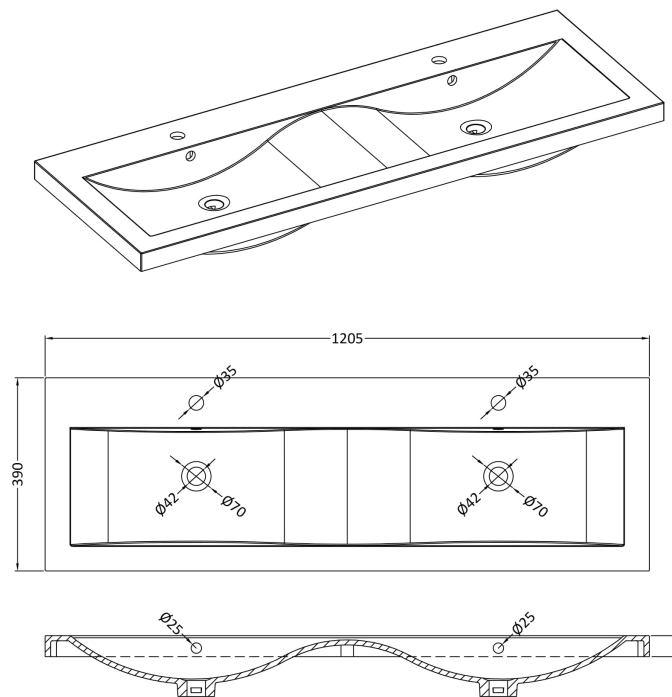

Packaging Dimensions

Height (mm):	391
Width (mm):	632
Depth (mm):	391
Gross Weight (kg):	13.5

Packaging Data

Box Colour:	Brown Cardboard Box - Printed
Box Qty:	0
Label Size:	0 x 0
Label Colour:	White Label
Label Qty:	0

Outer Box Dimensions (If Applicable)

Height (mm):	
Width (mm):	
Depth (mm):	
Gross Weight (kg):	
Barcode:	5056678402719

Product Details

Country of Origin:	China
Fitting Instruction:	Yes
CE & UKCA:	N/A
FSC Certified Materials:	Yes
Colour:	Satin Anthracite
Construction Method:	Cam & Wood Dowel
Construction Type:	Rigid
Cabinet Finish:	MFC Painted Matt
Fascia Finish:	Mdf Painted Matt
Cabinet Thickness (mm):	16
Fascia Thickness (mm):	18
Drawer Included:	Yes
Drawer Type:	80mm High Metal S/C Inc Galler
No of Shelves:	0
Hinge Type:	Not Applicable
Hinge Included:	Not Applicable
Adjustable Legs:	No, Not Required
Fixings Included:	Yes
Handle Style:	Contemporary
Waste Shroud:	Yes
Handle Included:	Yes, Supplied
Handle Type:	D-Shape

Sales Code: CBM424

Description: Double Ceramic Basin 1208X392

Product Dimensions

Height (mm):	0
Width (mm):	0
Depth (mm):	0
Nett Weight (kg):	27

Packaging Dimensions

Height (mm):	205
Width (mm):	1270
Depth (mm):	510
Gross Weight (kg):	27

Basins: Tap Hole: Two Tapholes Chain Stay Hole: No
Template: Not Required Waste Type Req: Slotted
Overflow Inc: Yes Overflow Cover: Yes
Inner Bowl Depth (mm): 103 mm