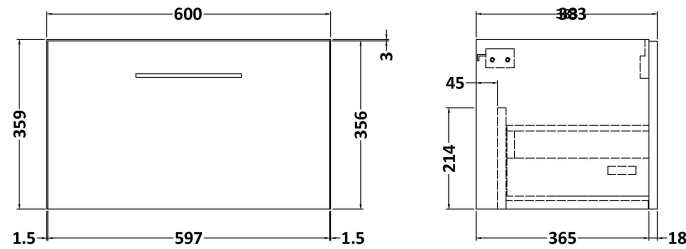

Sales Code: ARN1422F

Description: 1200 Wh 2-Drawer Vanity & Double Basin

Packaging Details

Barcode: 5056678414484

Sales Code: NVF1422

Description: 600 Single Drawer Unit (365 Deep)

Product Dimensions

Height (mm):	359
Width (mm):	600
Depth (mm):	383
Nett Weight (kg):	13

Packaging Dimensions

Height (mm):	391
Width (mm):	632
Depth (mm):	391
Gross Weight (kg):	13.5

Packaging Data

Box Colour:	Brown Cardboard Box - Printed
Box Qty:	0
Label Size:	0 x 0
Label Colour:	White Label
Label Qty:	0

Sales Code: CBM424

Description: Double Ceramic Basin 1208X392

Product Dimensions

Height (mm):	0
Width (mm):	0
Depth (mm):	0
Nett Weight (kg):	27

Packaging Dimensions

Height (mm):	205
Width (mm):	1270
Depth (mm):	510
Gross Weight (kg):	27

Packaging Data

Box Colour:	Brown Cardboard Box - Printed
Box Qty:	0
Label Size:	0 x 0
Label Colour:	White Label
Label Qty:	0

Outer Box Dimensions (If Applicable)

Height (mm):	
Width (mm):	
Depth (mm):	
Gross Weight (kg):	
Barcode:	5056211875826