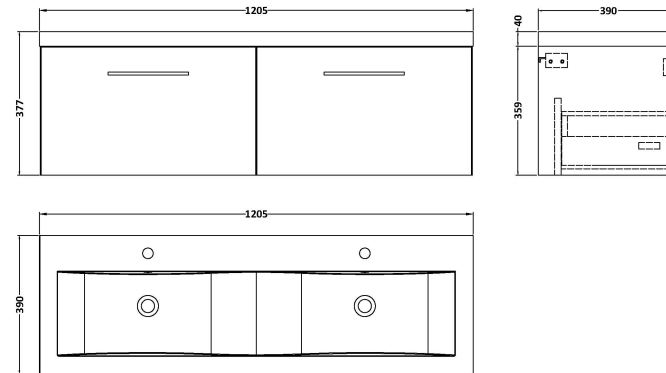

Sales Code: ARN1422F

Description: 1200 Wh 2-Drawer Vanity & Double Basin

Packaging Details

Barcode: 5056678414484

Sales Code: NVF1422

Description: 600 Single Drawer Unit (365 Deep)

Product Dimensions

Height (mm):	359
Width (mm):	600
Depth (mm):	383
Nett Weight (kg):	13

Packaging Dimensions

Height (mm):	391
Width (mm):	632
Depth (mm):	391
Gross Weight (kg):	13.5

Packaging Data

Box Colour:	Brown Cardboard Box - Printed
Box Qty:	0
Label Size:	0 x 0
Label Colour:	White Label
Label Qty:	0

Outer Box Dimensions (If Applicable)

Height (mm):	
Width (mm):	
Depth (mm):	
Gross Weight (kg):	
Barcode:	5056678402719

Product Details

Country of Origin:	China
Fitting Instruction:	Yes
CE & UKCA:	N/A
FSC Certified Materials:	Yes
Colour:	Satin Anthracite
Construction Method:	Cam & Wood Dowel
Construction Type:	Rigid
Cabinet Finish:	MFC Painted Matt
Fascia Finish:	Mdf Painted Matt
Cabinet Thickness (mm):	16
Fascia Thickness (mm):	18
Drawer Included:	Yes
Drawer Type:	80mm High Metal S/C Inc Galler
No of Shelves:	0
Hinge Type:	Not Applicable
Hinge Included:	Not Applicable
Adjustable Legs:	No, Not Required
Fixings Included:	Yes
Handle Style:	Contemporary
Waste Shroud:	Yes
Handle Included:	Yes, Supplied
Handle Type:	D-Shape

Sales Code: CBM424

Description: Double Ceramic Basin 1208X392

Product Dimensions

Height (mm):	0
Width (mm):	0
Depth (mm):	0
Nett Weight (kg):	27

Packaging Dimensions

Height (mm):	205
Width (mm):	1270
Depth (mm):	510
Gross Weight (kg):	27